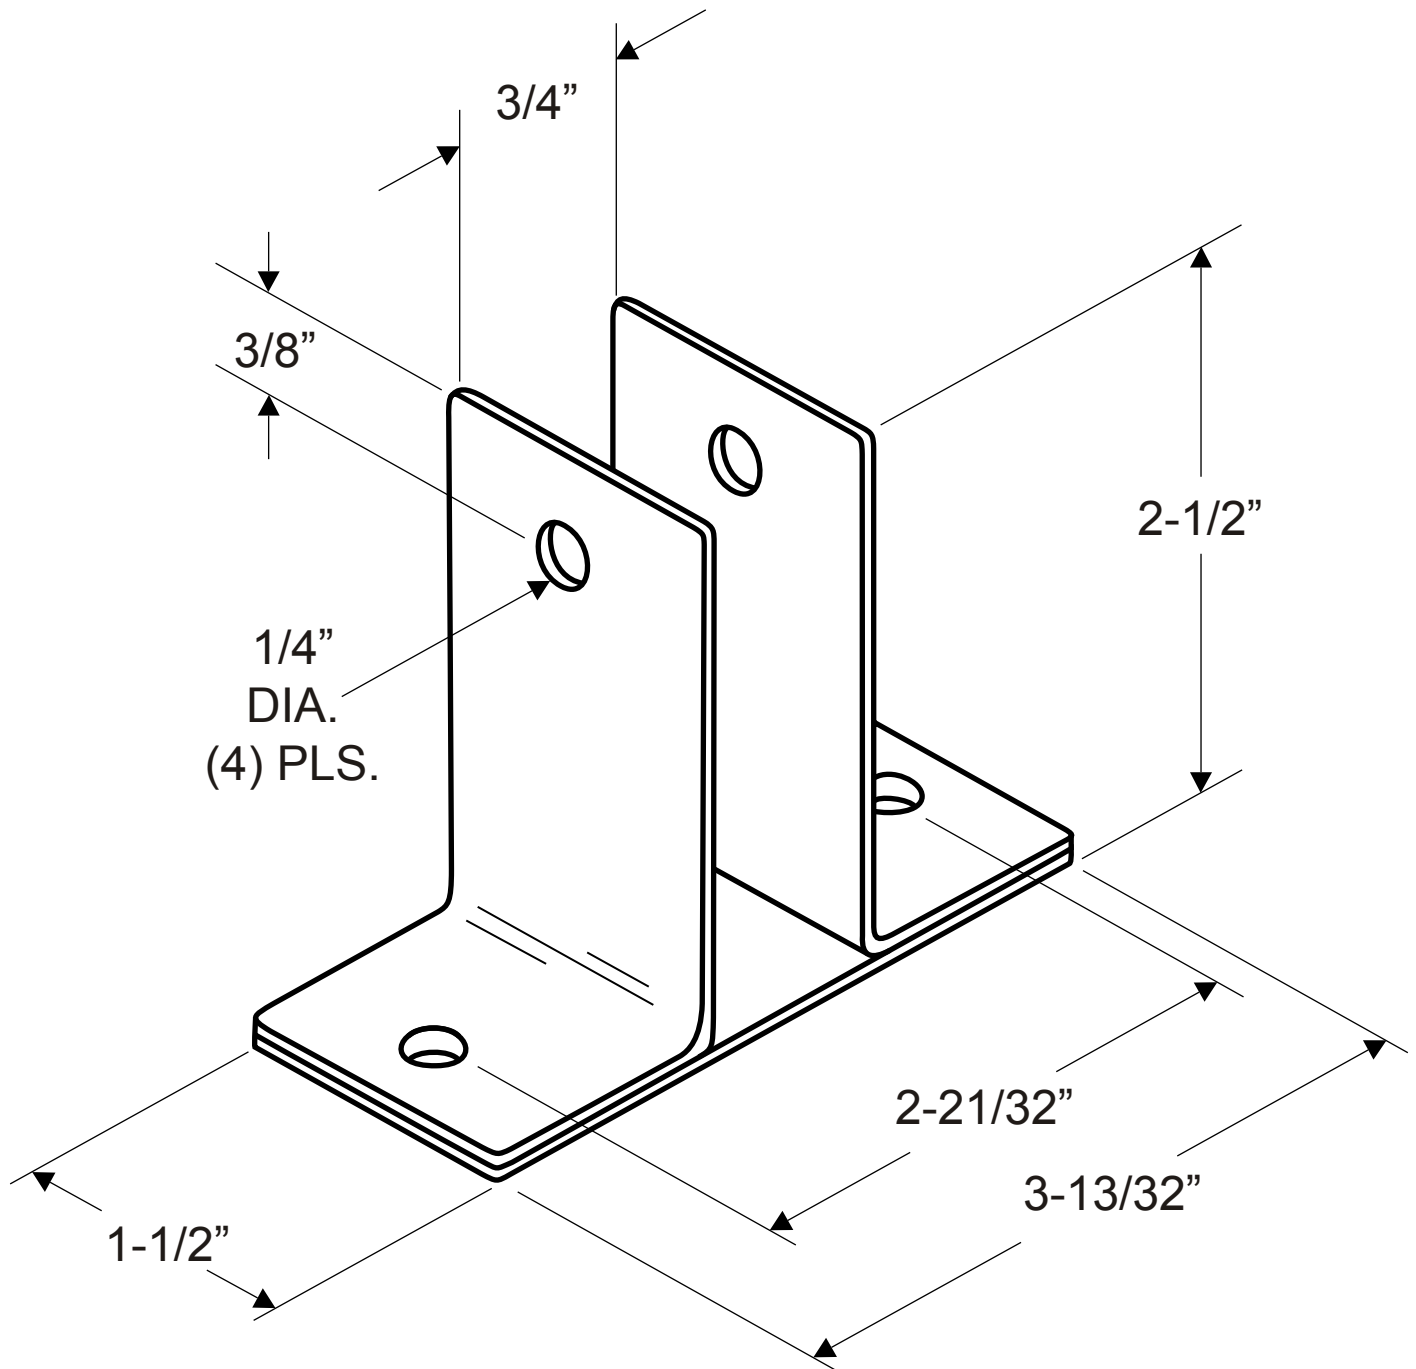

1629
(WALL BRACKET - TWO EAR 3/4")

NOTE: 14 GAUGE (.075" THICK STAINLESS)