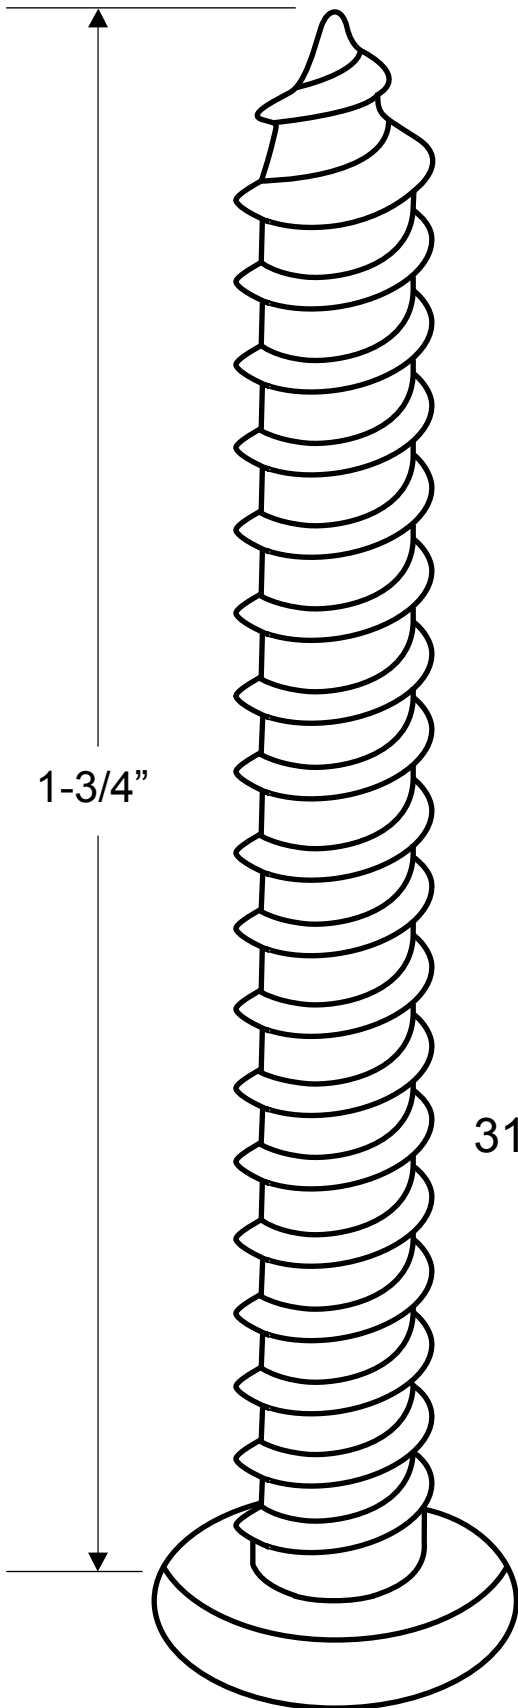

9343, 92353, 92362, 92369, 92373, 92423, 92429
(SHEET METAL SCREW 14 X 1-3/4")

**T-27
SIX LOBE**

**T-27
SIX LOBE**

7/16"
DIA.

ONE-WAY

PHILLIPS

31/64" DIA.

	ONE WAY	PHILLIPS	SIX LOBE (NO PIN)	SIX LOBE
CHROME STEEL	9343	92353	—	92423
STAINLESS	—	92369	92373	92429
BRASS PLATED STAINLESS	—	92362	—	—