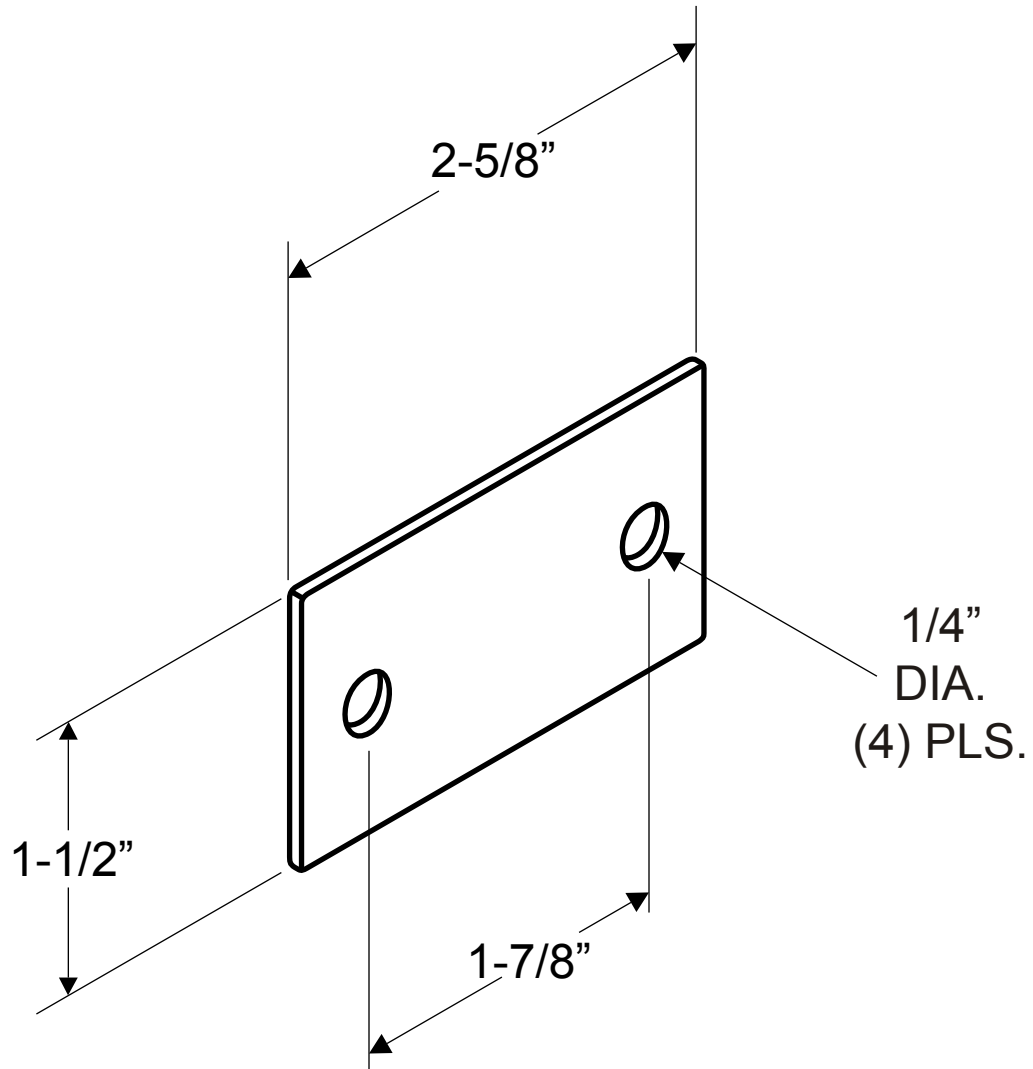

**8369
(ALCOVE CLIP - 2-5/8")**

NOTE: 14 GAUGE (.075" THICK STAINLESS)