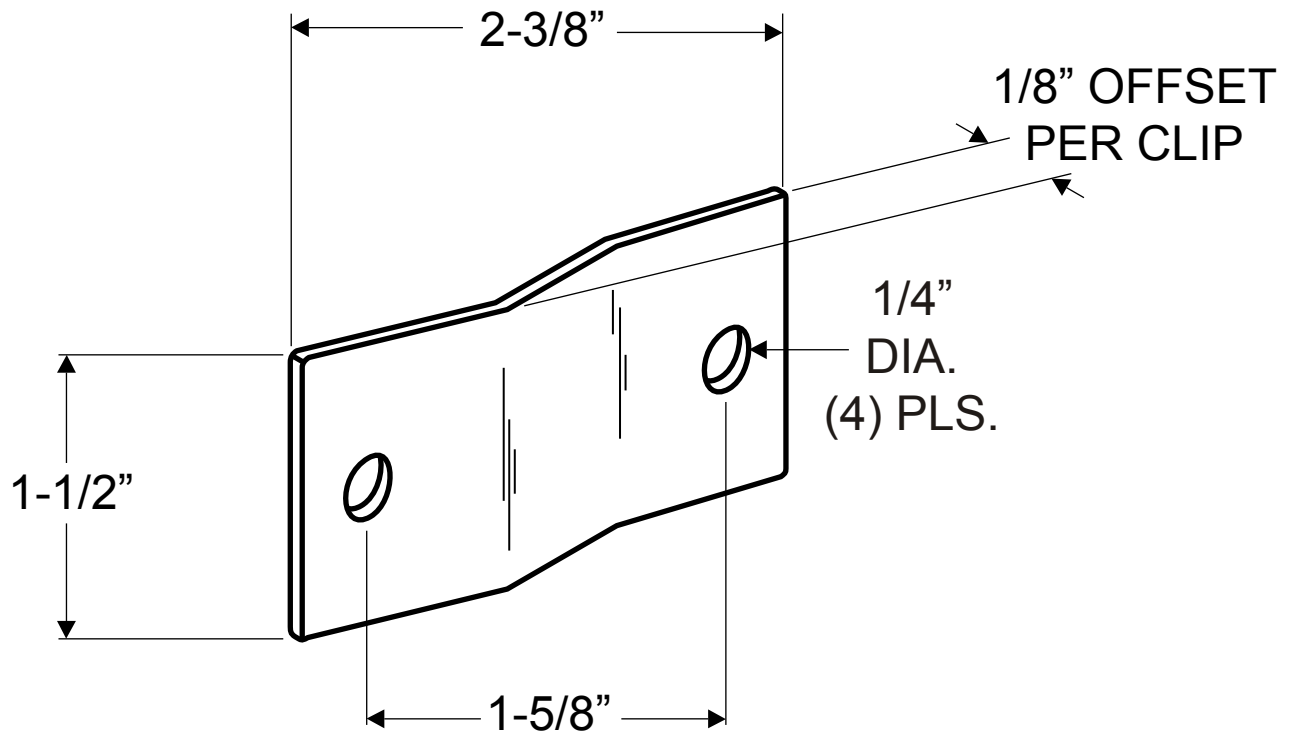

**8349**  
**(ALCOVE CLIP - 1/4" OFFSET)**

**NOTE: 14 GAUGE (.075" THICK STAINLESS)**