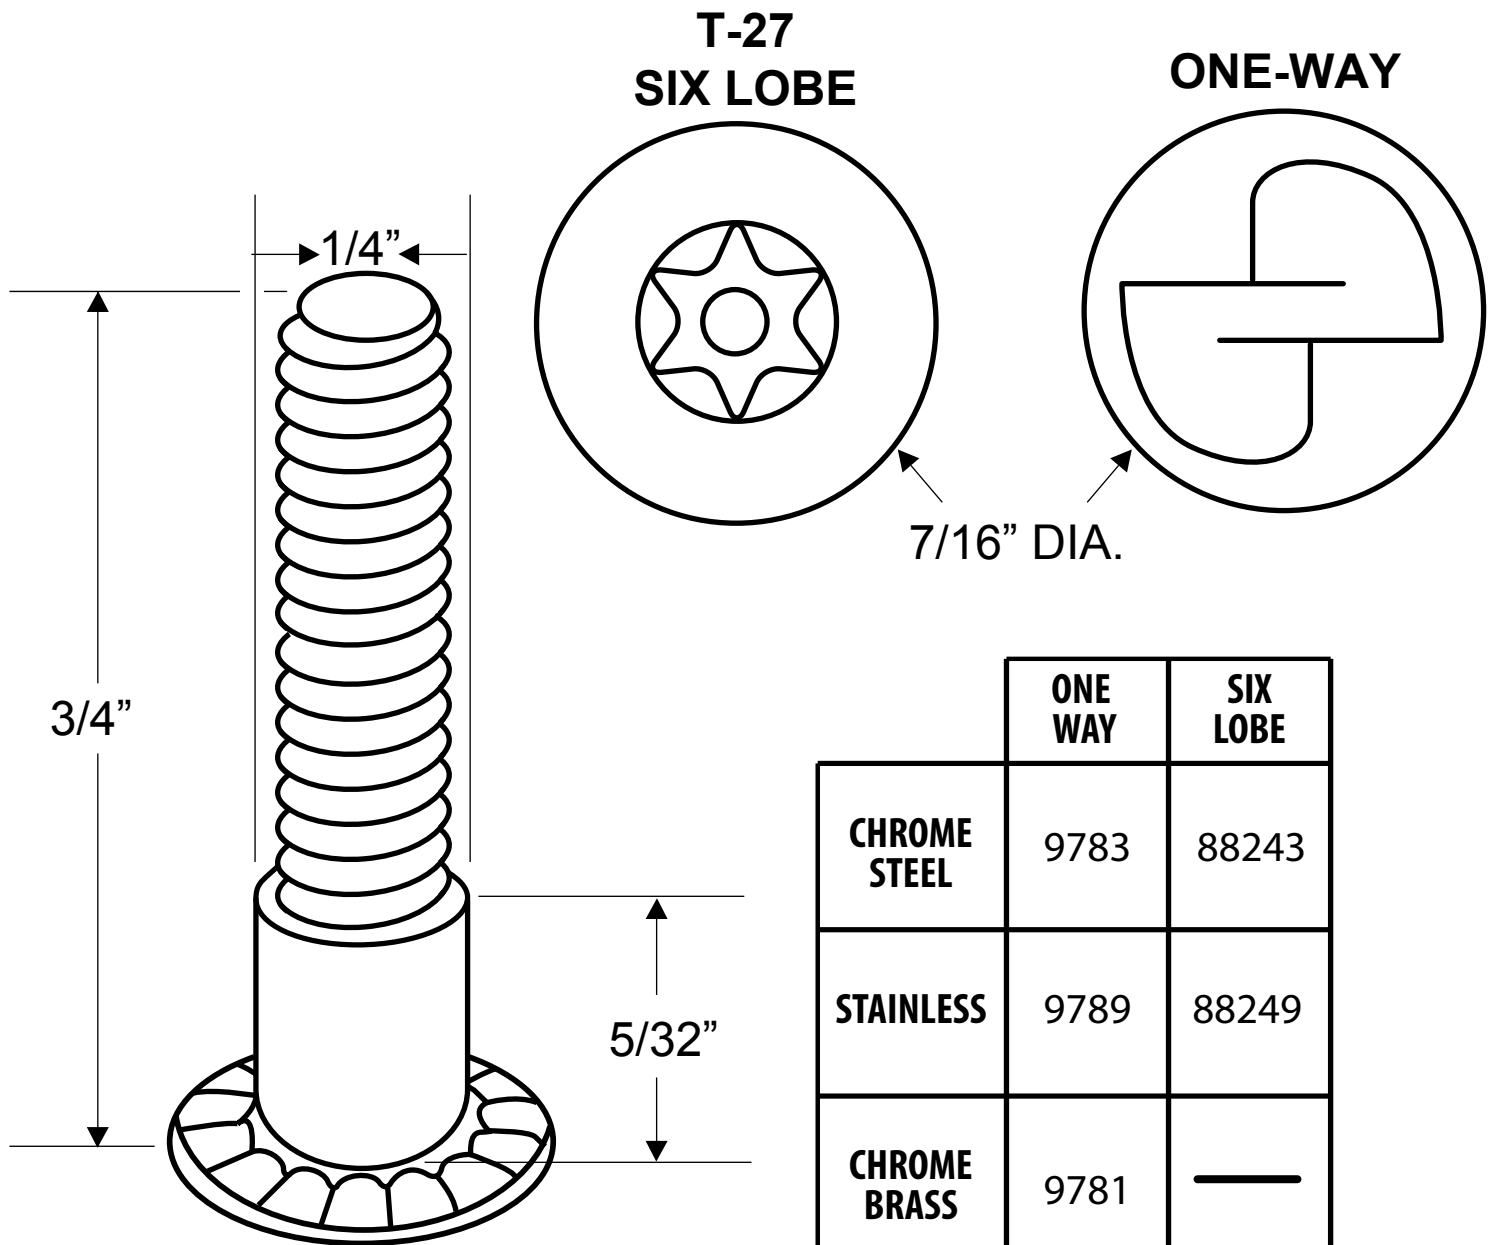

**9781, 9782, 9783, 9789, 88243, 88249
(SHOULDER SCREW 10-24 X 3/4")**

	ONE WAY	SIX LOBE
CHROME STEEL	9783	88243
STAINLESS	9789	88249
CHROME BRASS	9781	—
BRASS PLATED STAINLESS	9782	—