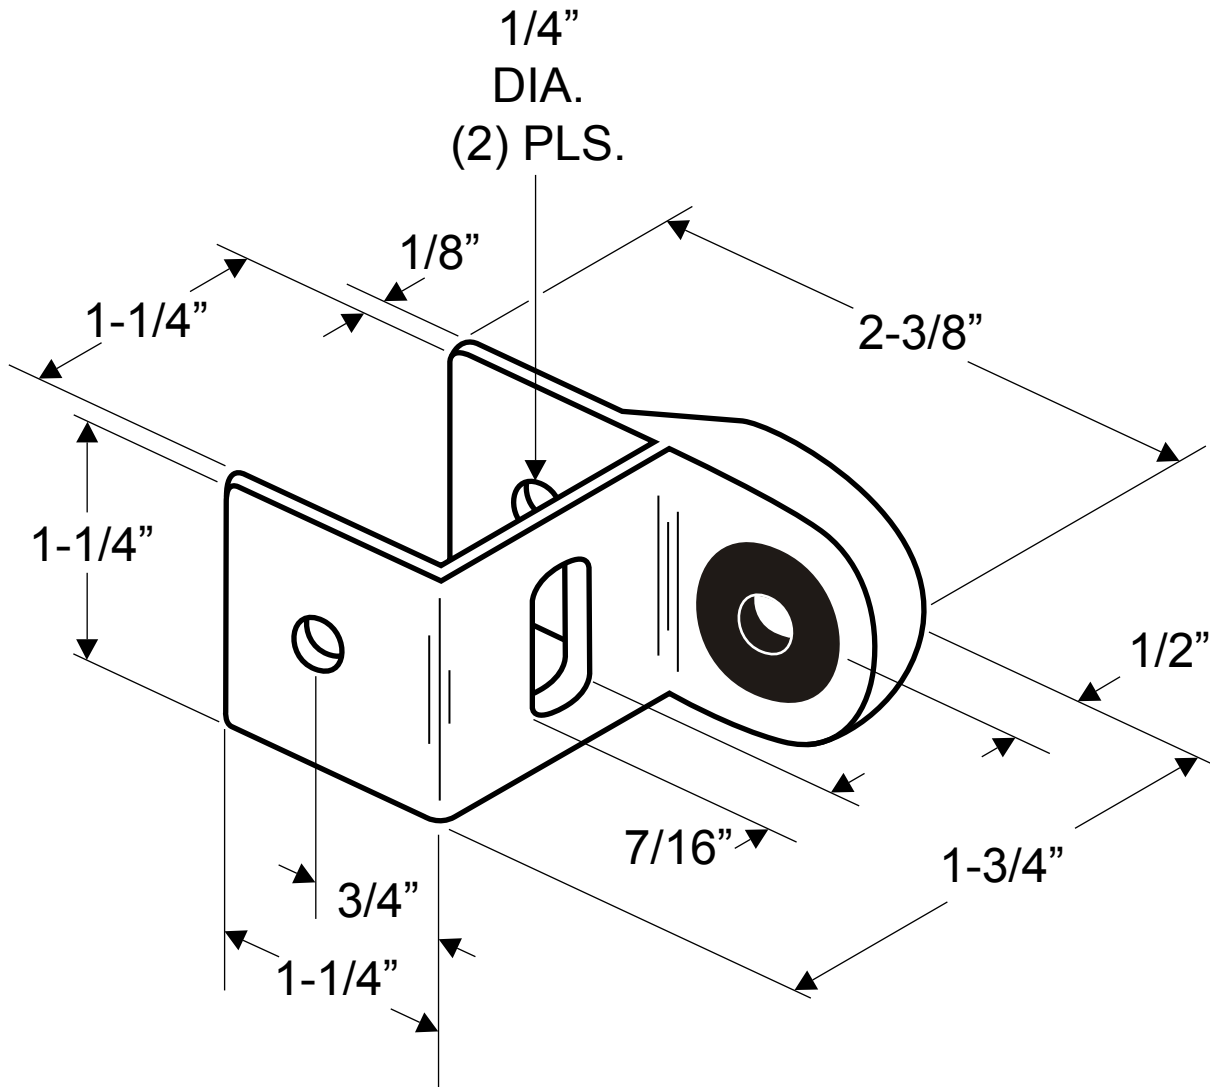

**5960, 5963
(STRIKE AND KEEPER - INSWING/OUTSWING 1-1/4")**

**NOTE: FOR SQUARE EDGE POST
AND 1" INCH DOOR**