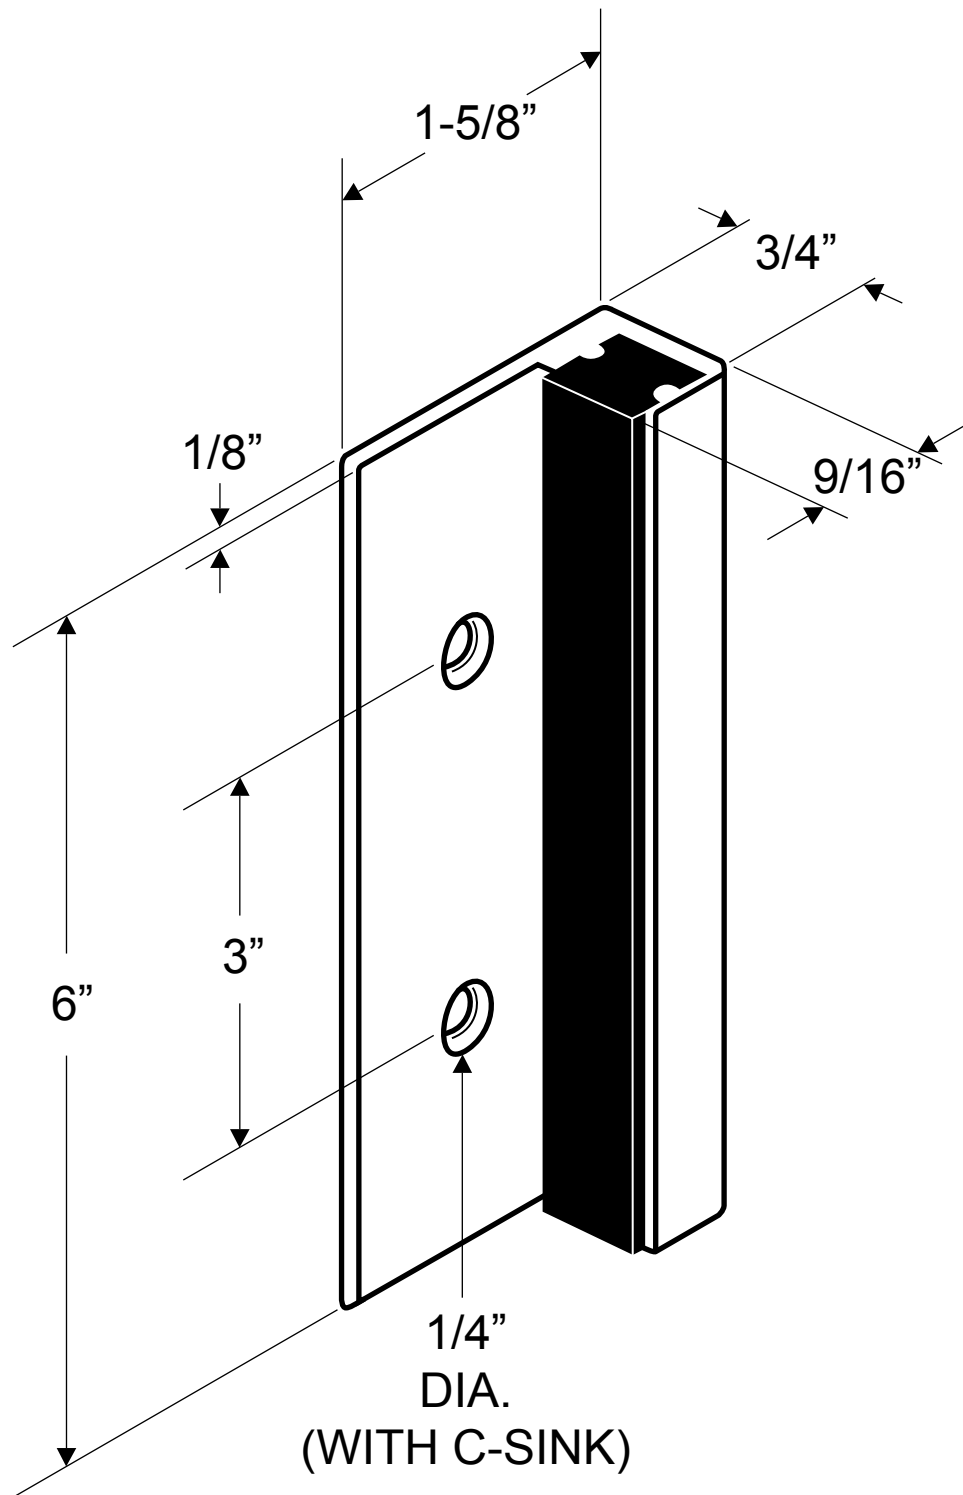

5898
(STRIKE AND KEEPER - OUTSWING FLAT)

NOTE: FLAT-BACKED FOR WALL MOUNTING.