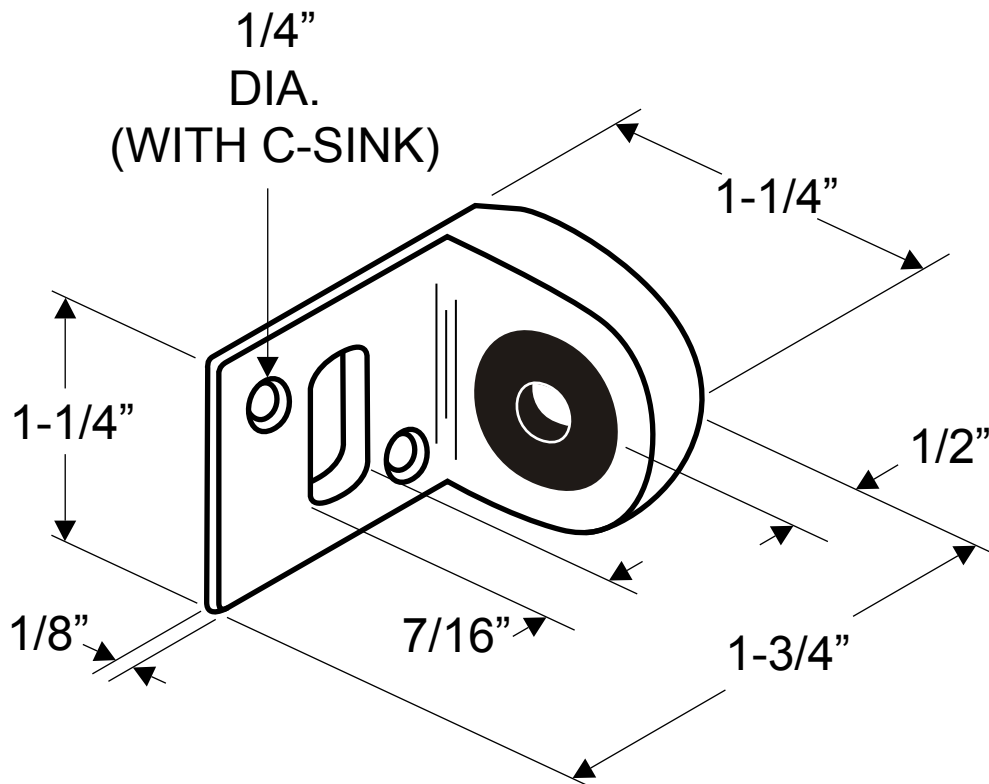

5630, 5633
(STRIKE AND KEEPER - INSWING/OUTSWING FLAT)

NOTE: FLAT-BACKED FOR WALL MOUNTING.