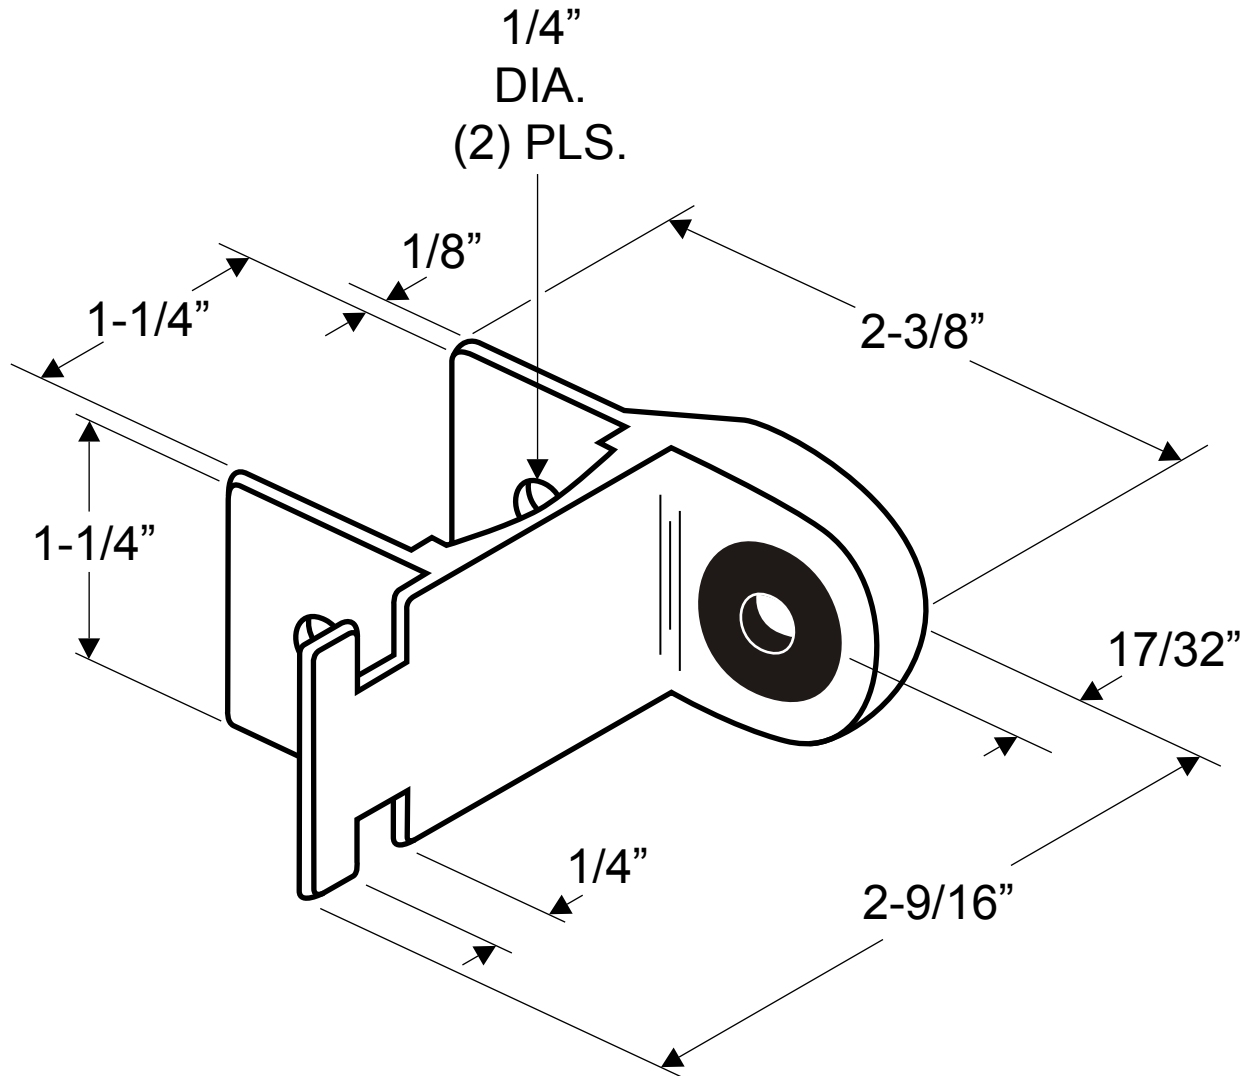

**5580, 5583
(STRIKE AND KEEPER - INSWING 1-1/4")**

NOTE: FOR ROUND EDGE POST