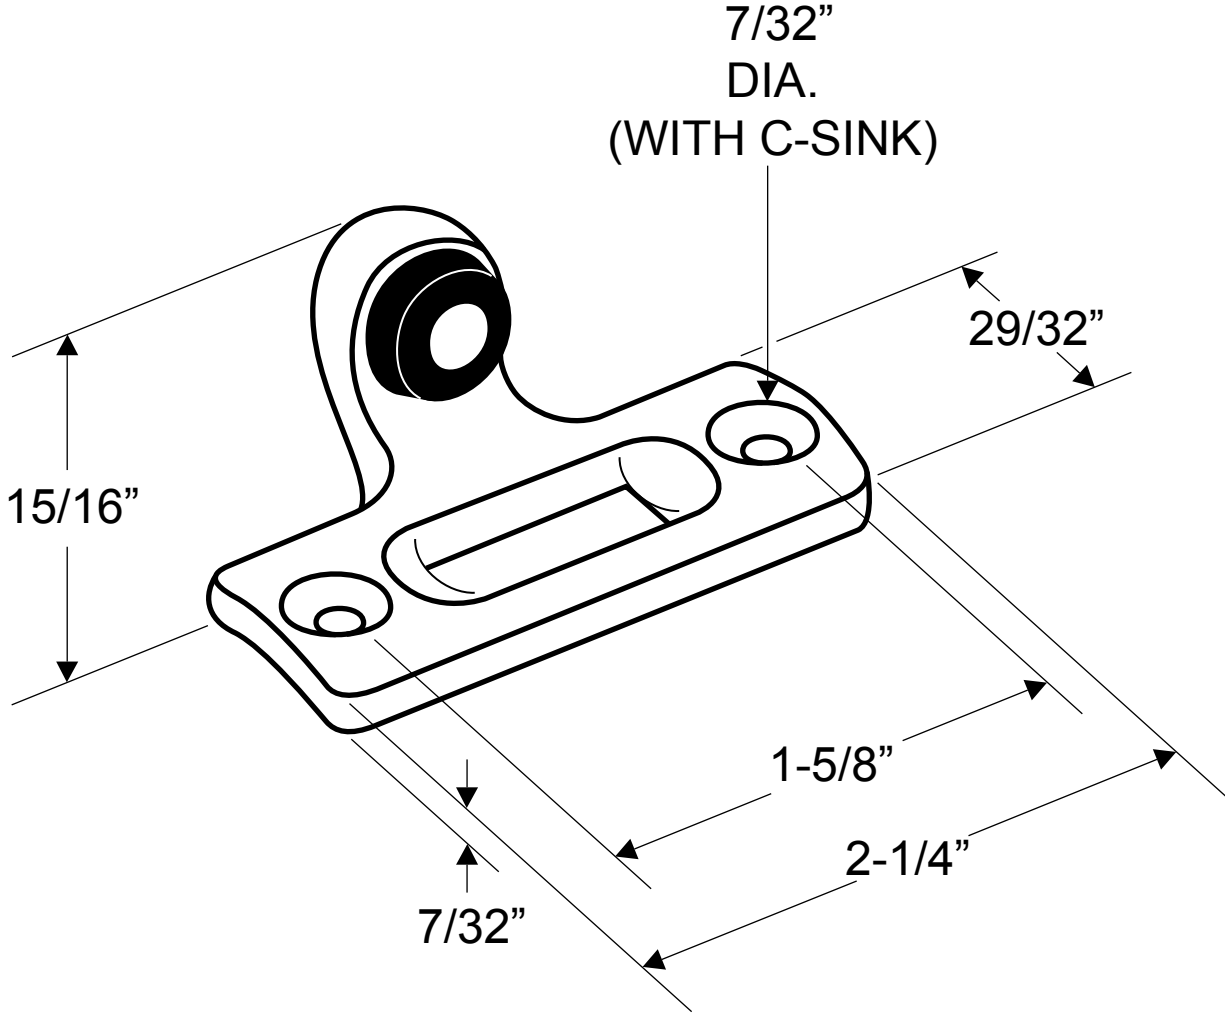

5550
(STRIKE AND KEEPER - INSWING/OUTSWING 1-1/4")

NOTE: FOR ROUND EDGE POST