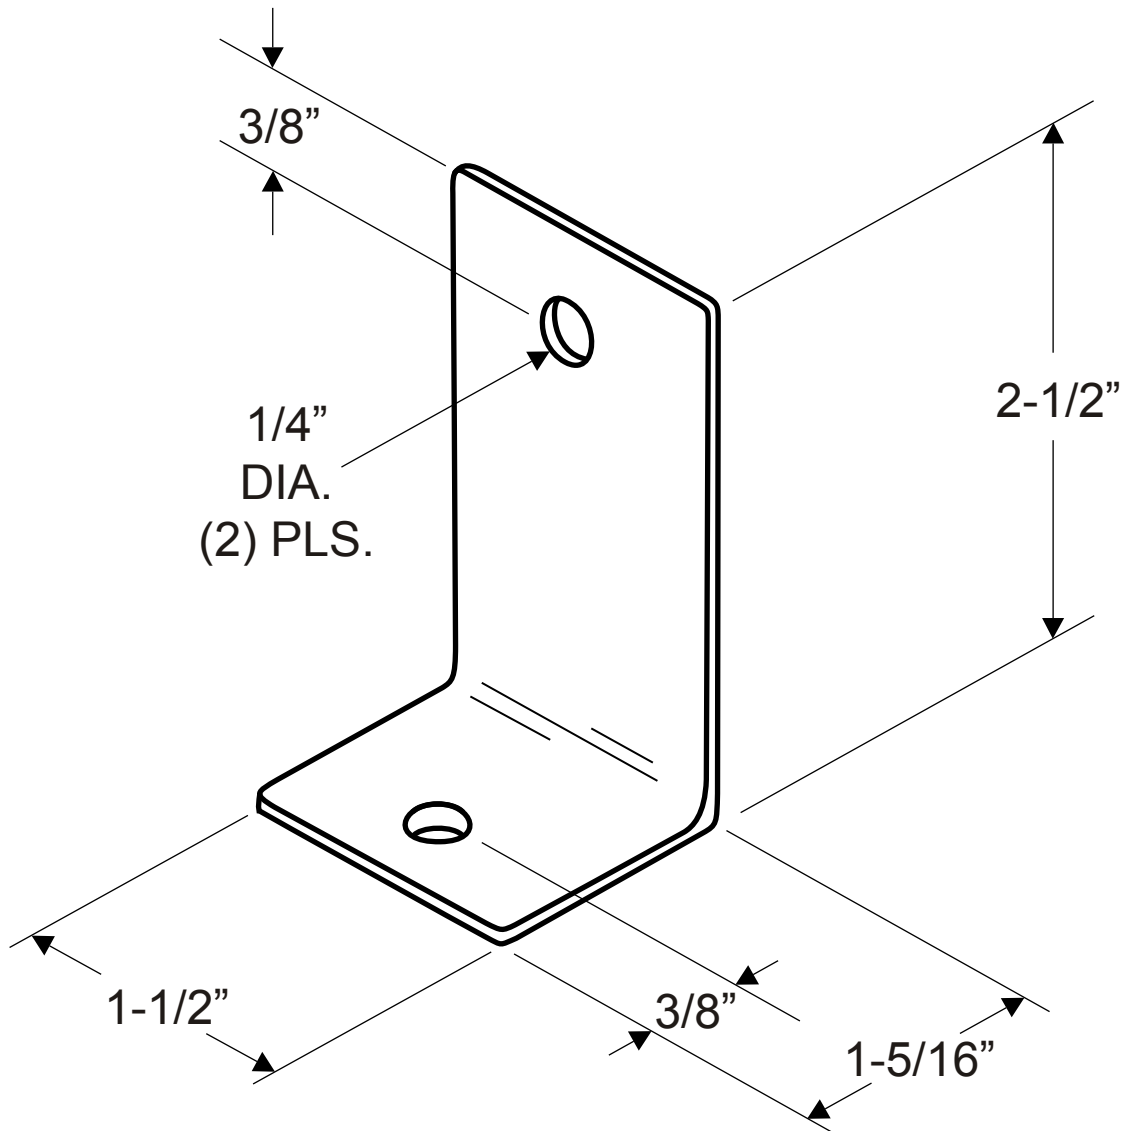

**53019**  
**(ANGLE BRACKET - SINGLE PIECE)**

**NOTE: 14 GAUGE (.075" THICK STAINLESS)**