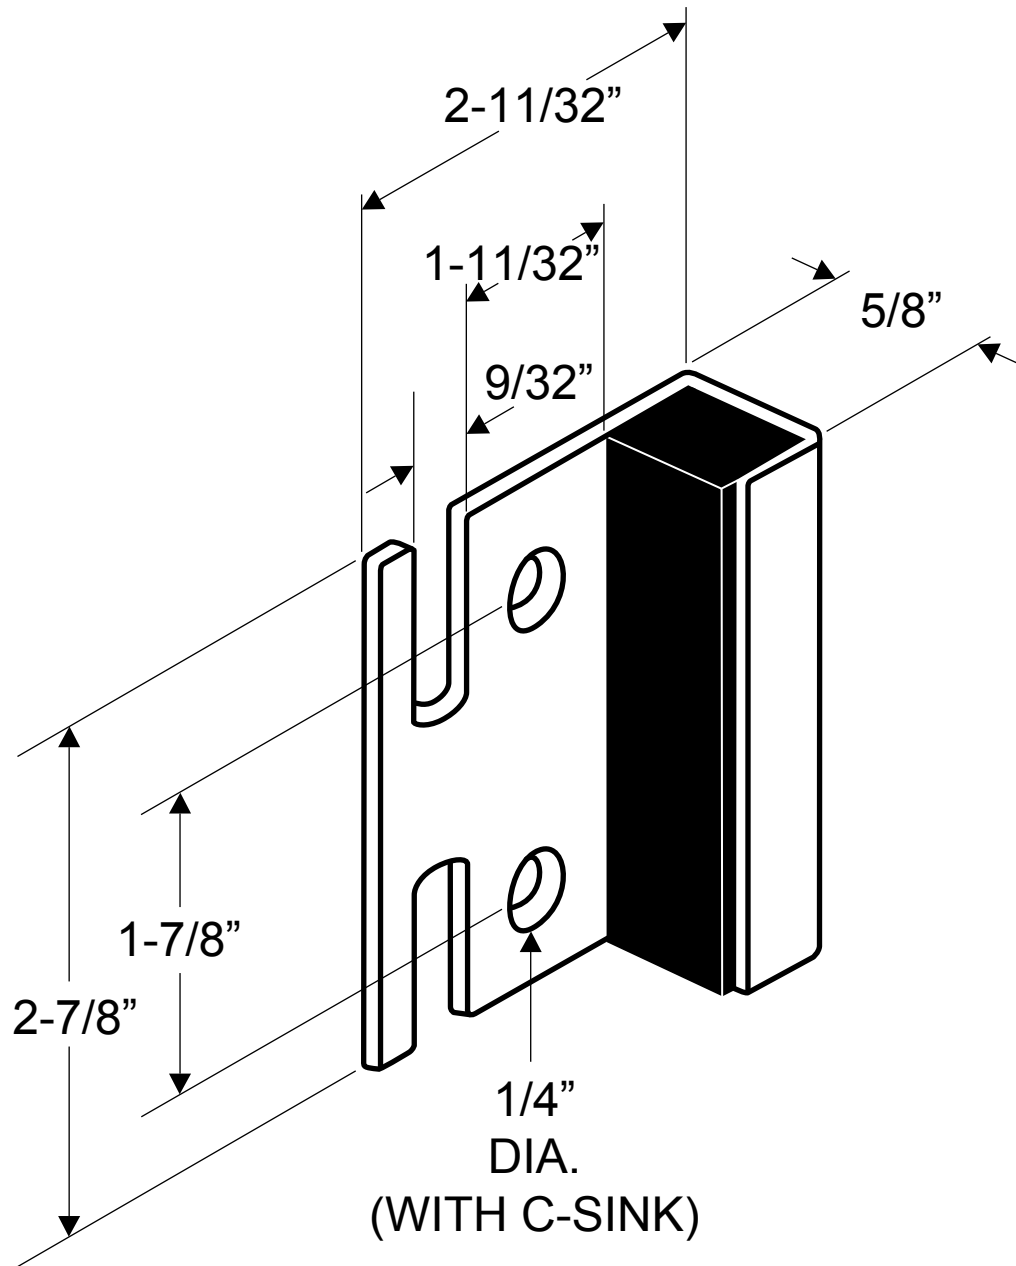

**5281259
(STRIKE AND KEEPER - INSWING 1-1/4")**

**NOTE: FLAT-BACKED FOR WALL MOUNTING.
14 GAUGE (.075" THICK STAINLESS)**