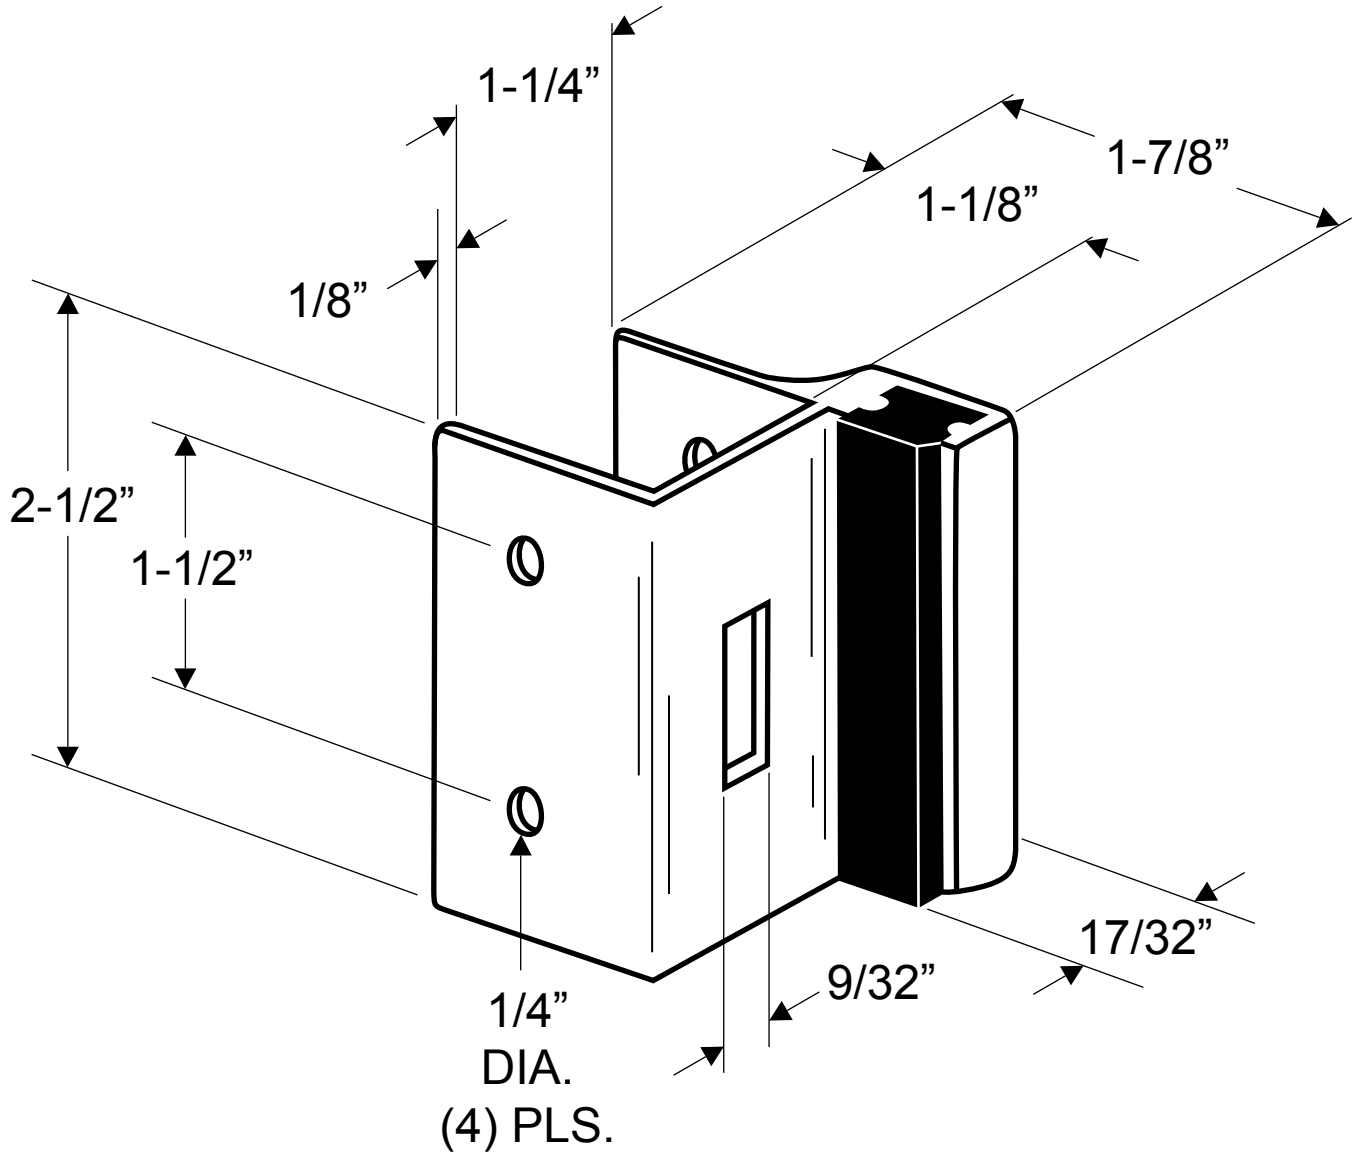

5220
(STRIKE AND KEEPER - INSWING/OUTSWING 1-1/4")

NOTE: FOR SQUARE EDGE POST