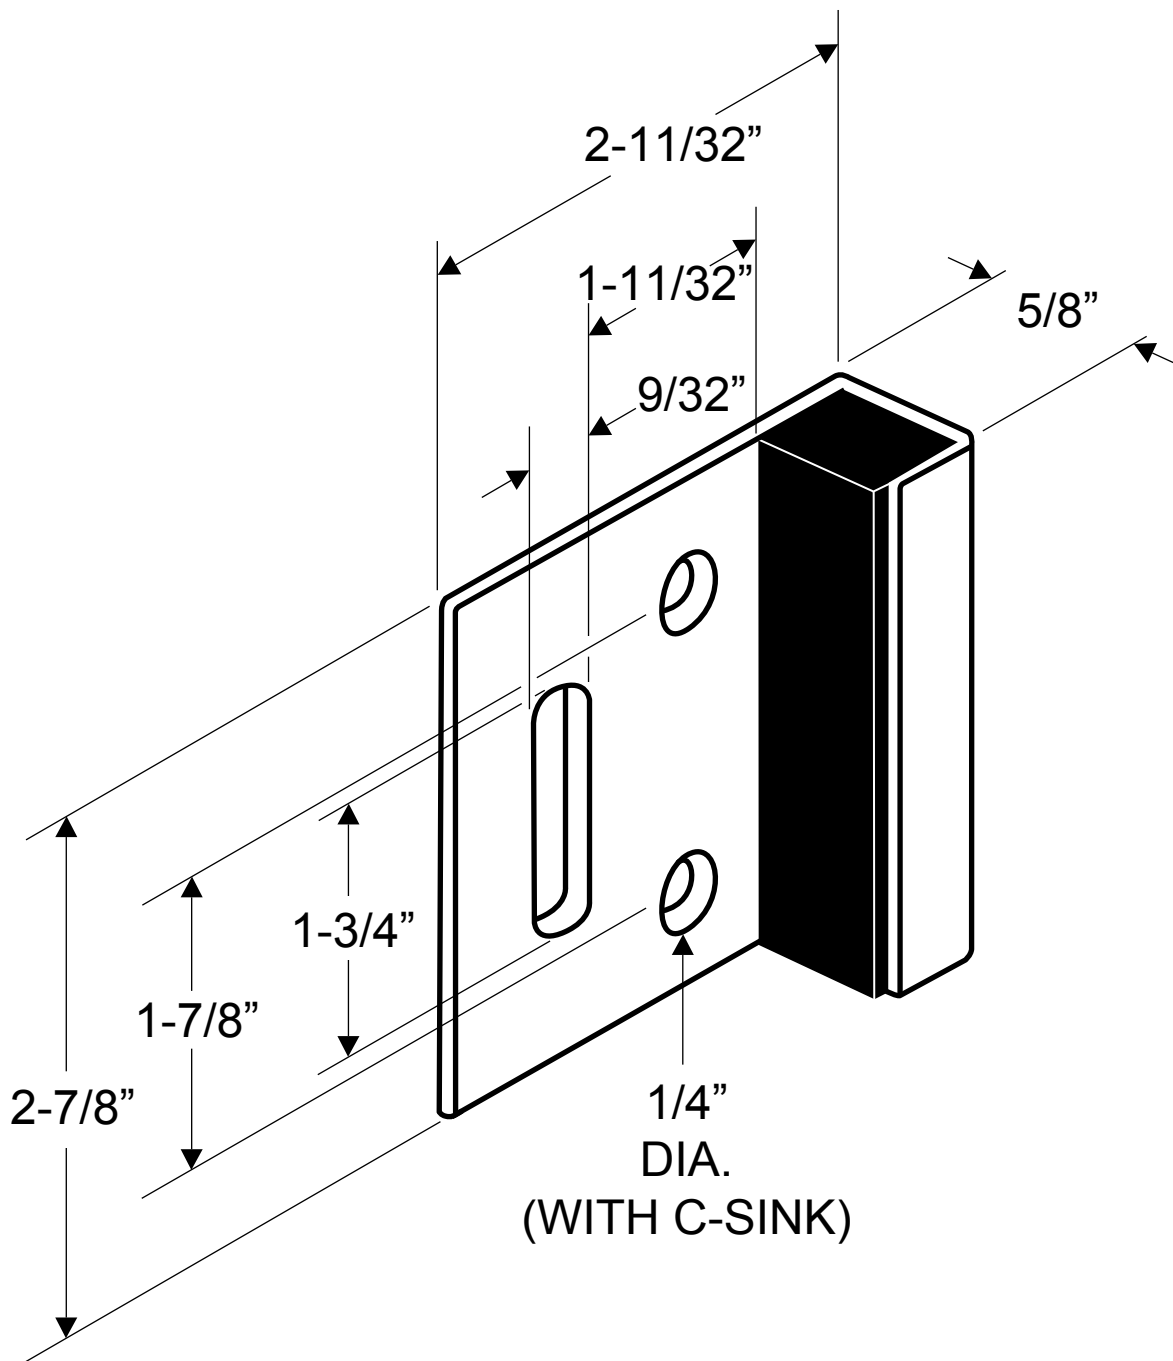

5141259
(STRIKE AND KEEPER - INSWING 1-1/4")

NOTE: FLAT-BACKED FOR WALL MOUNTING.
14 GAUGE (.075" THICK STAINLESS)