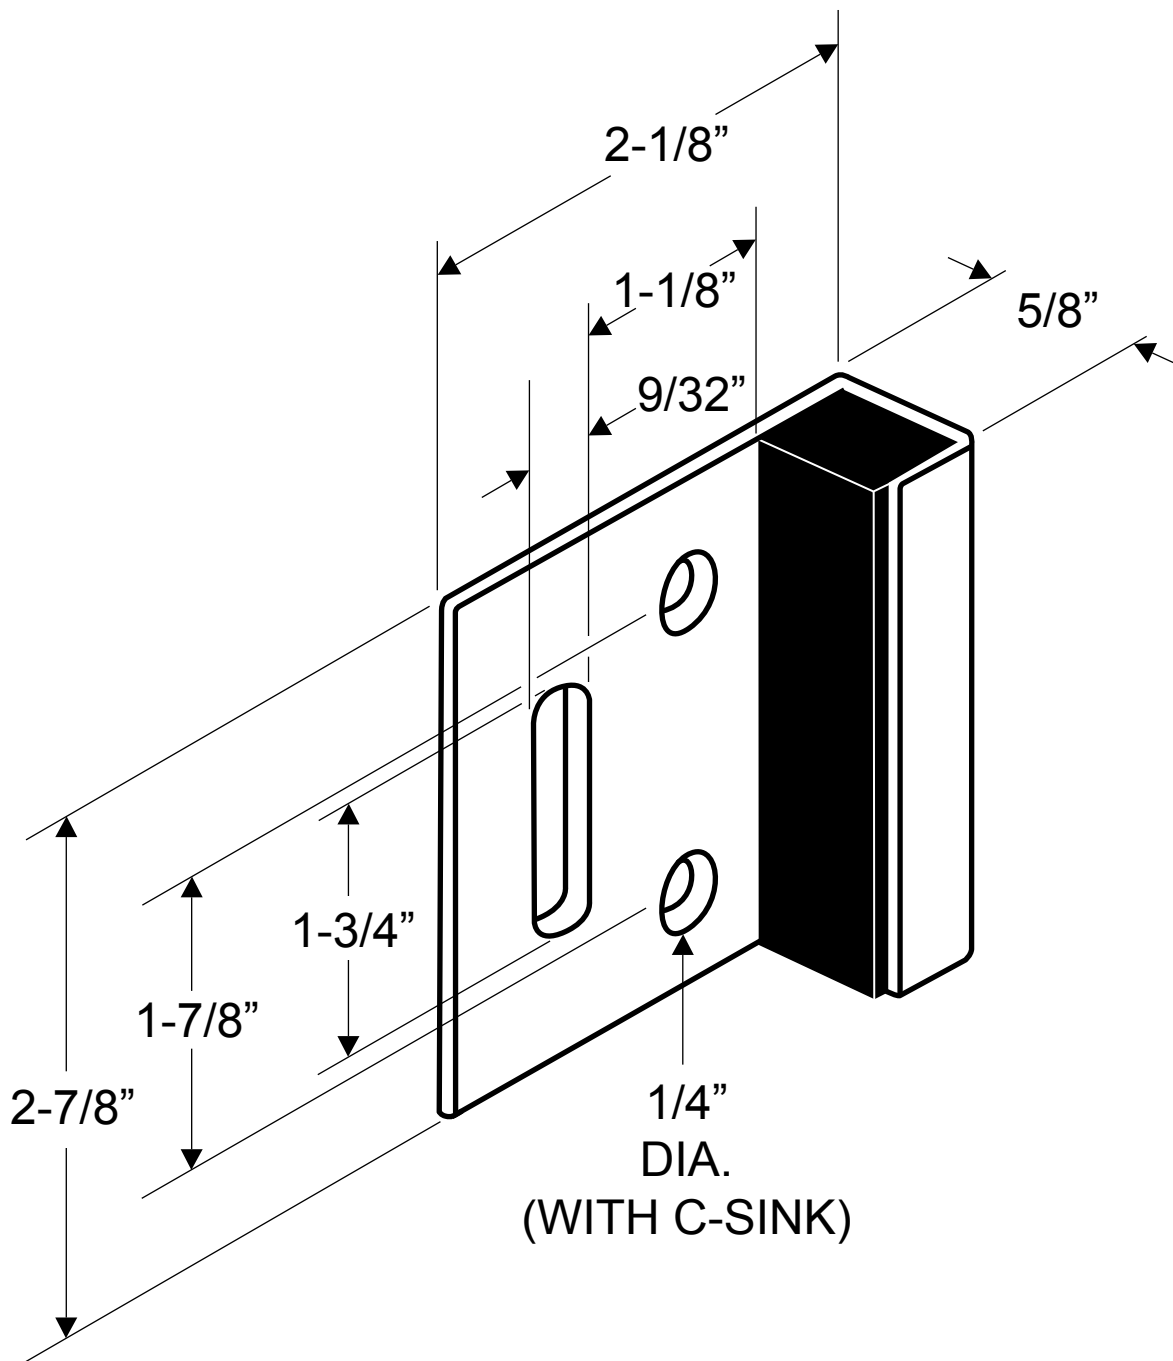

**5141009
(STRIKE AND KEEPER - INSWING 1")**

**NOTE: FLAT-BACKED FOR WALL MOUNTING.
14 GAUGE (.075" THICK STAINLESS)**