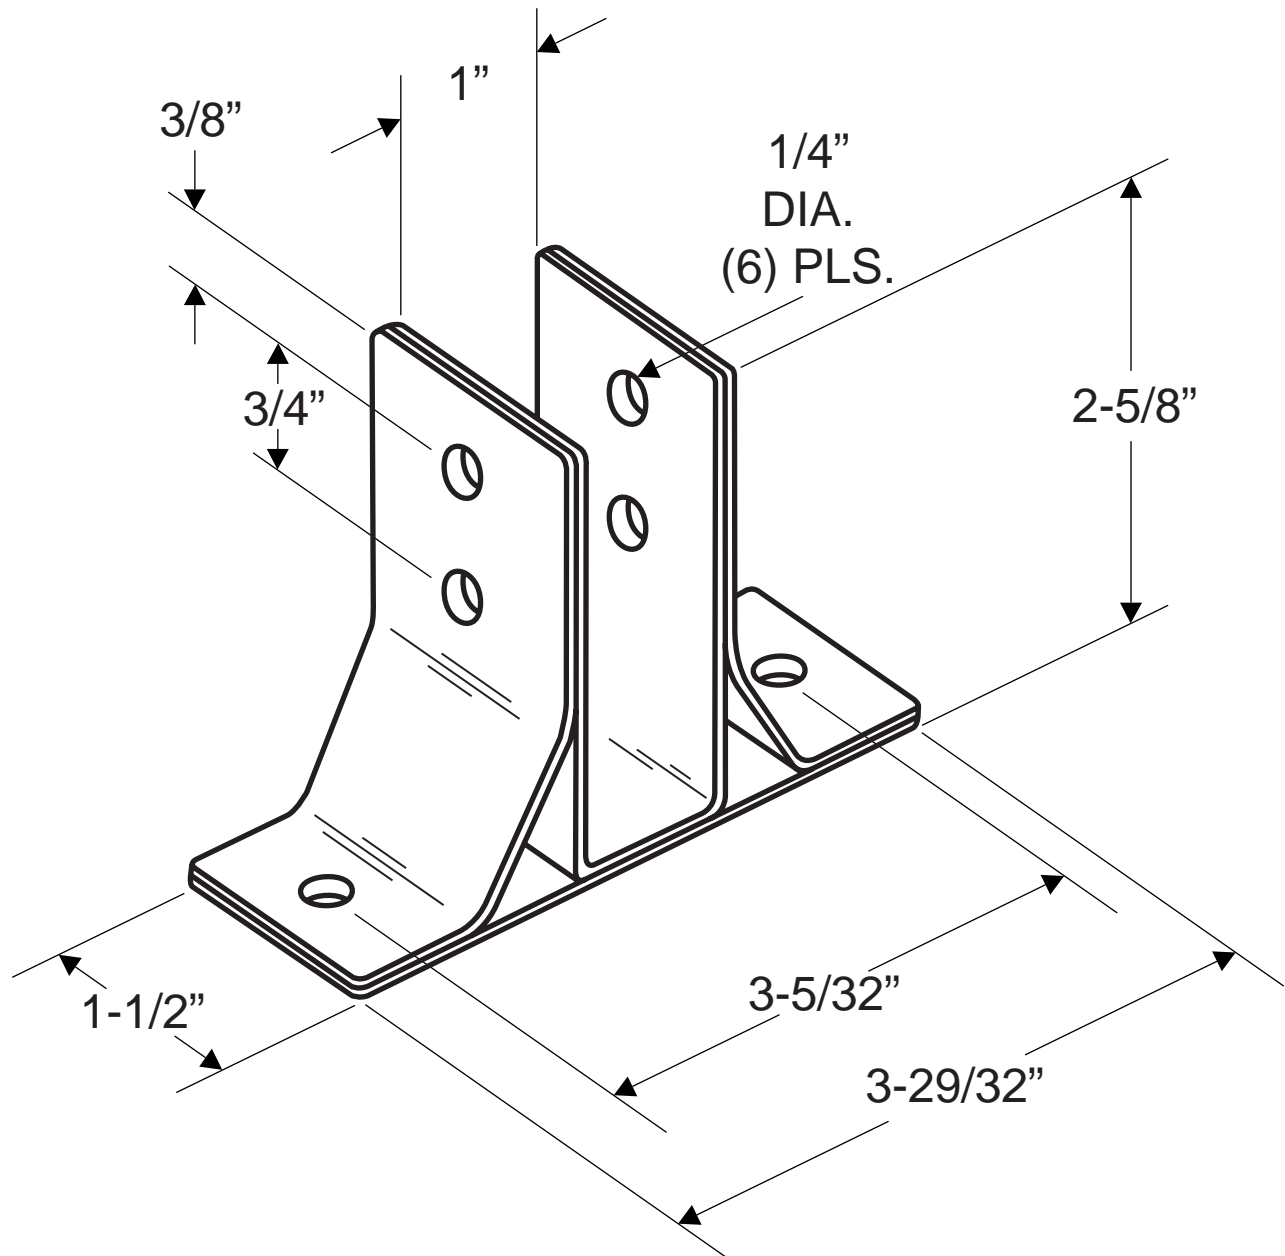

**4439
(WALL BRACKET - BRACED TWO EAR 1")**

NOTE: 14 GAUGE (.075" THICK STAINLESS)