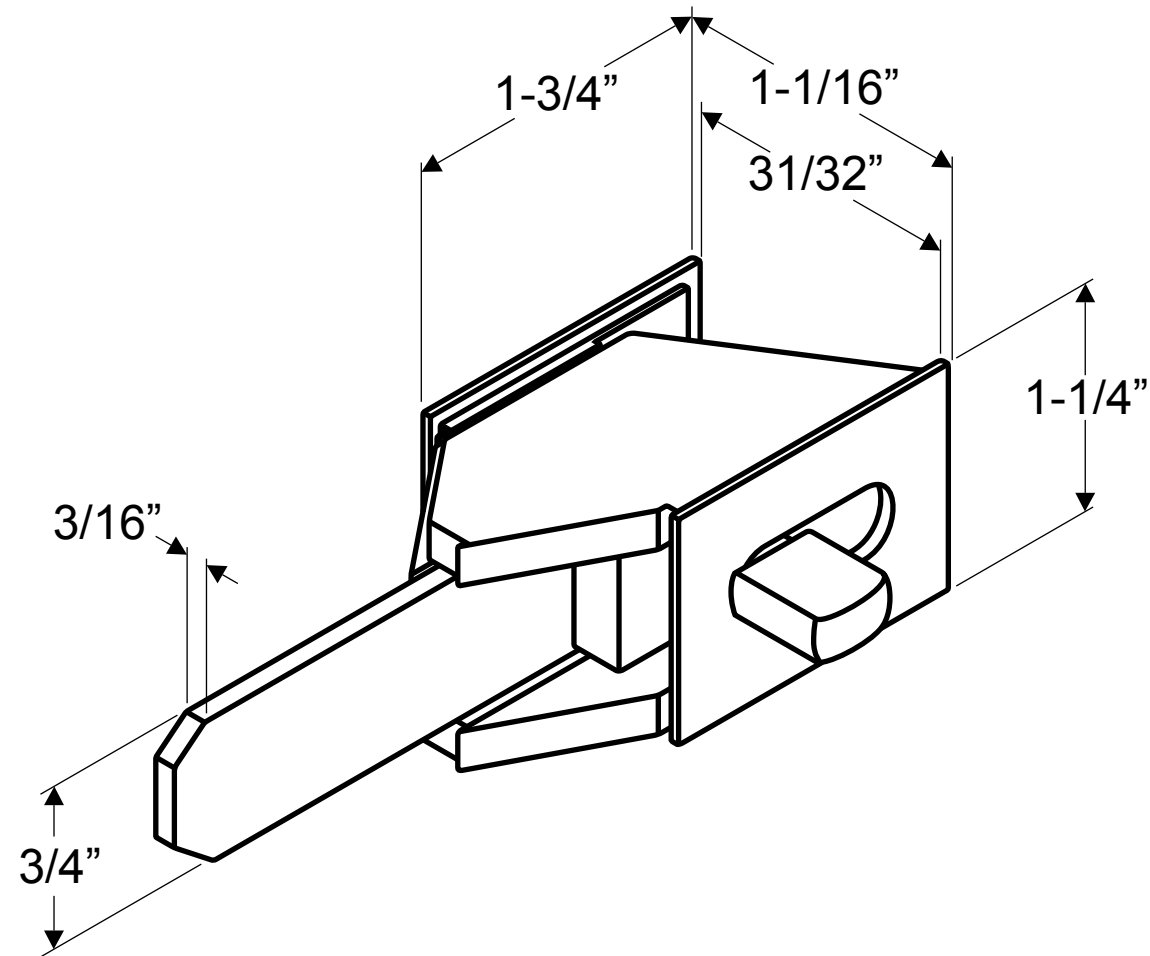

**4240
(CONCEALED LATCH)**

NOTE: TRAVEL OF SLIDE BAR IS $15/32\text{''}$

**INSTRUCTIONS FOR INSTALLING
4240 CONCEALED LATCH**

INNER COVER

SLIDE BAR

OUTER COVER