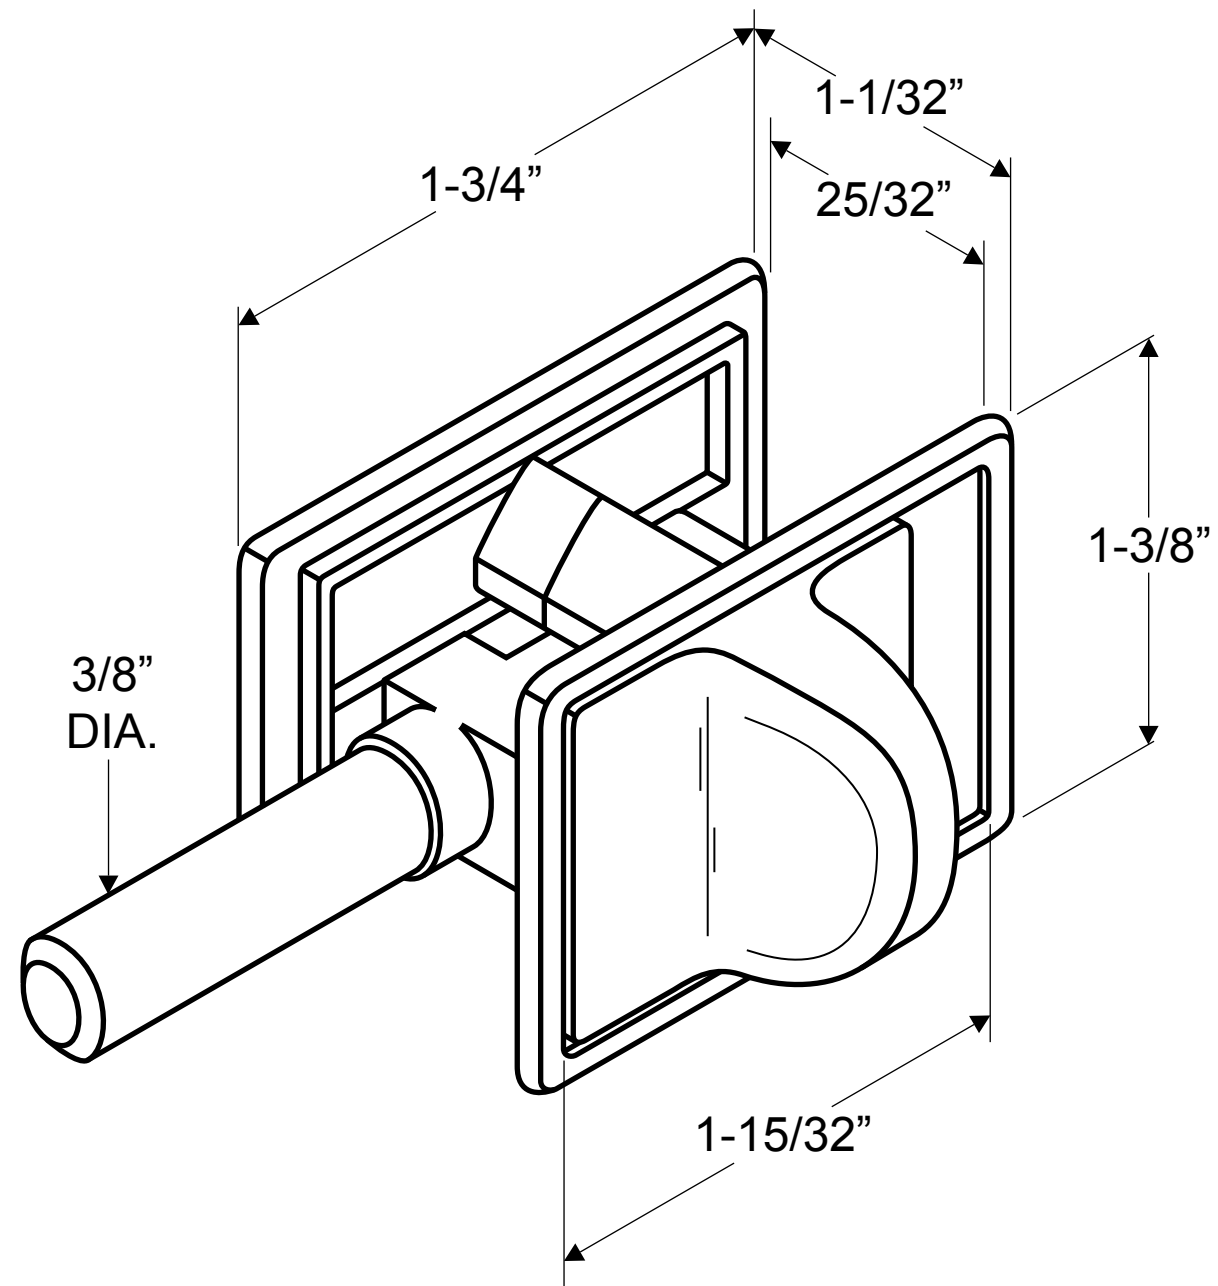

**4230
(CONCEALED LATCH)**

NOTE: TRAVEL OF SLIDE BAR IS $5/16''$

**INSTRUCTIONS FOR INSTALLING
4230 CONCEALED LATCH**