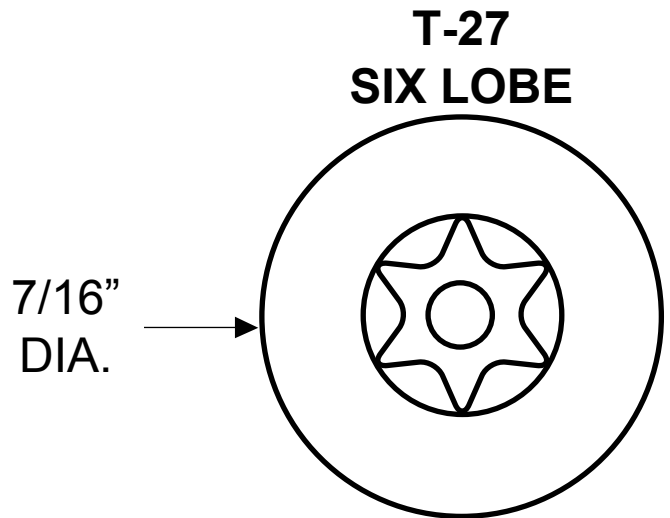

9263, 92063, 92072, 92079, 92093, 92193, 92199
(SHEET METAL SCREW 14 X 5/8")

	ONE WAY	PHILLIPS	SIX LOBE
CHROME STEEL	9263	92063-A 92093-AB	92193
STAINLESS	—	92079	92199
BRASS PLATED STAINLESS	—	92072	—