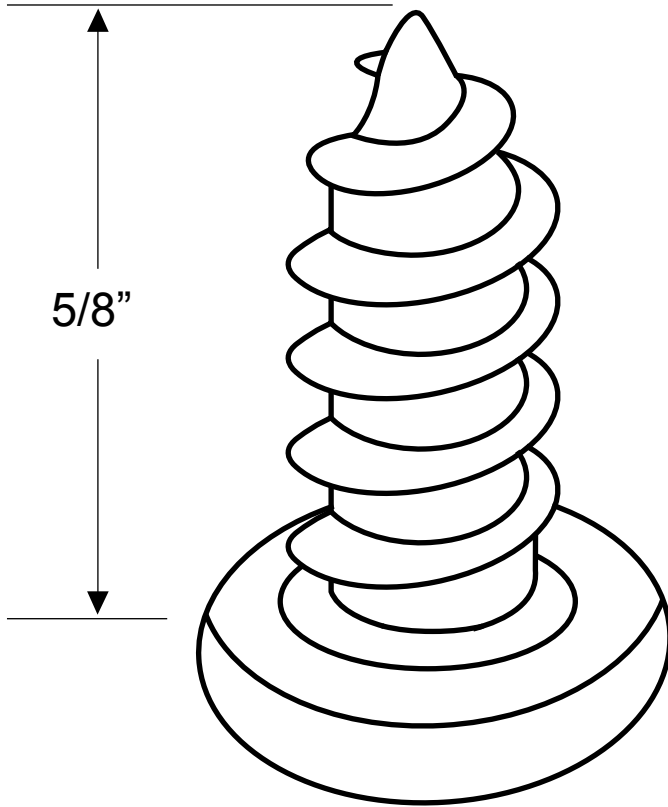

9263, 92063, 92072, 92079, 92093, 92193, 92199
(SHEET METAL SCREW 14 X 5/8")

	ONE WAY	PHILLIPS	SIX LOBE
CHROME STEEL	9263	92063-A 92093-AB	92193
STAINLESS	—	92079	92199
BRASS PLATED STAINLESS	—	92072	—