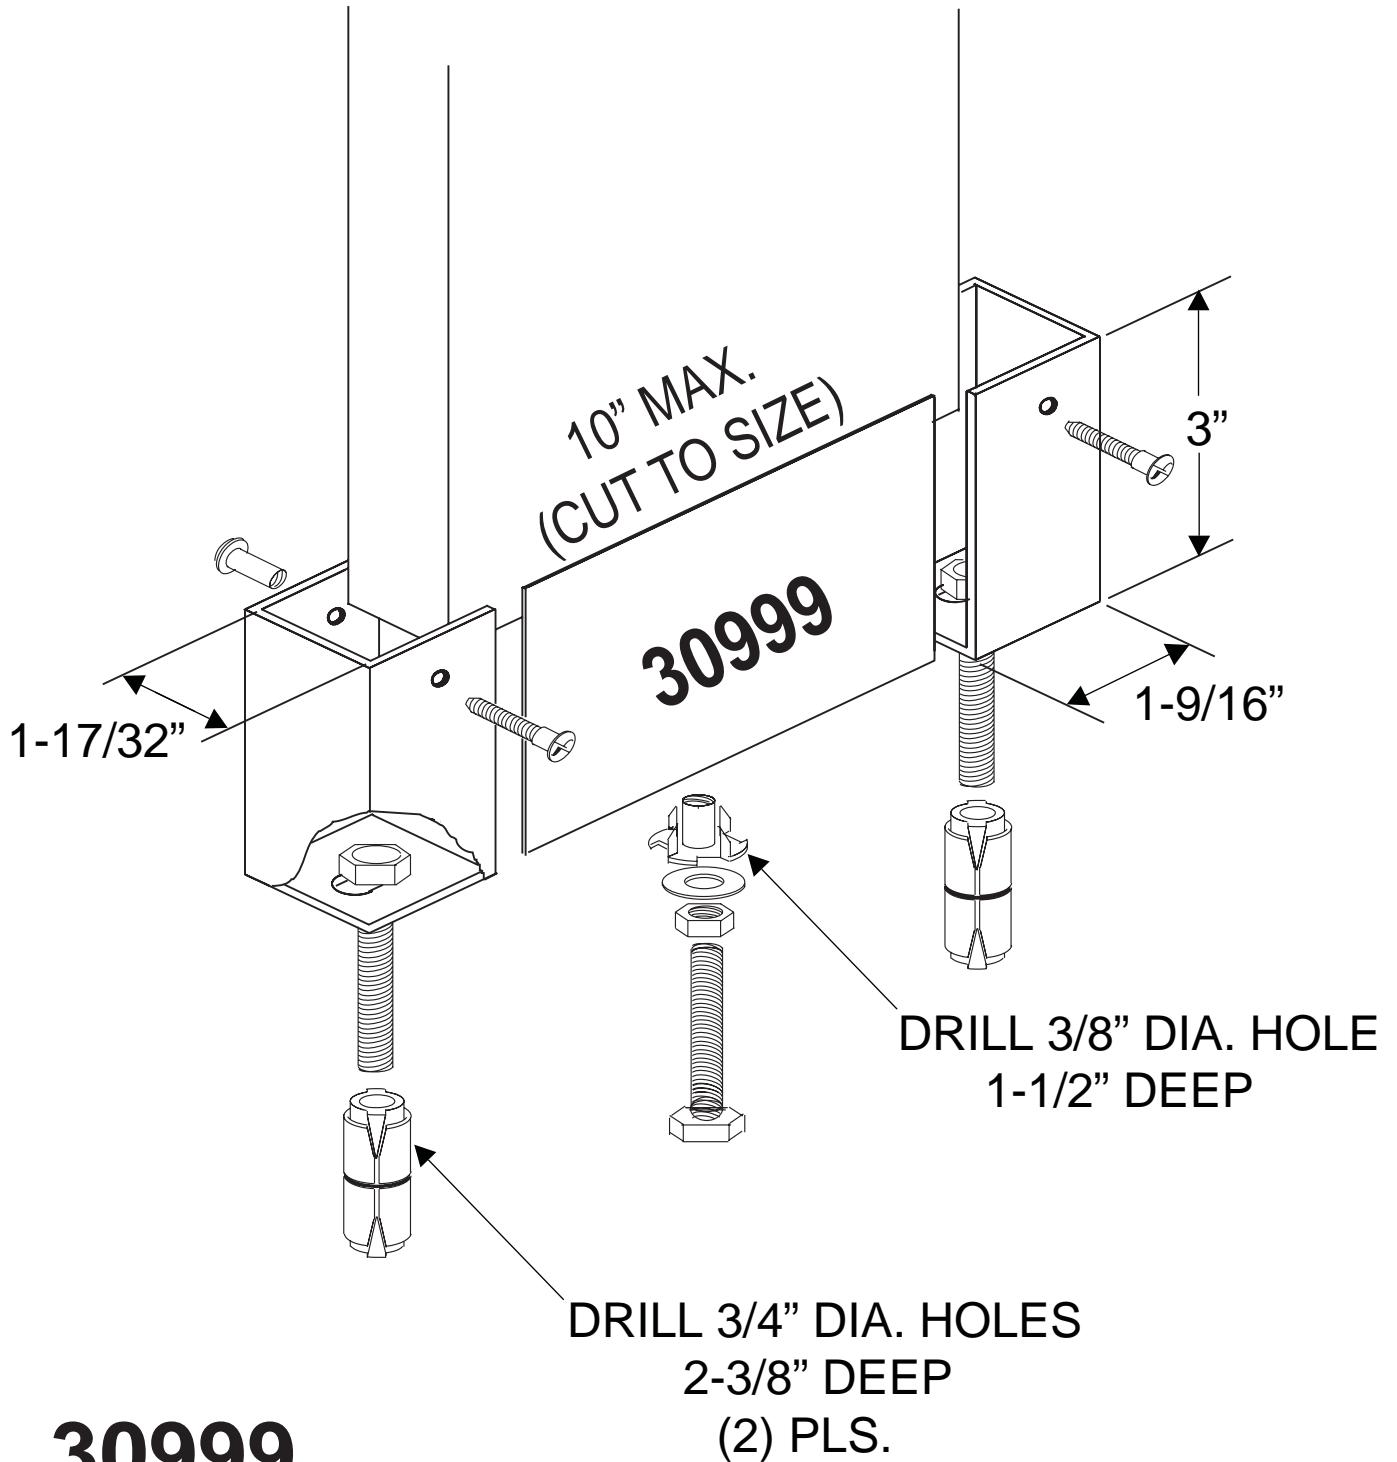

**30810  
(PILASTER POST SHOE PACK 1-1/4")**

**30999**

Stainless steel spacer plates must be ordered separately and measure 3" X 10".

Other lengths can be fabricated upon request.