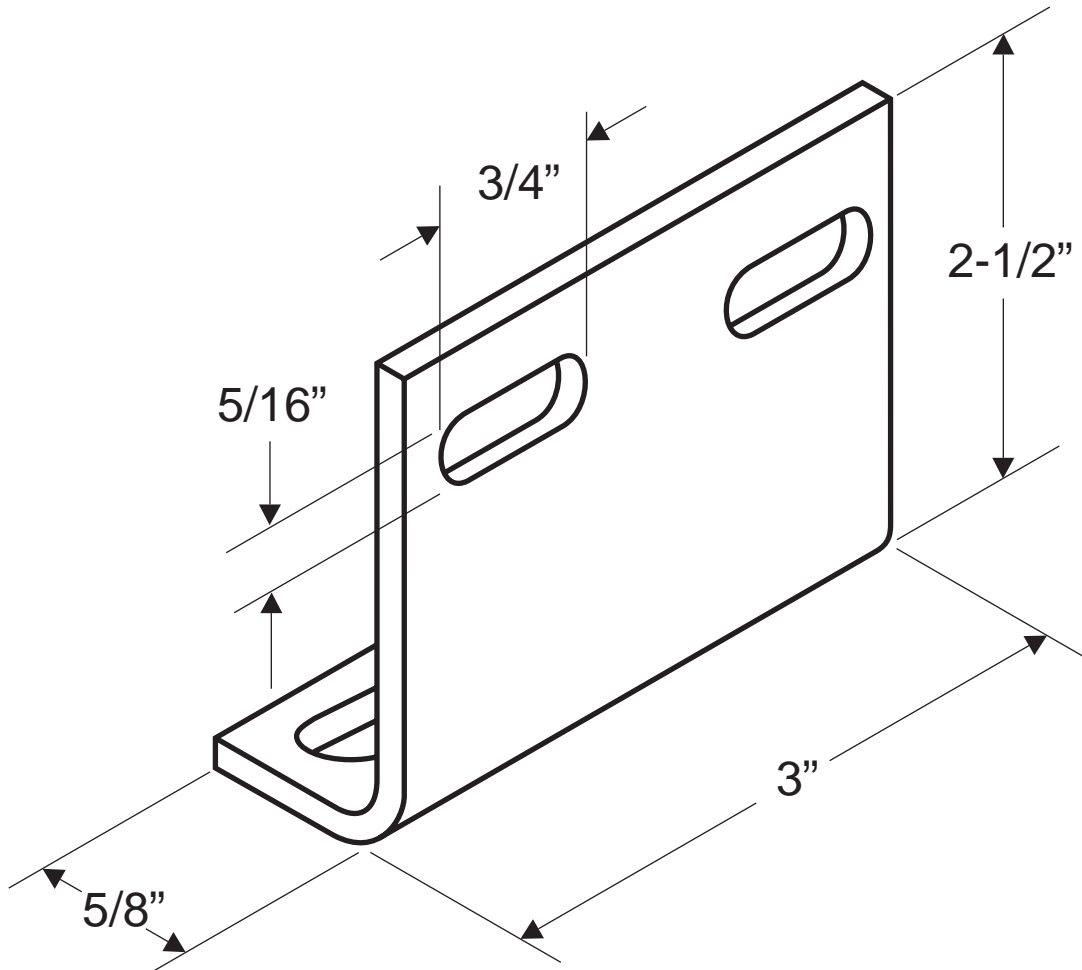

**3079  
(L-BRACKET)**

**NOTE: 14 GAUGE (.075" THICK STAINLESS)**