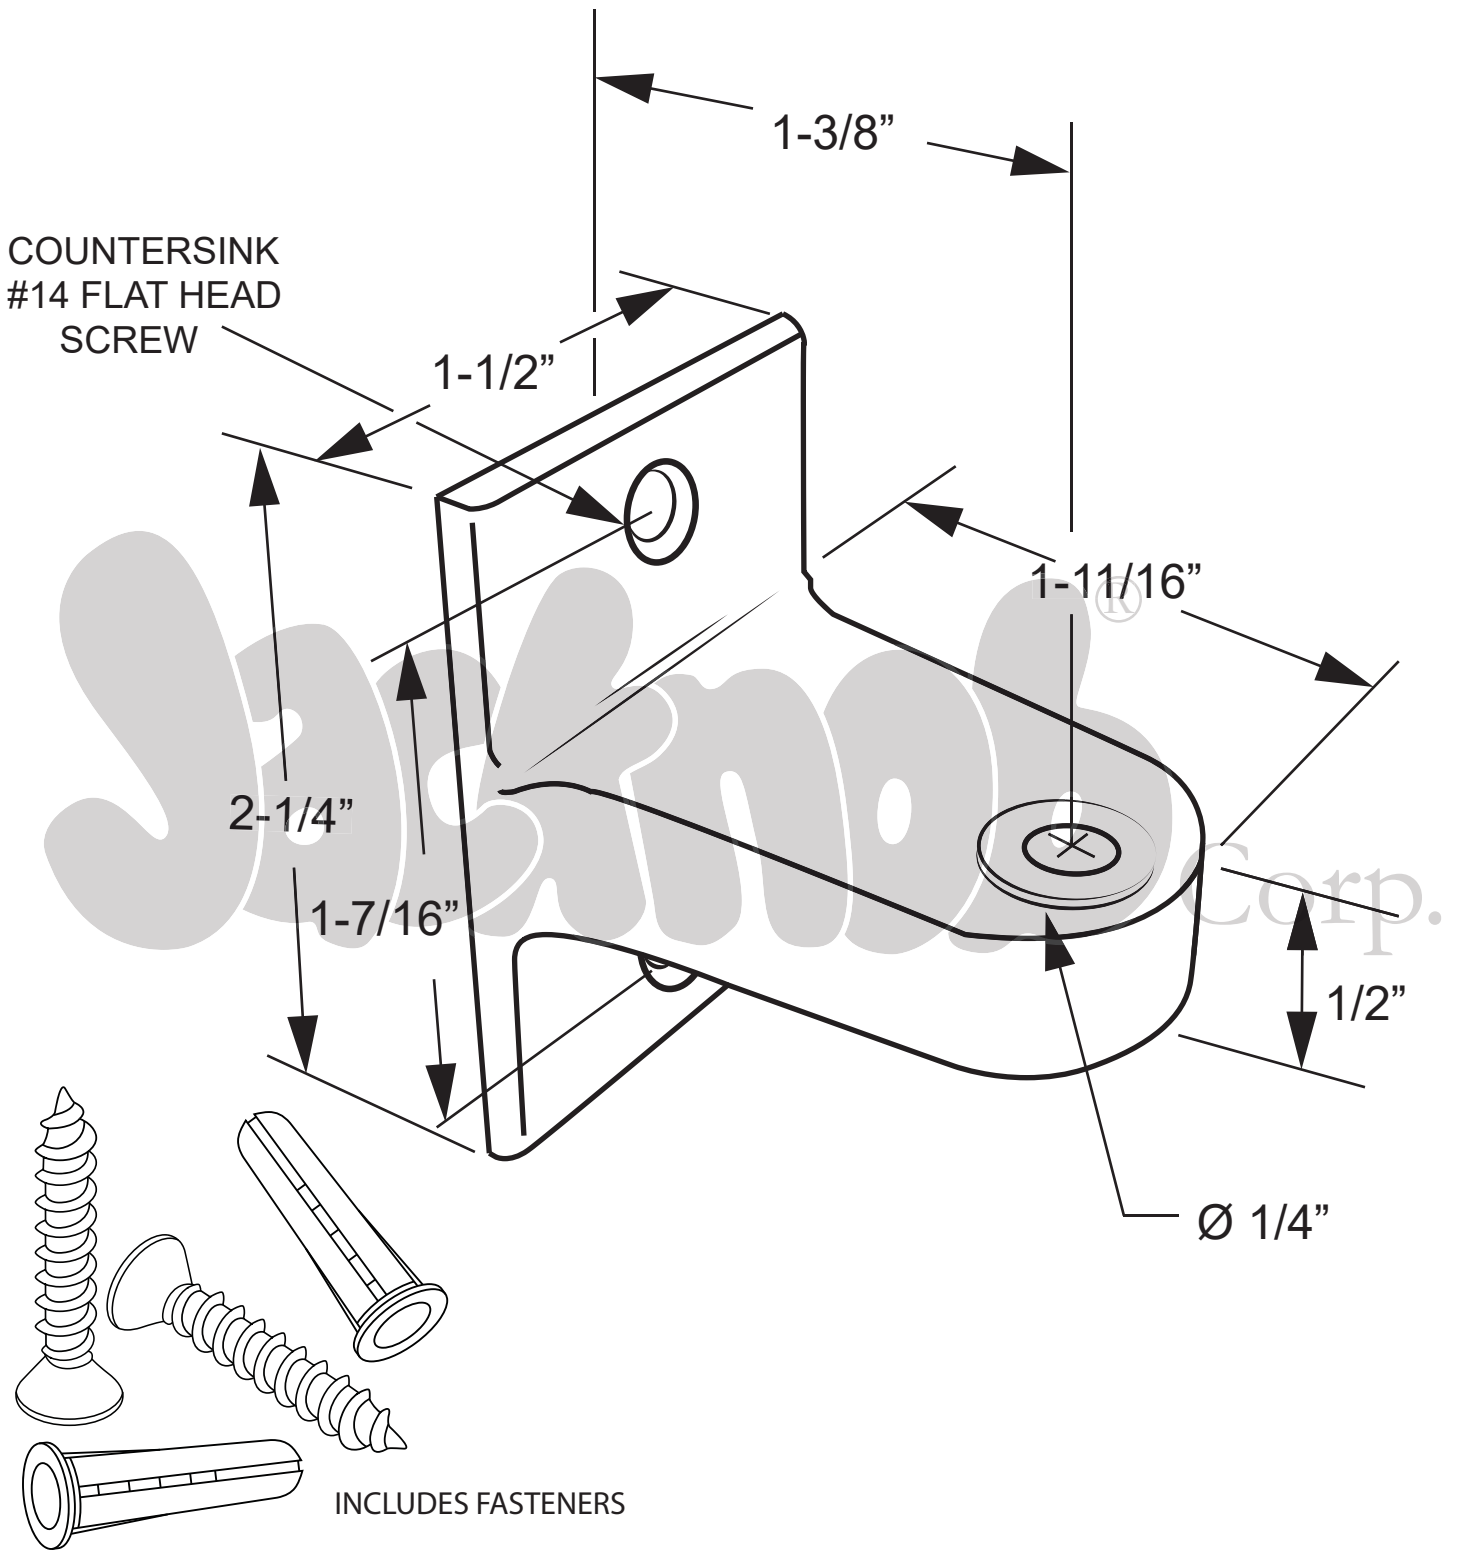

**303970, 303973
(PIVOT HINGE - TOP FLAT & SCREWS)**

Copyright - 2019 Jacknob Corp. all rights reserved

All dimensions shown are approximate. Do not predrill or fabricate based on dimensions shown.

The manufacturer reserves the right to, and may from time to time, make changes in dimensions and designs.