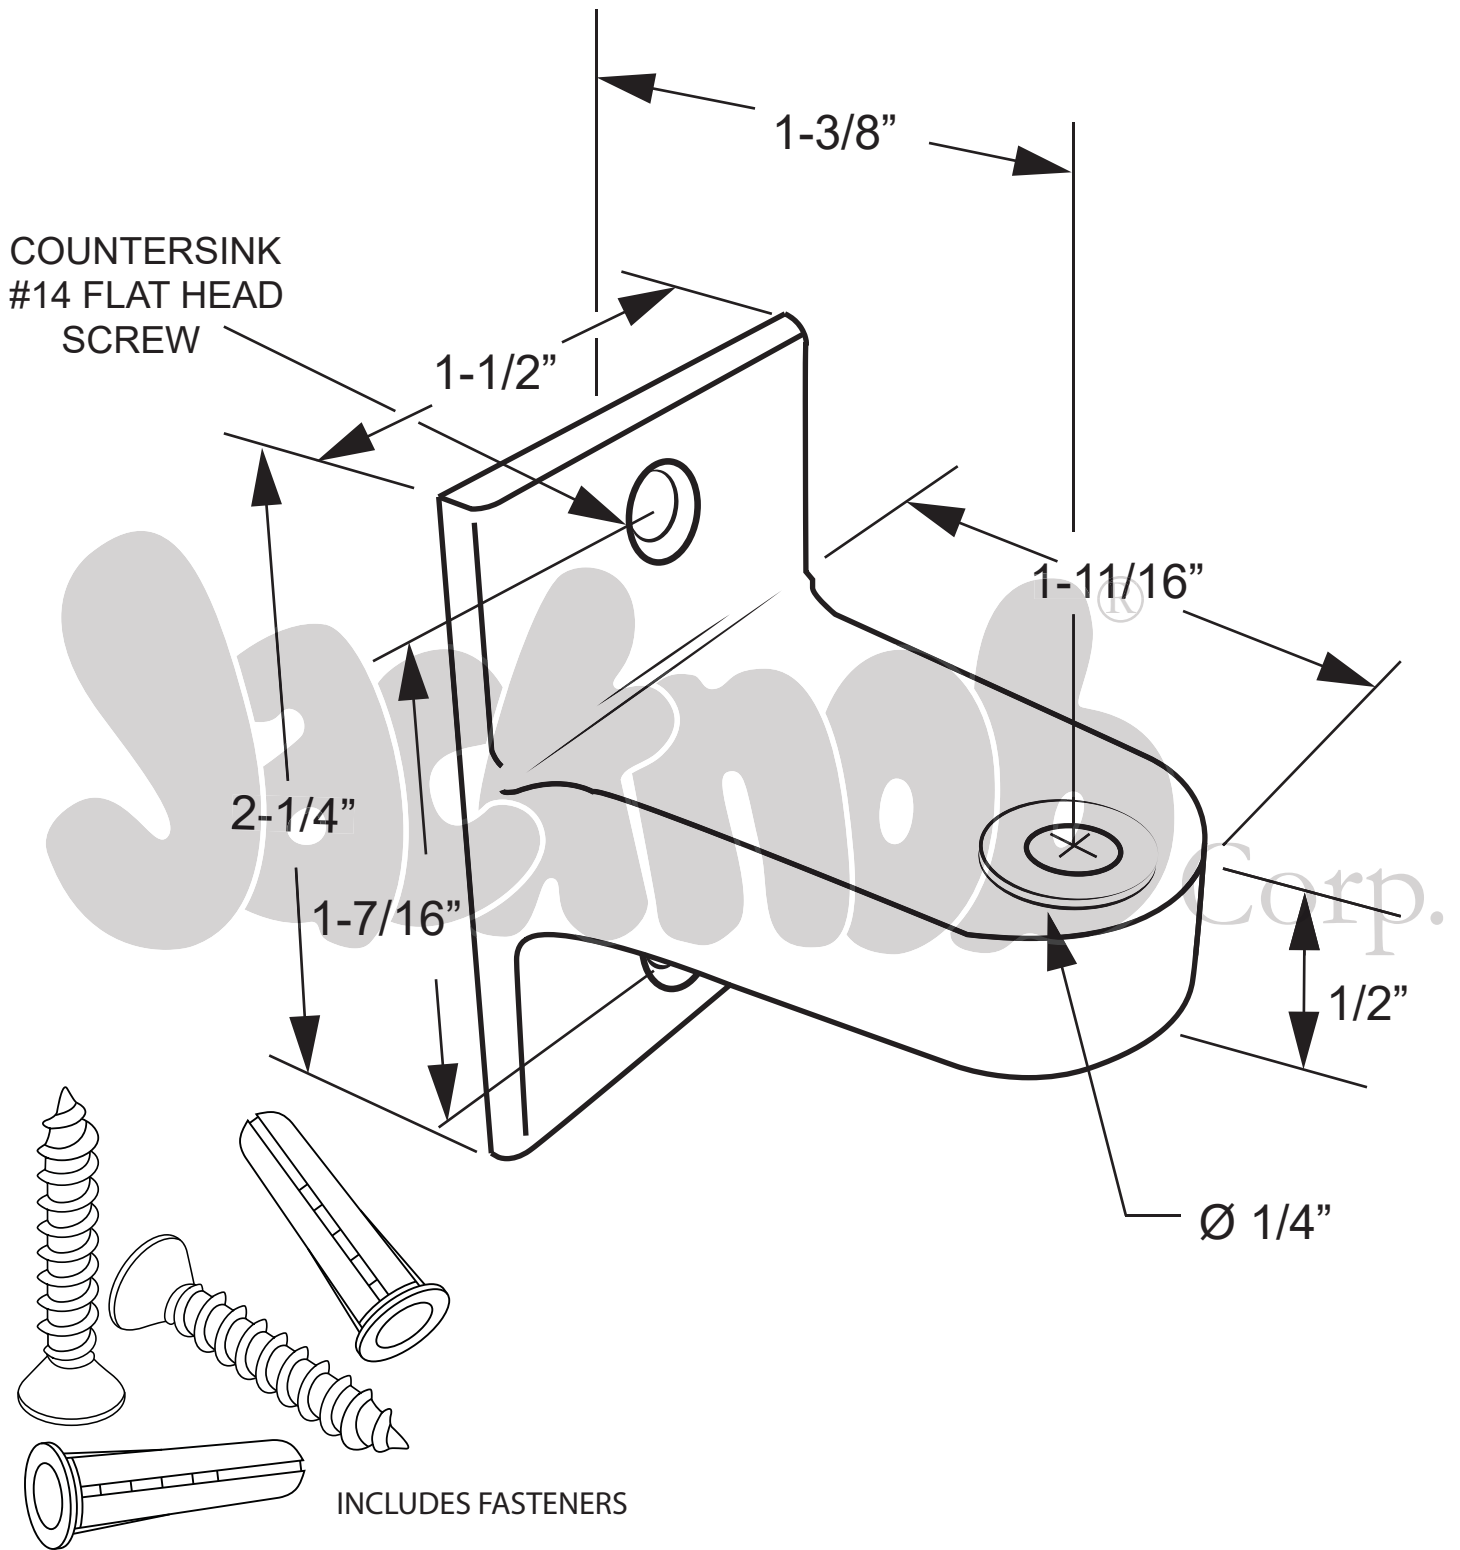

**303970, 303973
(PIVOT HINGE - TOP FLAT & SCREWS)**

Copyright - 2019 Jacknob Corp. all rights reserved

All dimensions shown are approximate. Do not predrill or fabricate based on dimensions shown.

The manufacturer reserves the right to, and may from time to time, make changes in dimensions and designs.