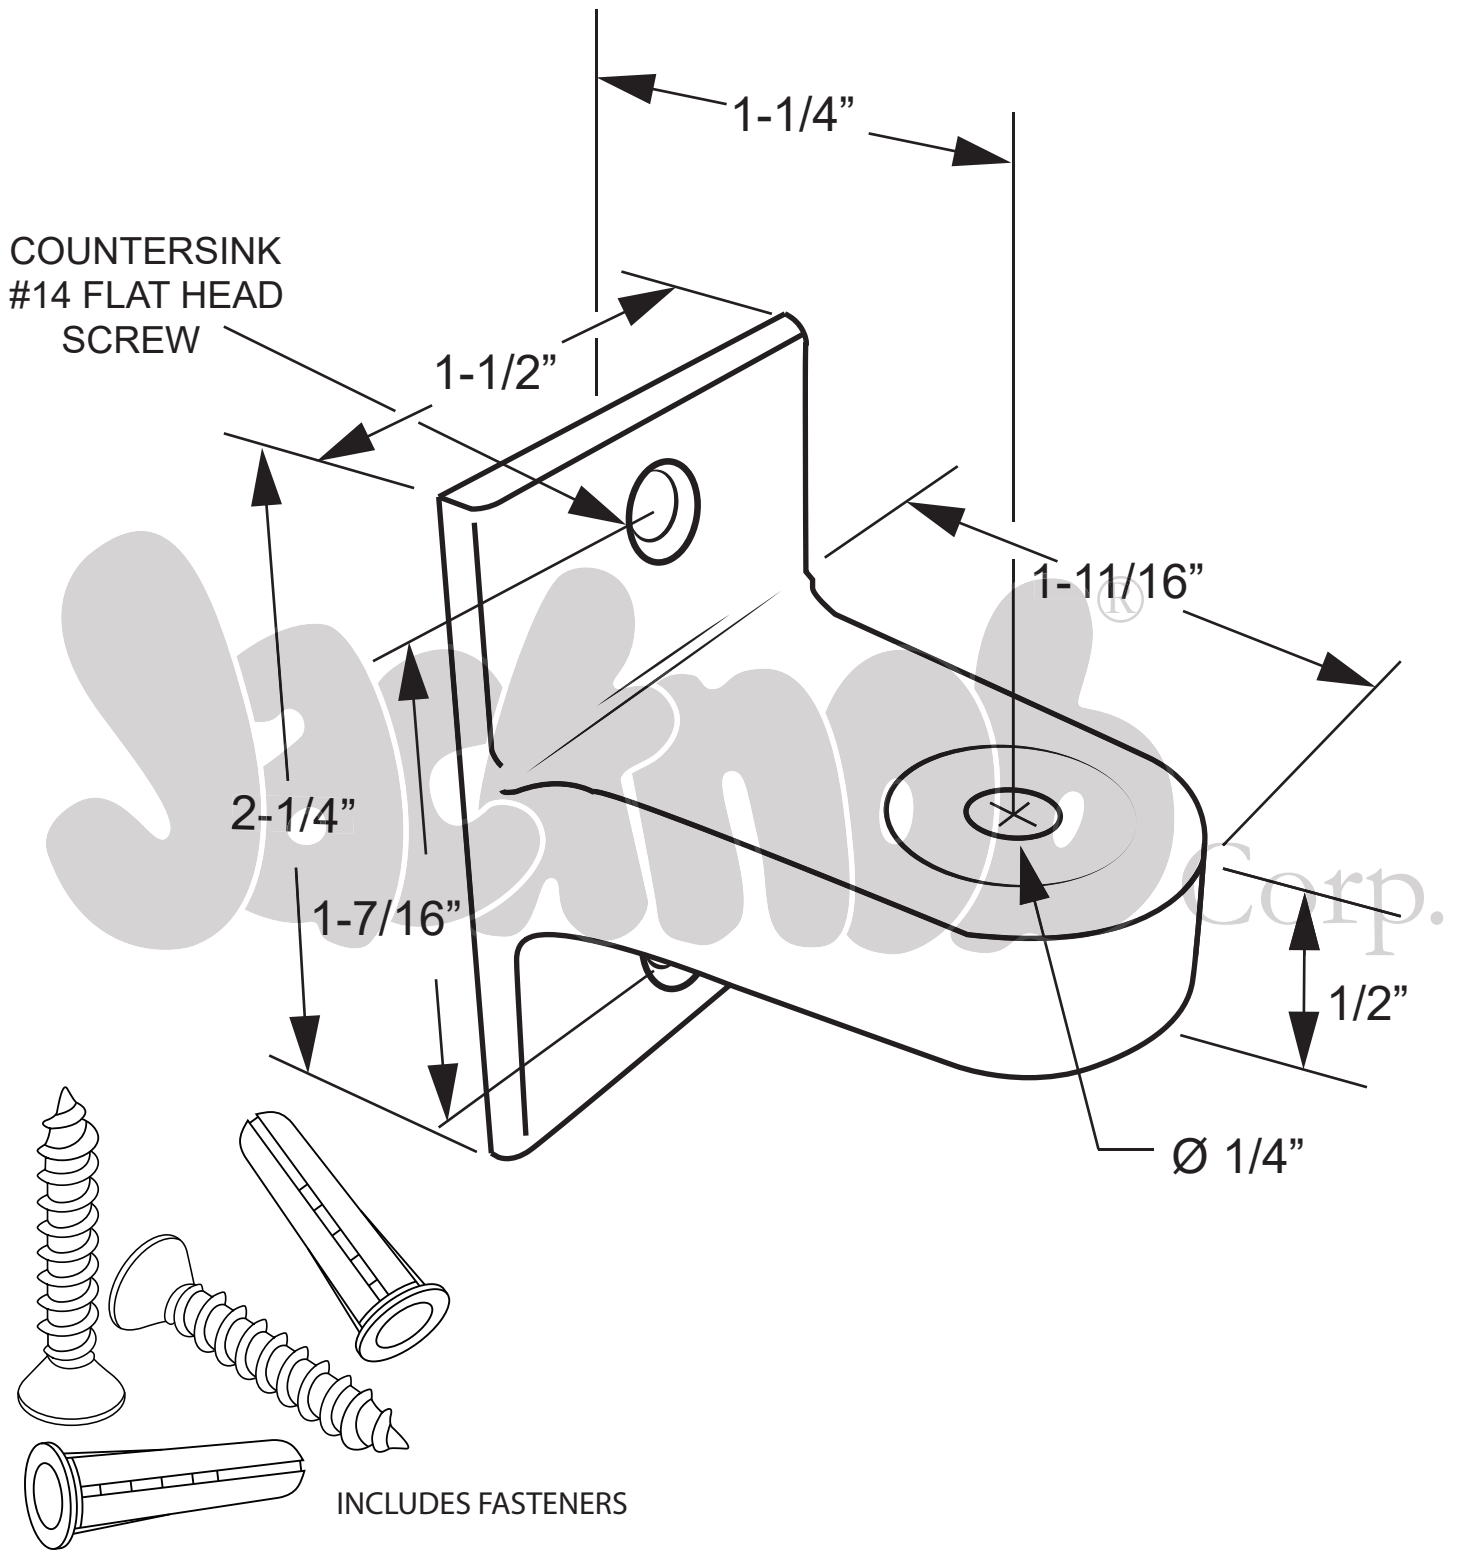

**303740, 303743
(PIVOT HINGE - TOP FLAT & SCREWSz)**

Copyright - 2019 Jacknob Corp. all rights reserved

All dimensions shown are approximate. Do not predrill or fabricate based on dimensions shown.

The manufacturer reserves the right to, and may from time to time, make changes in dimensions and designs.