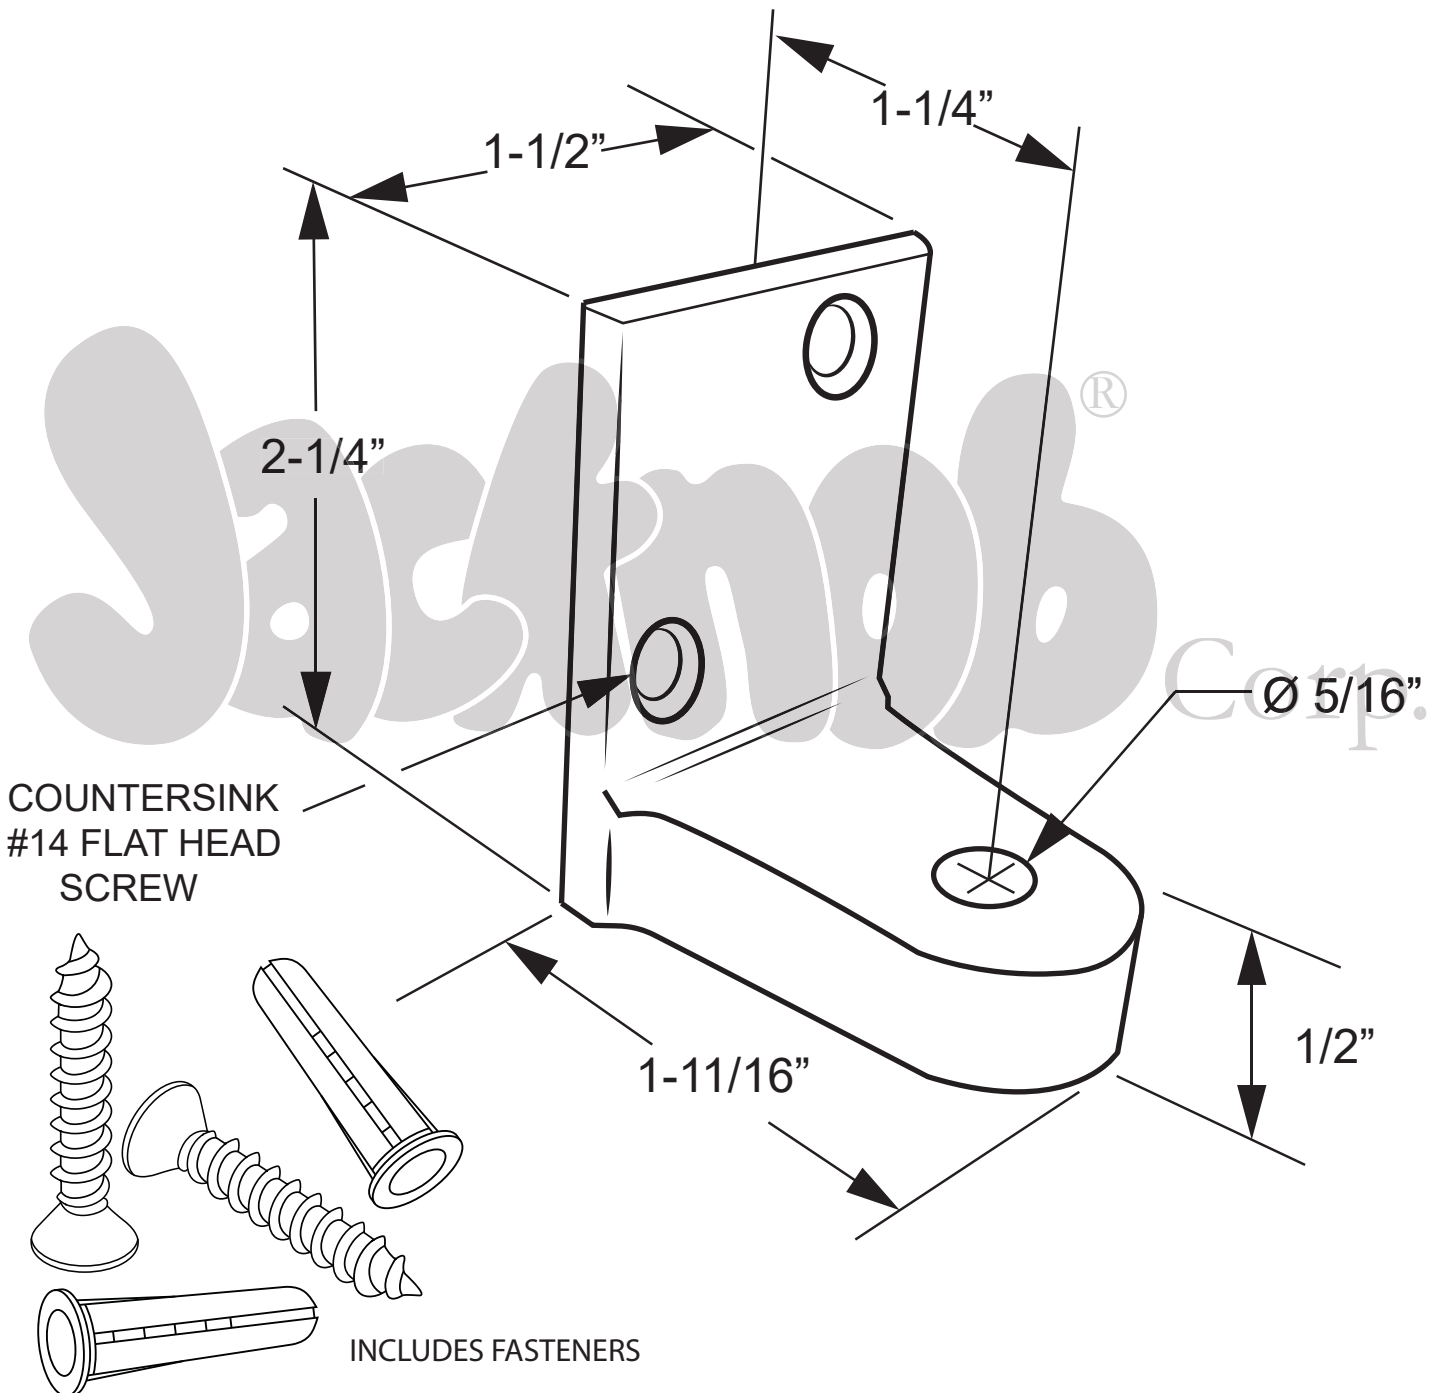

**303240, 303243  
(PIVOT HINGE - BOTTOM FLAT)**

Copyright - 2019 Jacknob Corp. all rights reserved

All dimensions shown are approximate. Do not predrill or fabricate based on dimensions shown.

The manufacturer reserves the right to, and may from time to time, make changes in dimensions and designs.