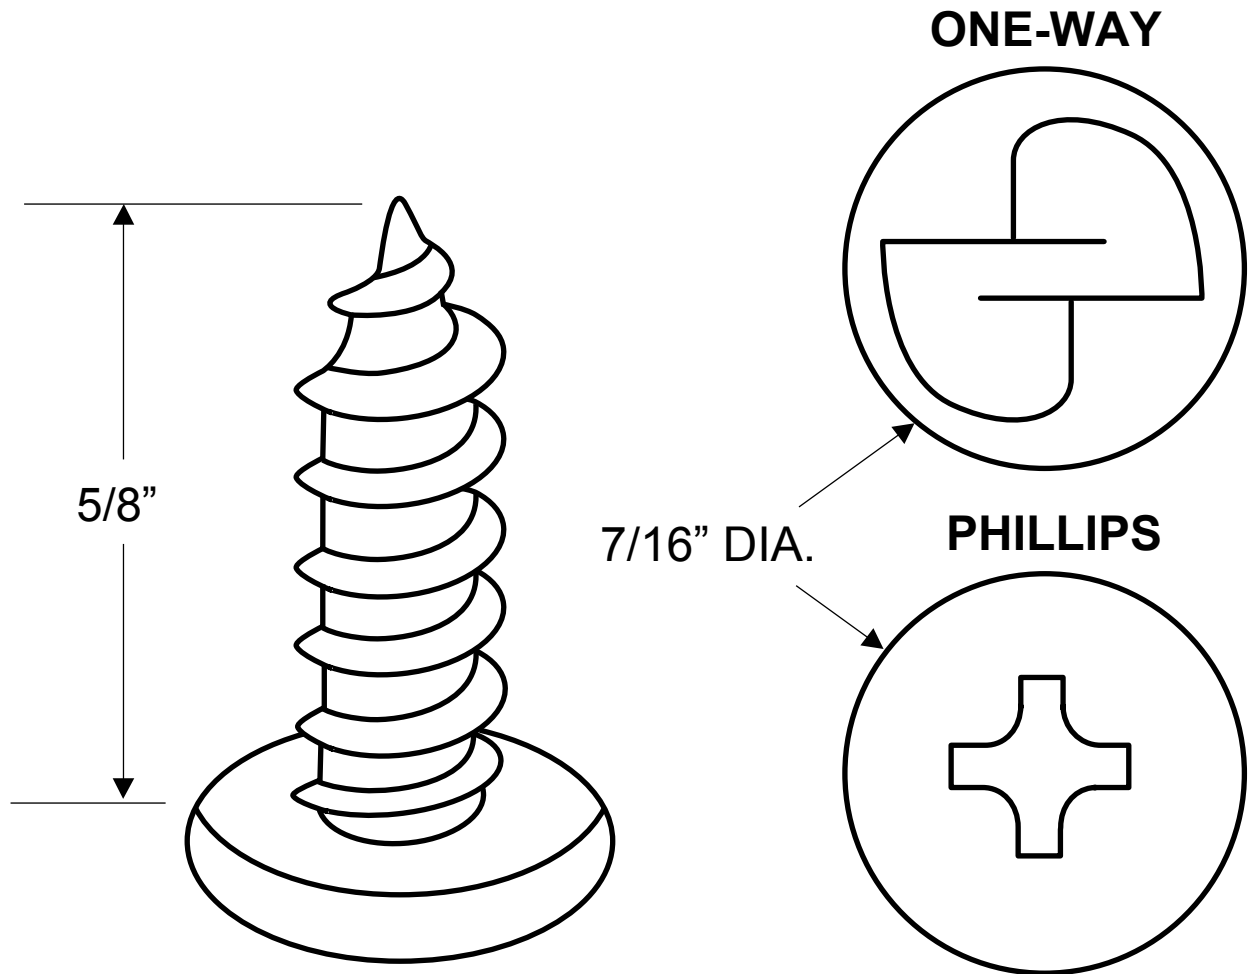

9213_91353
(SHEET METAL SCREW 12 X 5/8")

	ONE WAY	PHILLIPS
CHROME STEEL	9213	91353