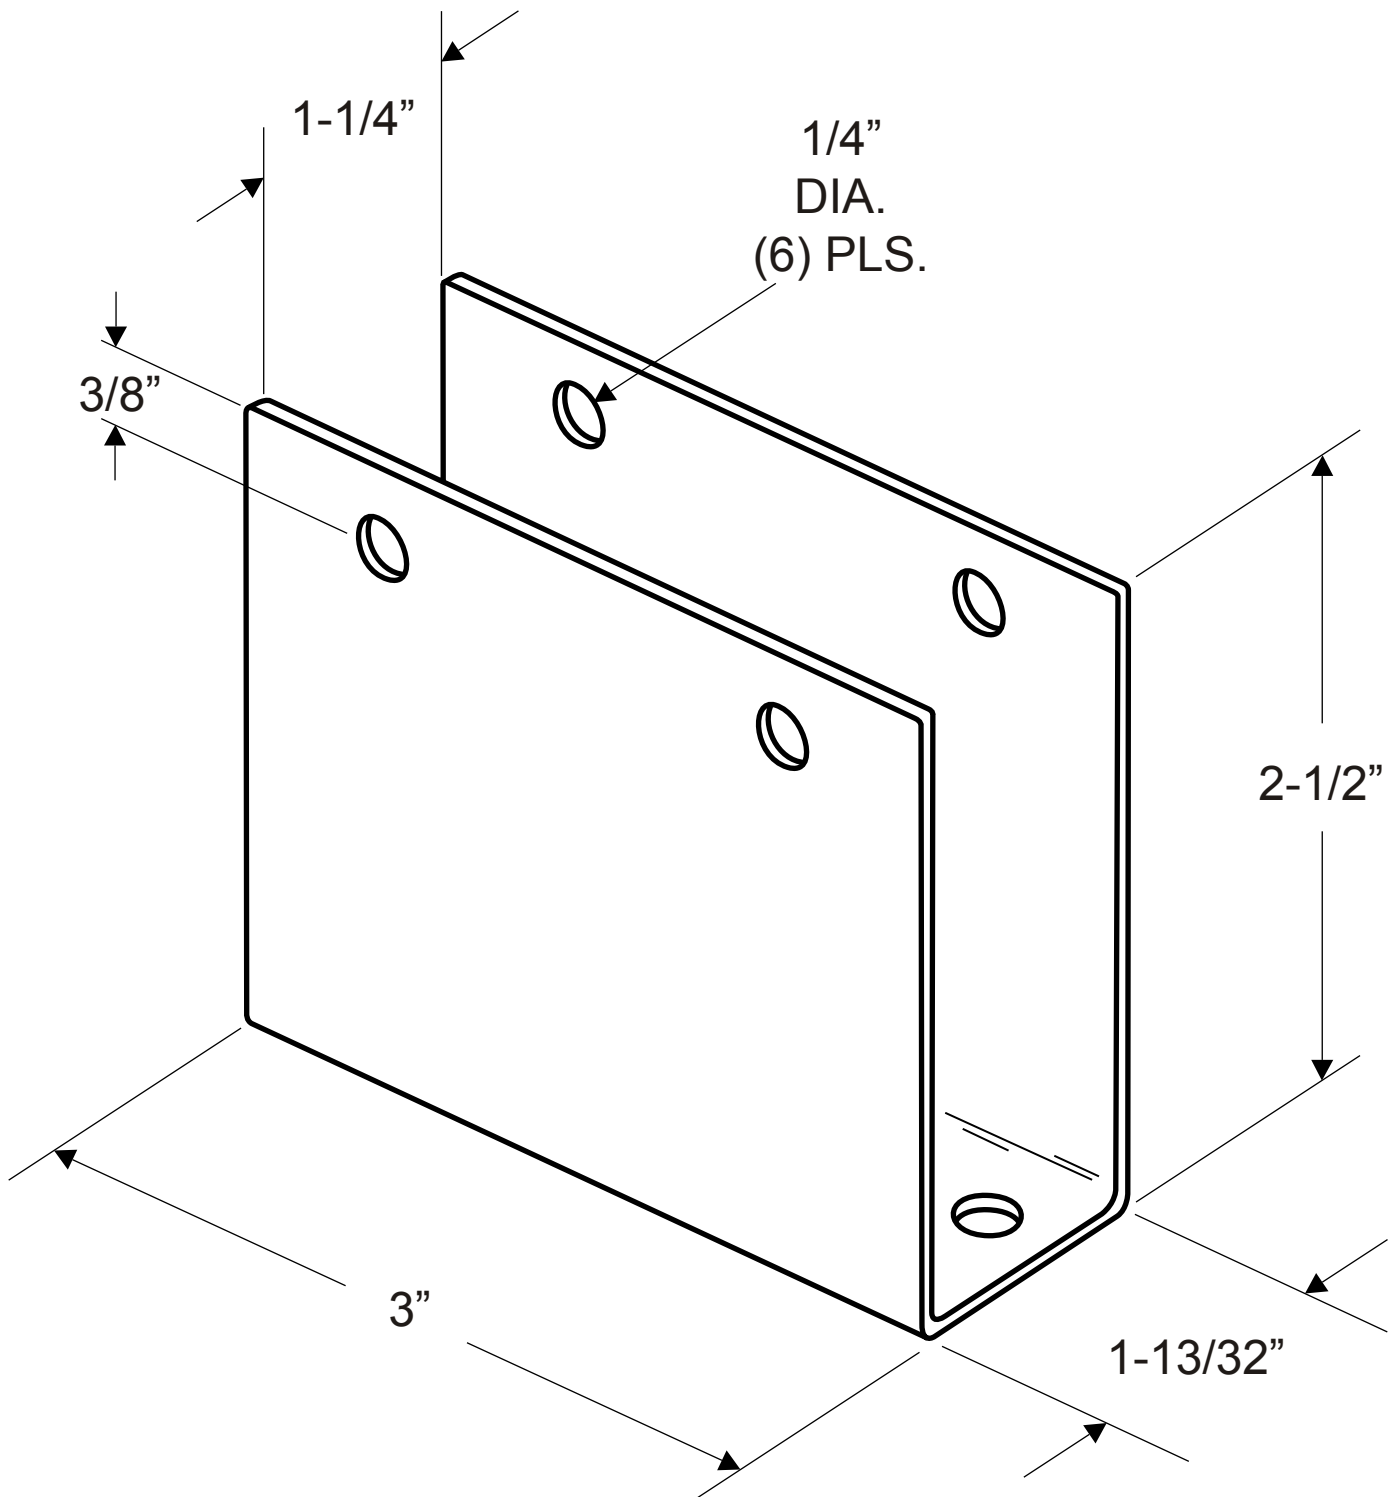

**2999**  
**(U-BRACKET DOUBLE HIGH X-LONG 1-1/4")**

**NOTE: 14 GAUGE (.075" THICK STAINLESS)**  
**TWO HOLES IN BASE**