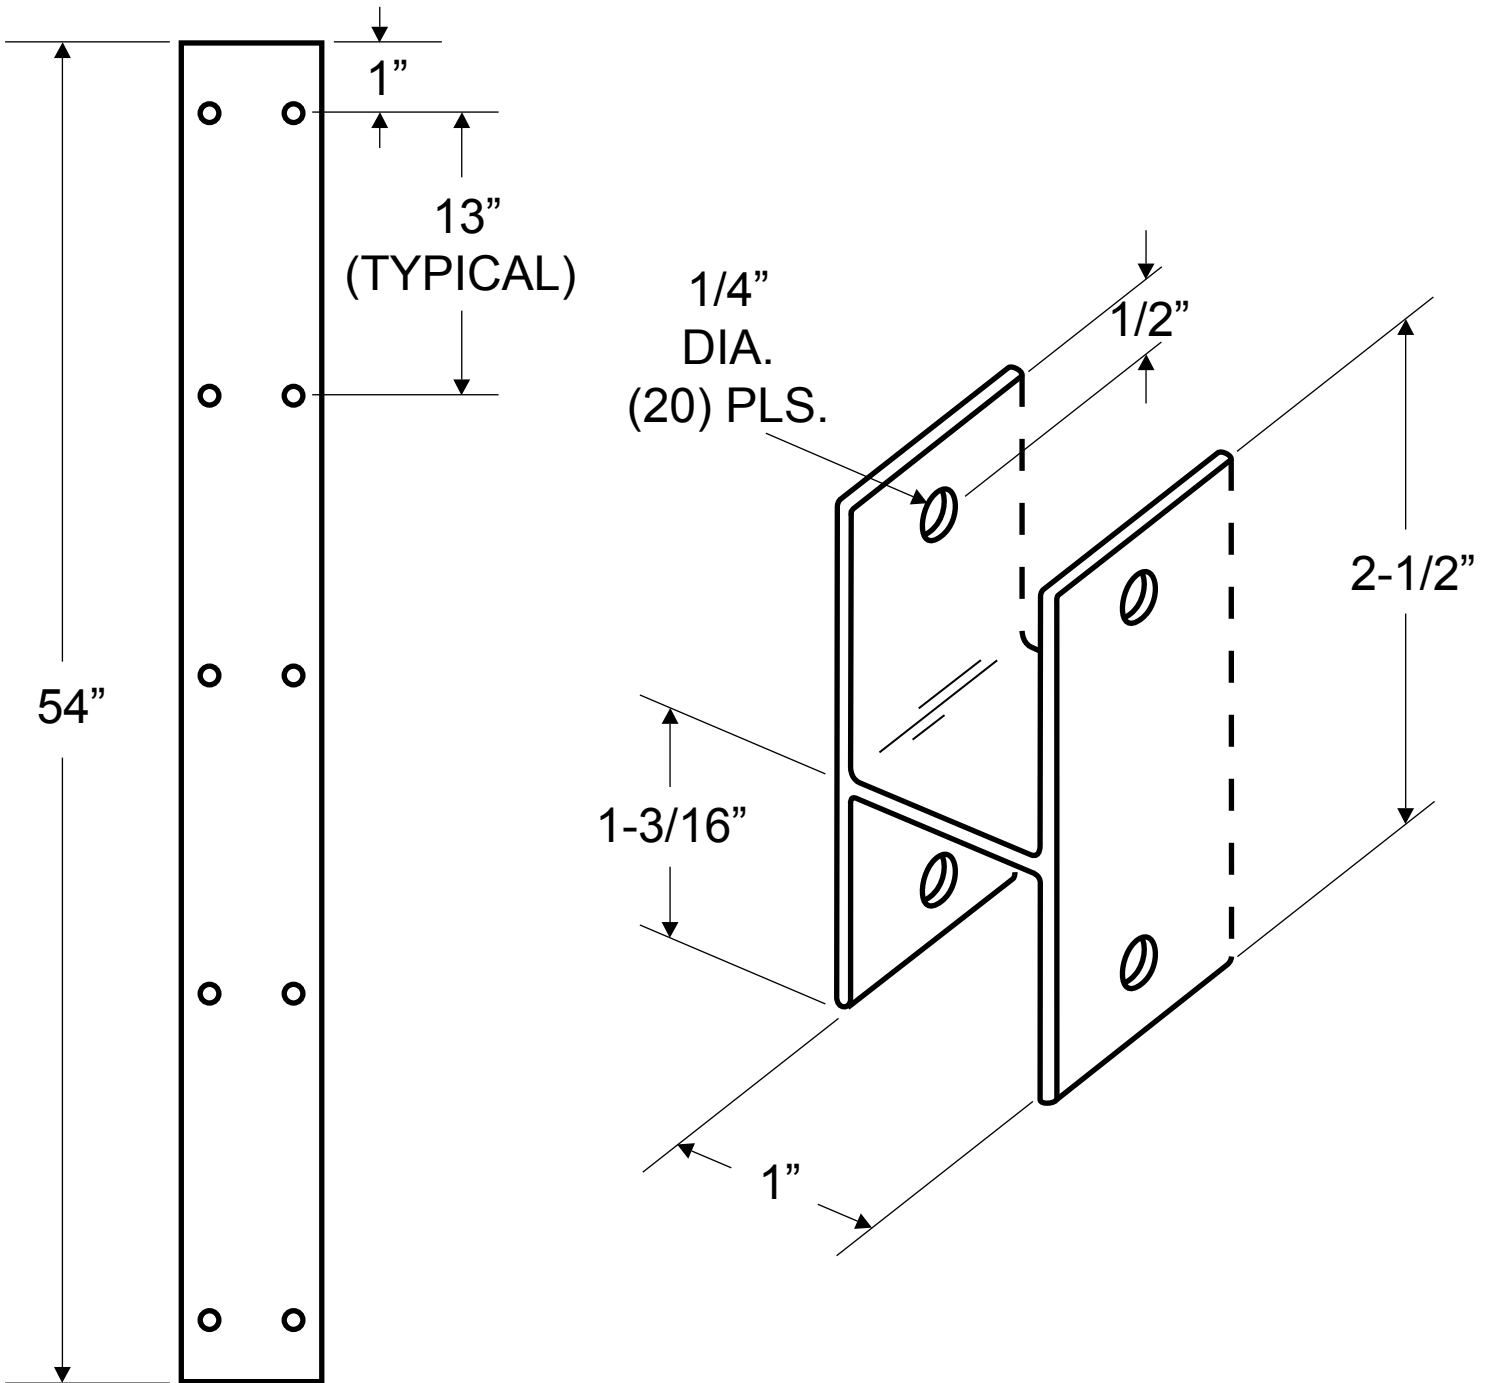

2858
(ALCOVE BRACKET 1"x54")

NOTE: ALL WALL THICKNESS AT 1/8"