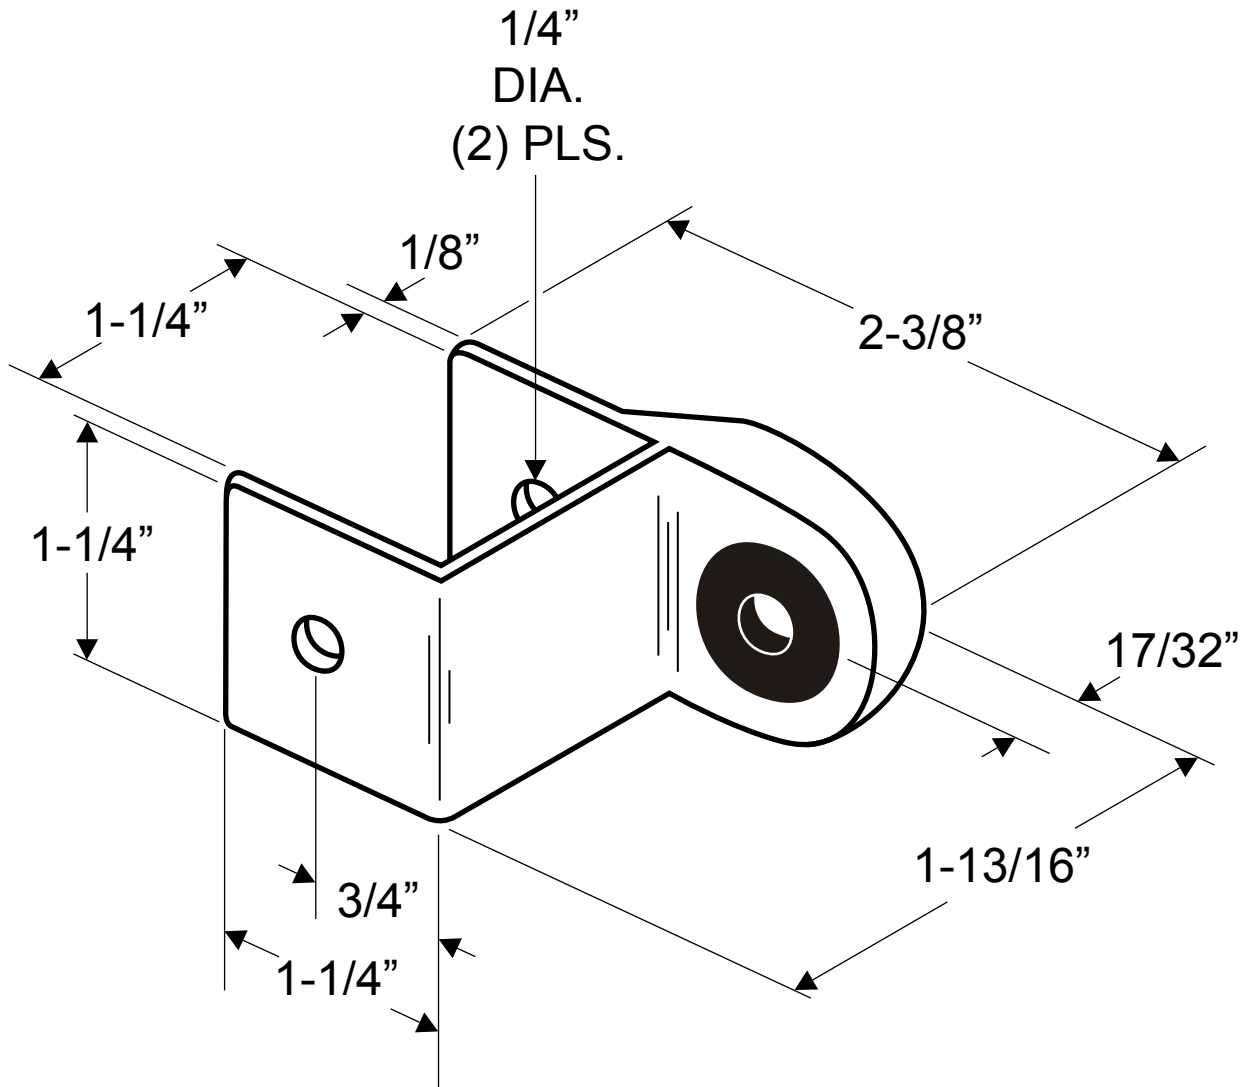

**5970, 5973
(STRIKE AND KEEPER - OUTSWING 1-1/4")**

NOTE: FOR SQUARE EDGE POST