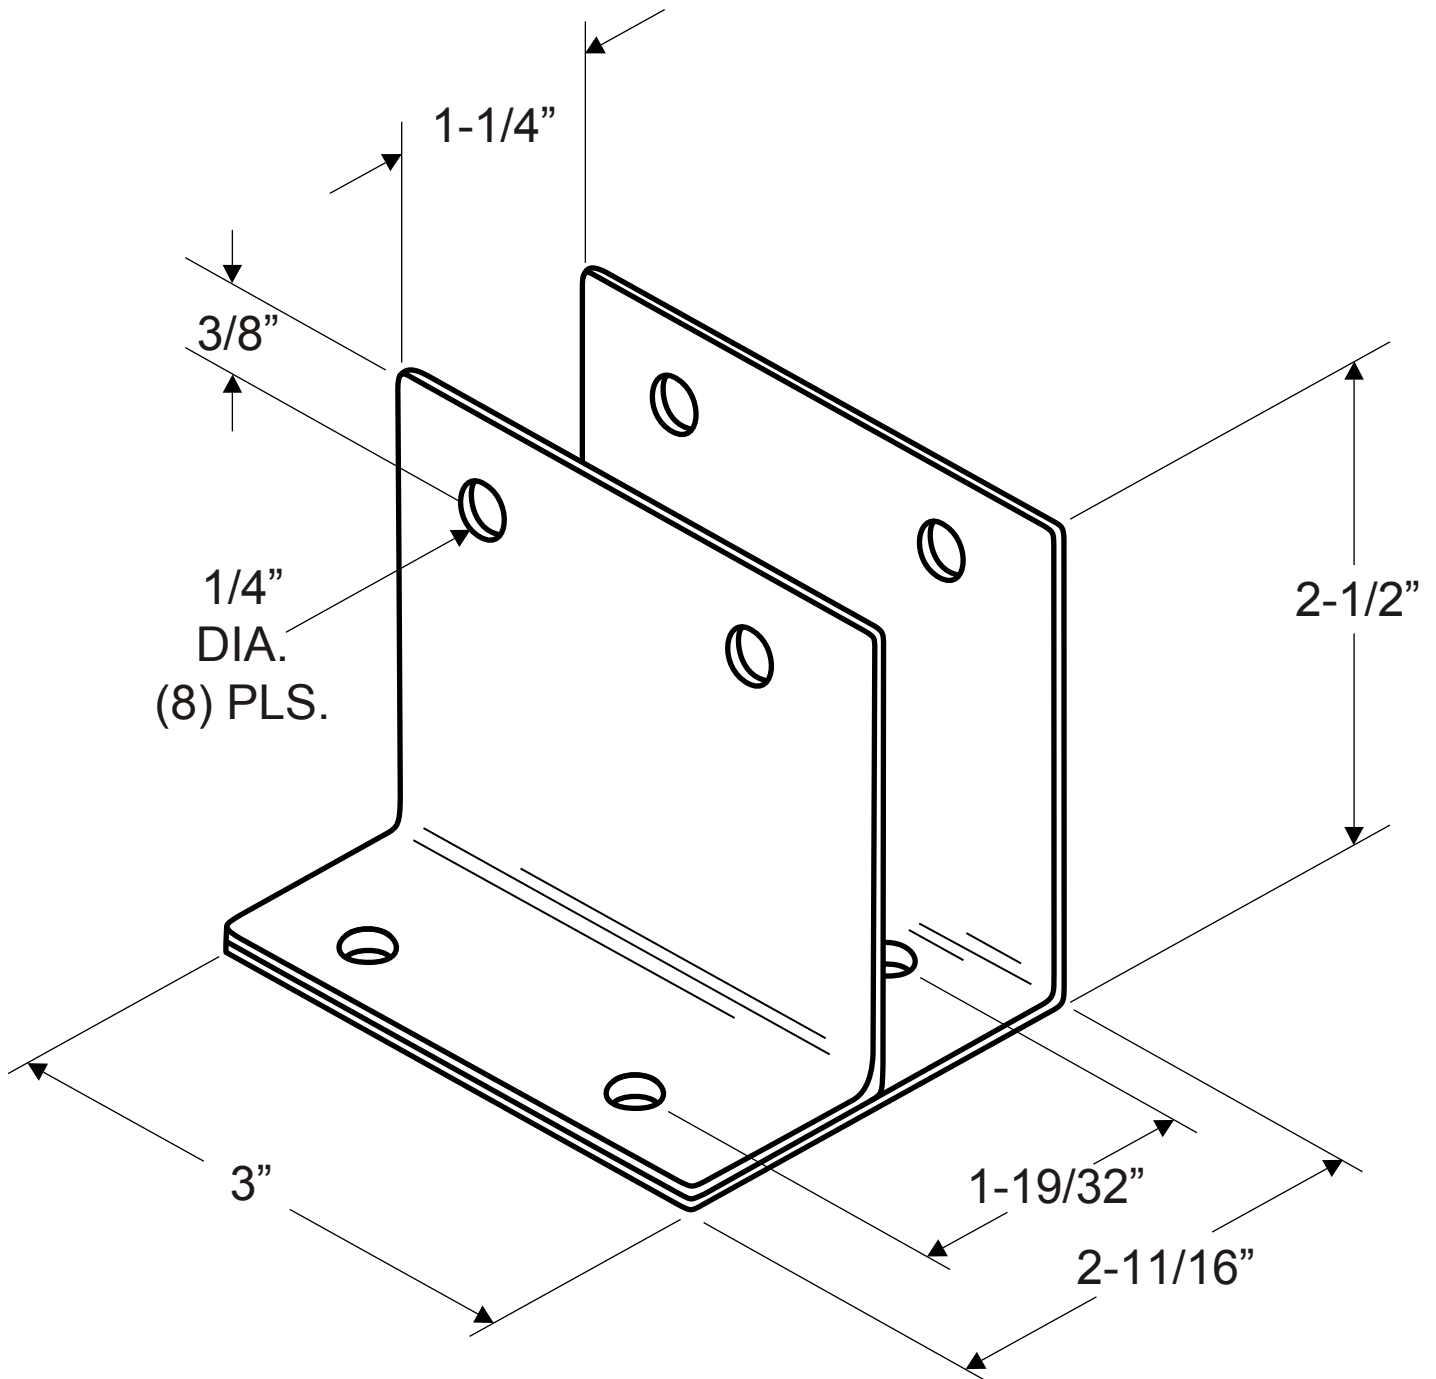

2299
(WALL BRACKET - ONE EAR DOUBLE HIGH 1-1/4")

NOTE: 14 GAUGE (.075" THICK STAINLESS)