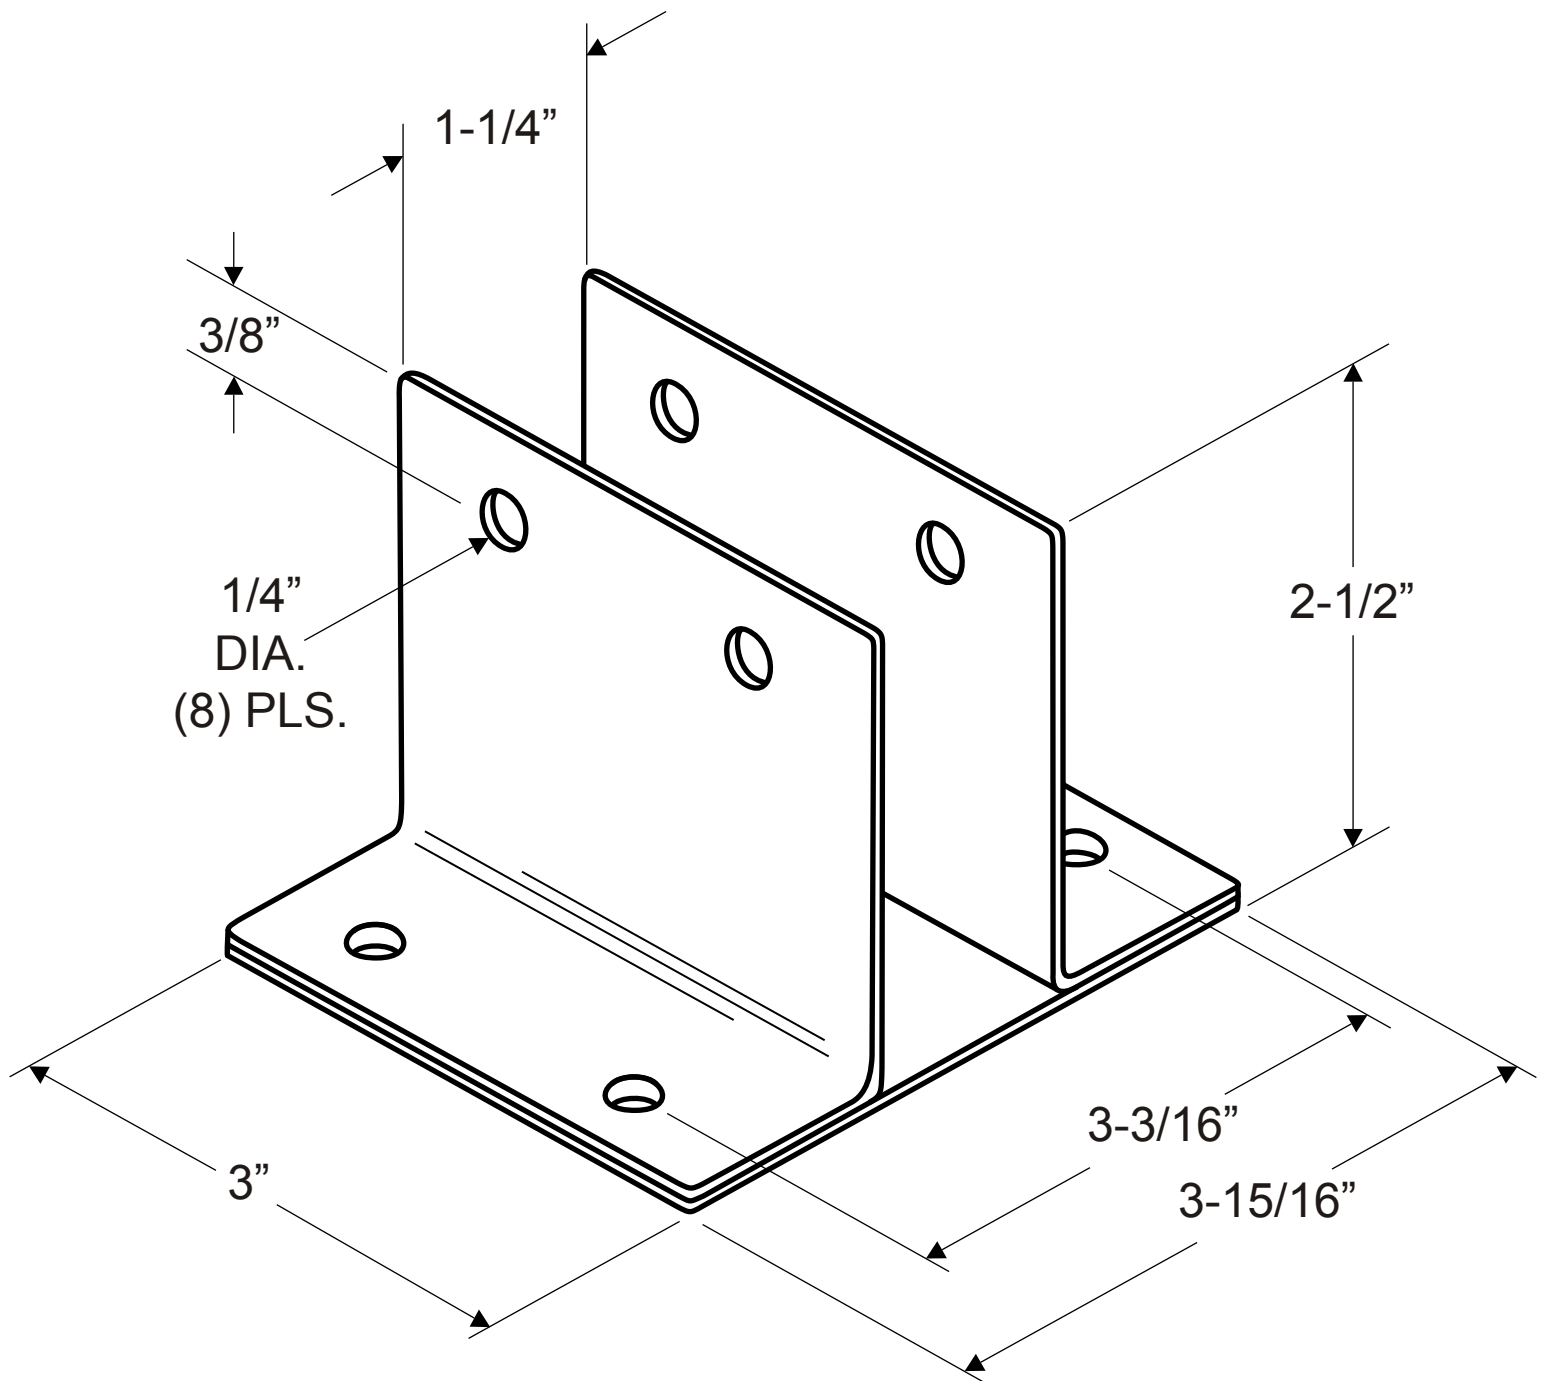

2289
(WALL BRACKET - TWO EAR DOUBLE HIGH 1-1/4")

NOTE: 14 GAUGE (.075" THICK STAINLESS)