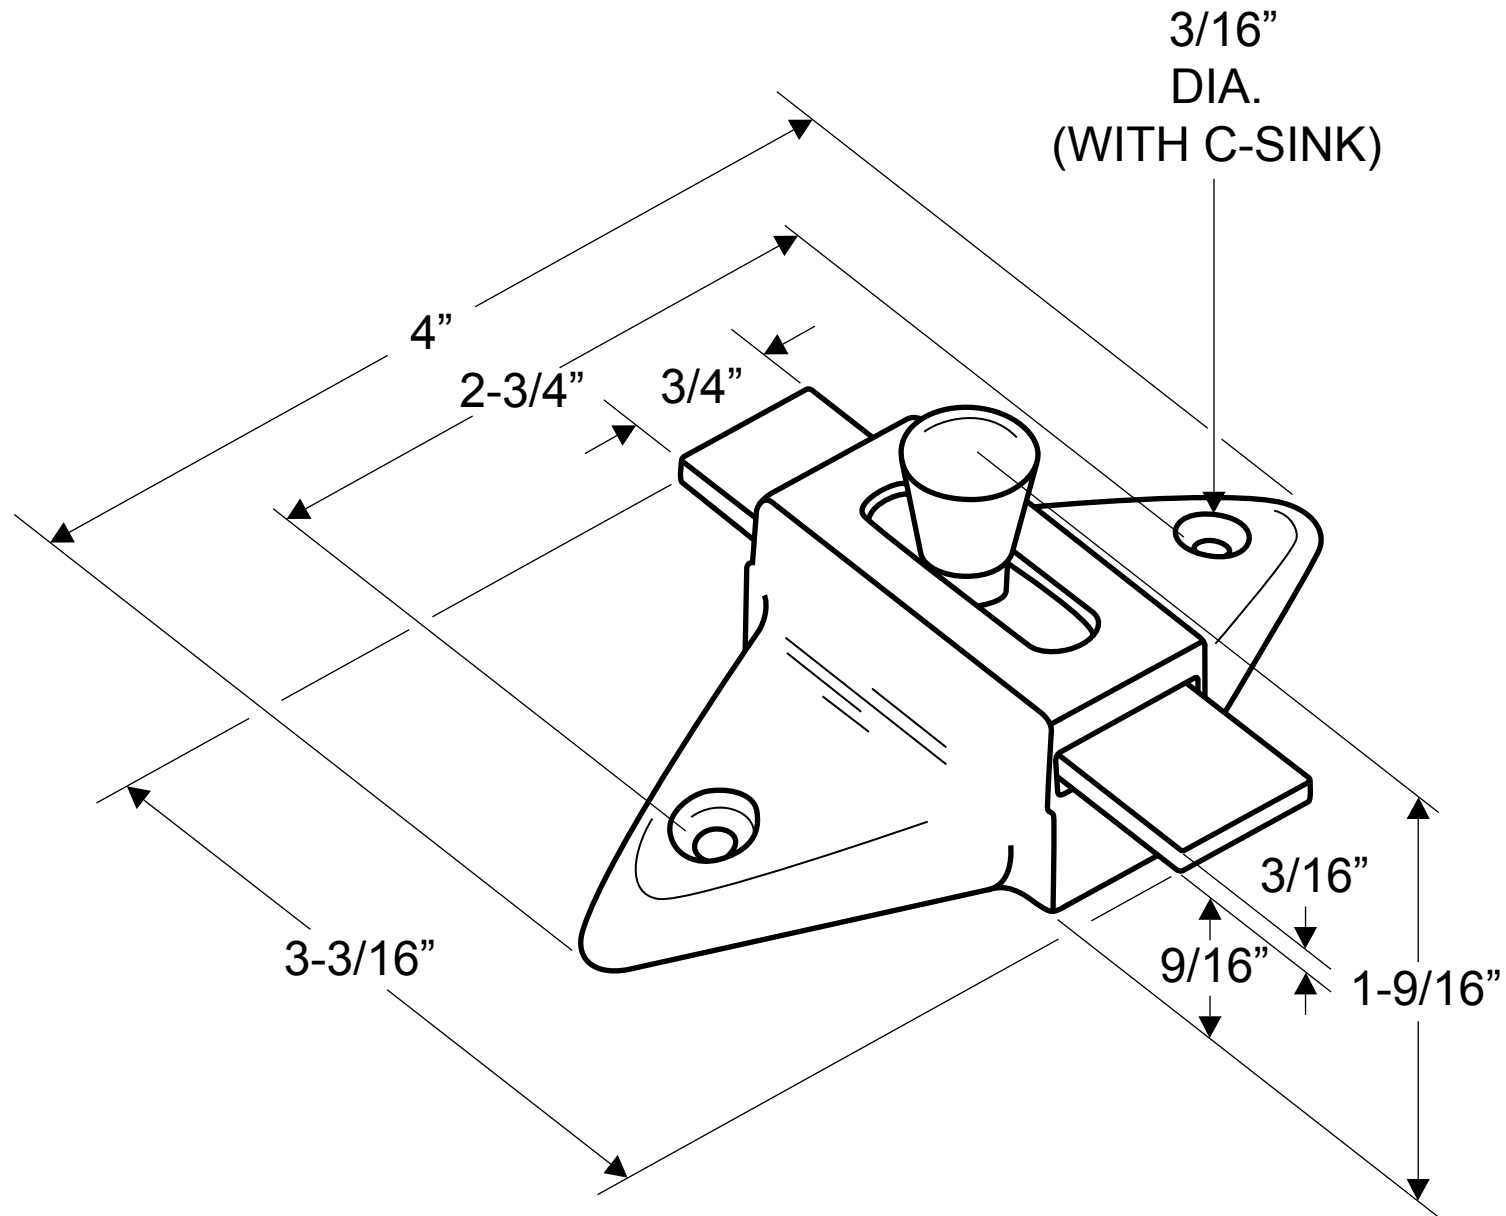

**5020, 5021, 5022, 5023, 5028  
(SLIDE LATCH)**

**NOTE: STANDARD FOR 6200 DOOR PULL  
SLIDE DISTANCE 15/16"**

**INSTRUCTIONS FOR INSTALLING  
5160, 5170, 5180 STRIKE & KEEPER  
WITH 5020, 5030 SLIDE LATCH**