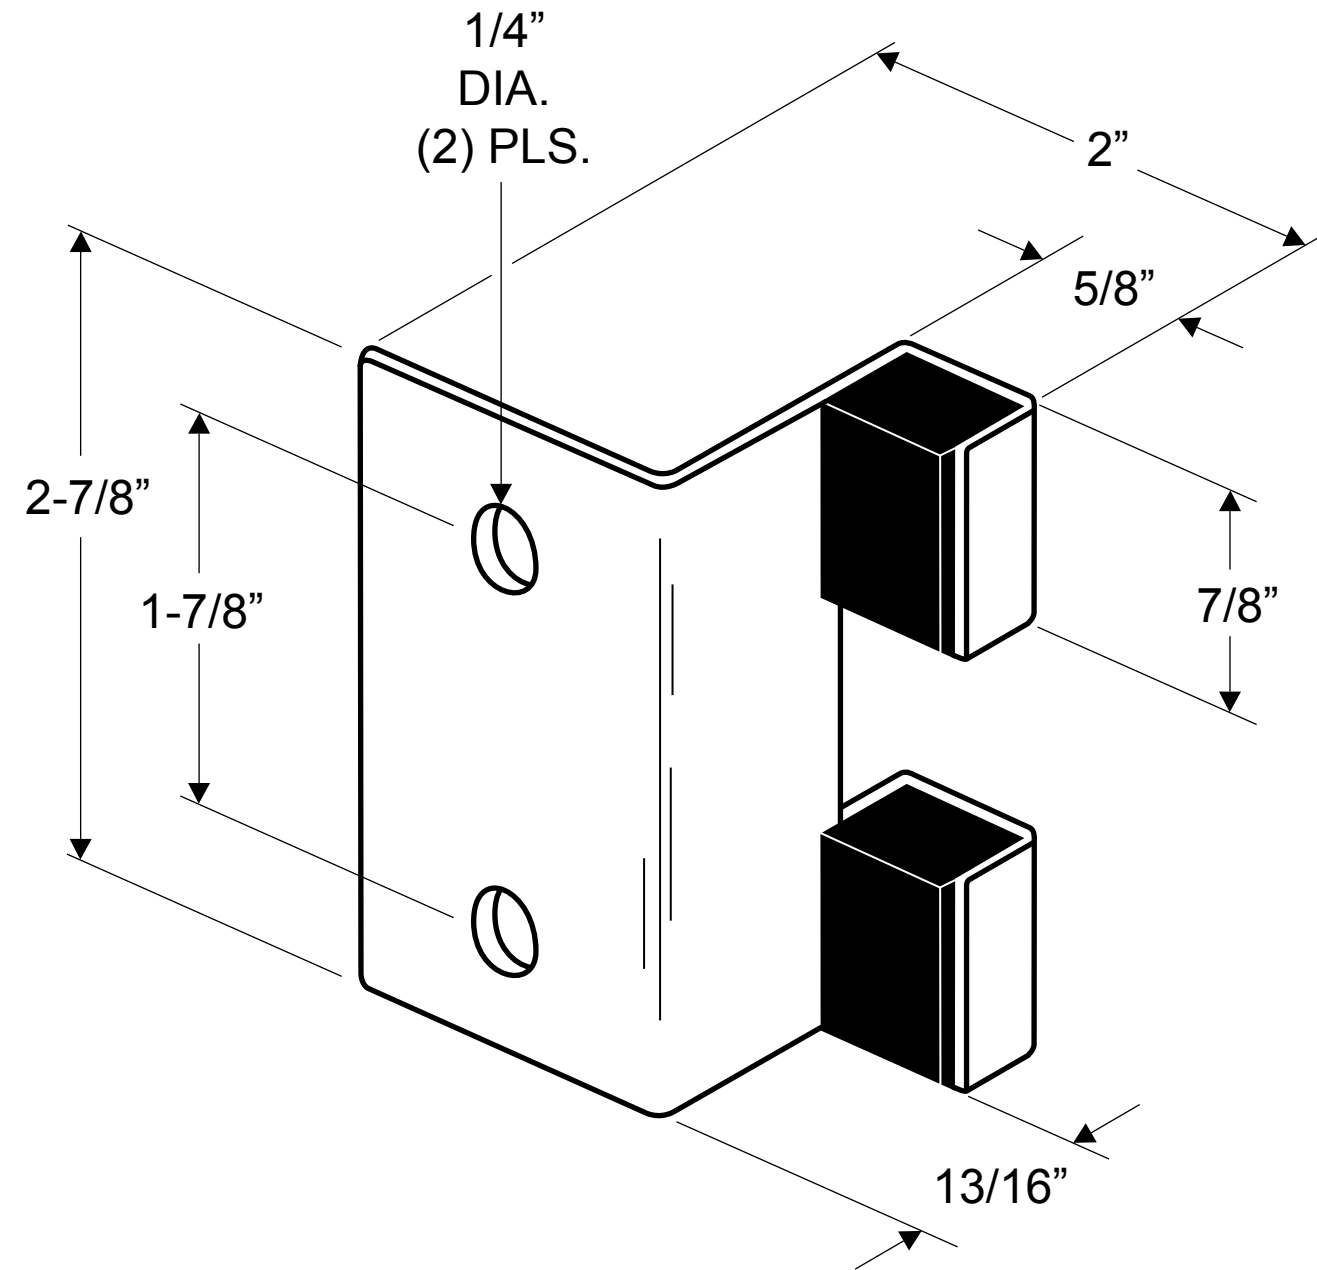

**6379
(STRIKE AND KEEPER - OUTSWING 3/4")**

**NOTE: FOR SQUARE EDGE POST
14 GAUGE (.075" THICK STAINLESS)**

**INSTRUCTIONS FOR INSTALLING
6359, 6379, 6399, 6599 STRIKES**