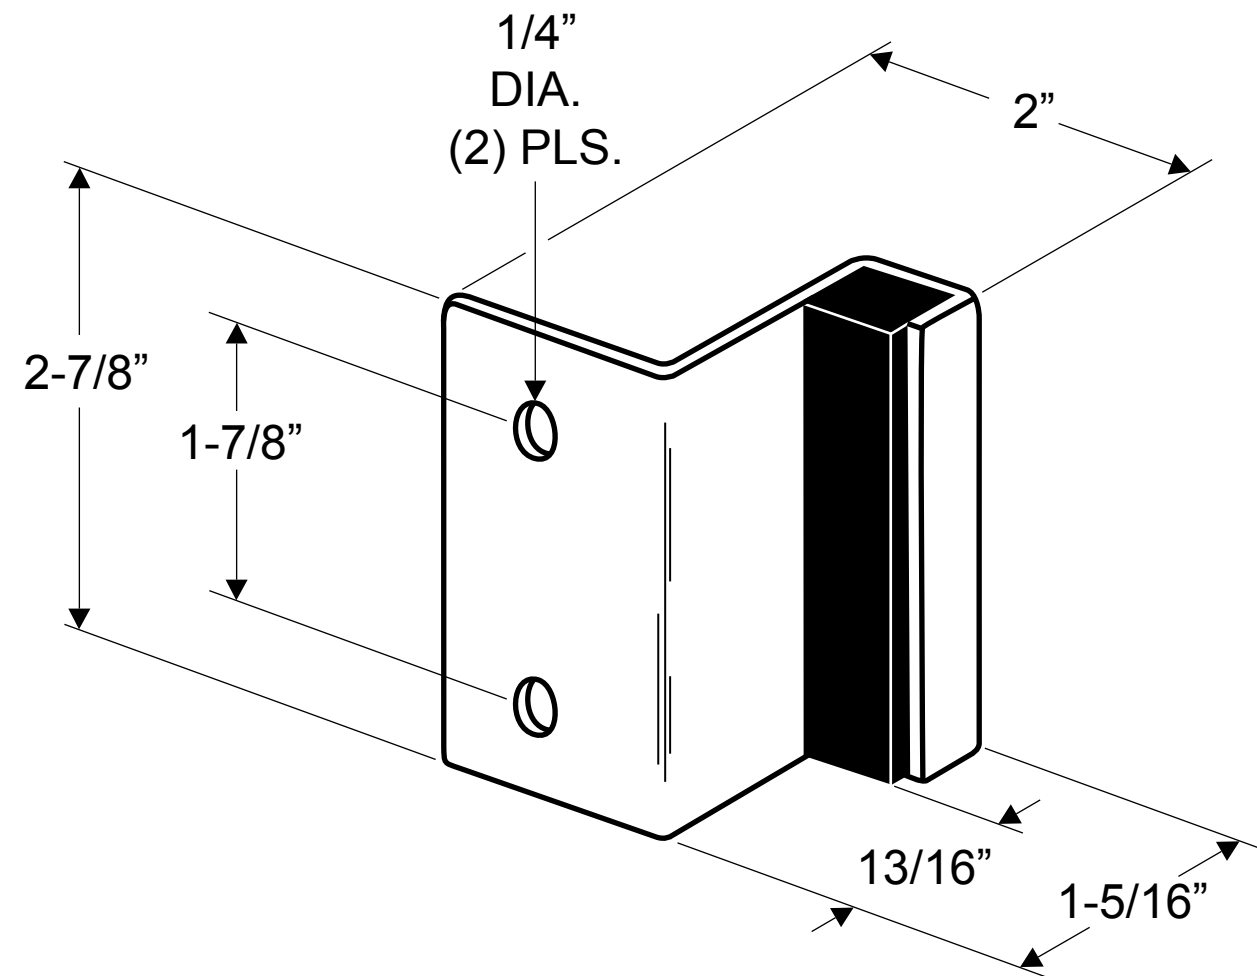

**6369
(STRIKE AND KEEPER - INSWING 3/4")**

**NOTE: FOR SQUARE EDGE POST
14 GAUGE (.075" THICK STAINLESS)**

**INSTRUCTIONS FOR INSTALLING
6349, 6369, 6389, 6429, 6449 STRIKES**