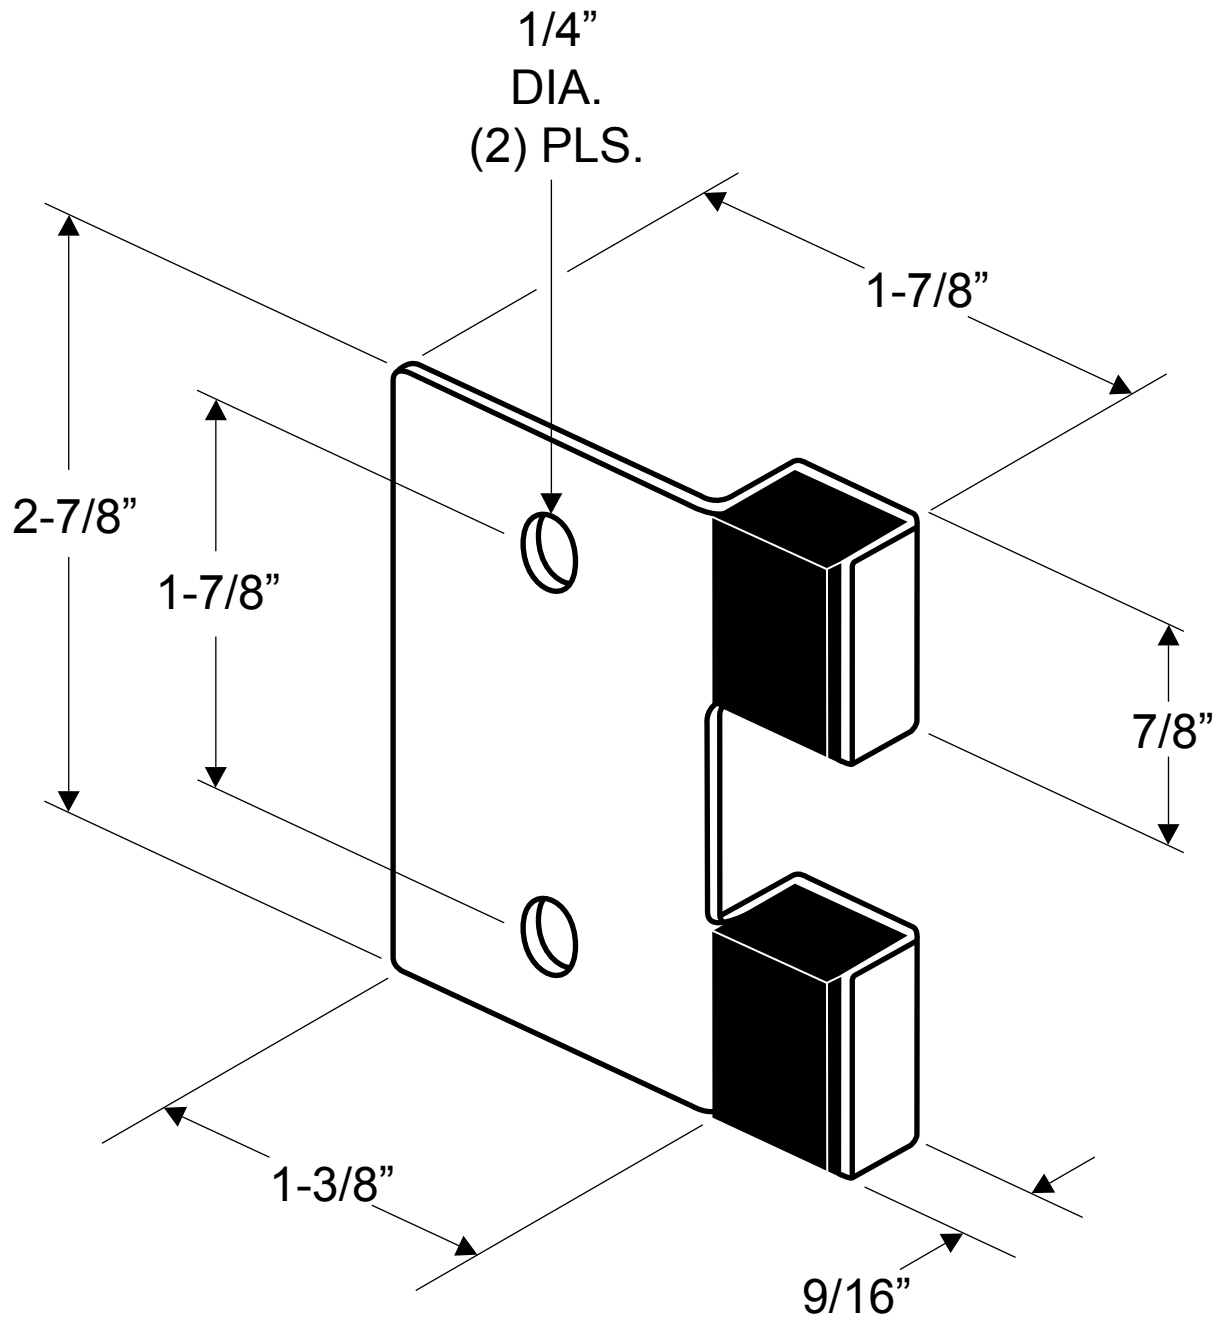

6329
(STRIKE AND KEEPER - INSWING/OUTSWING FLAT)

**NOTE: FOR SQUARE EDGE POST
14 GAUGE (.075" THICK STAINLESS)**