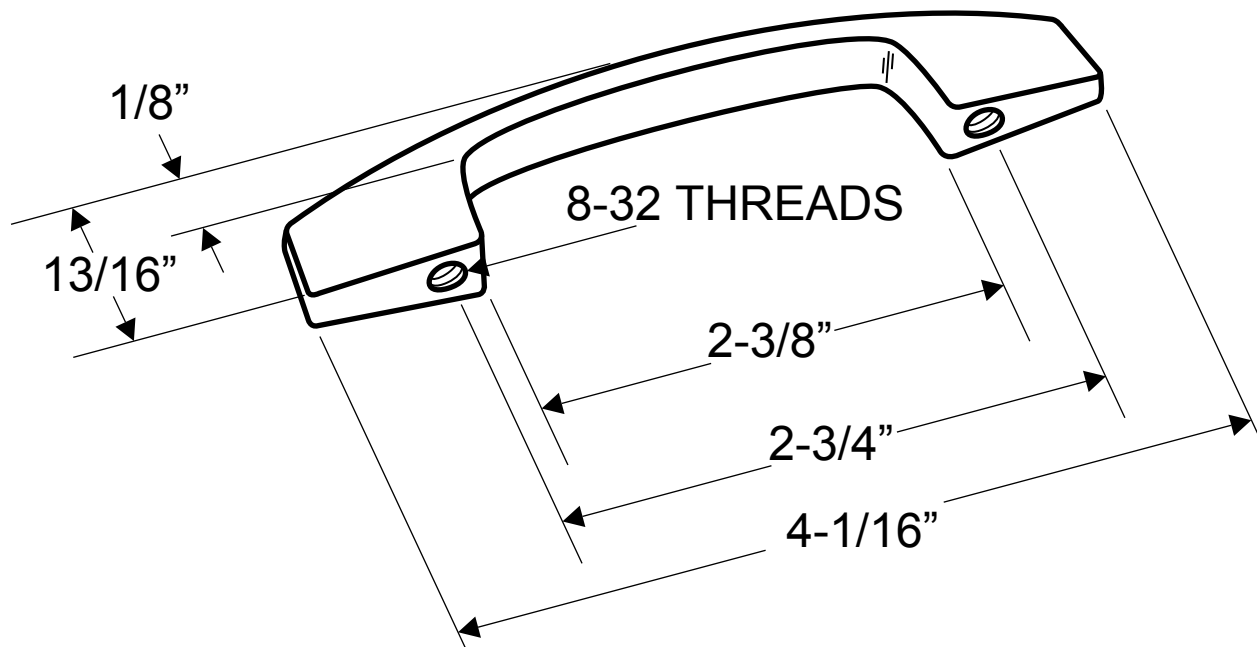

**6200, 6201, 6202, 6203, 6208  
(DOOR PULL)**

**NOTE: USED WITH 5020 SLIDE LATCH**