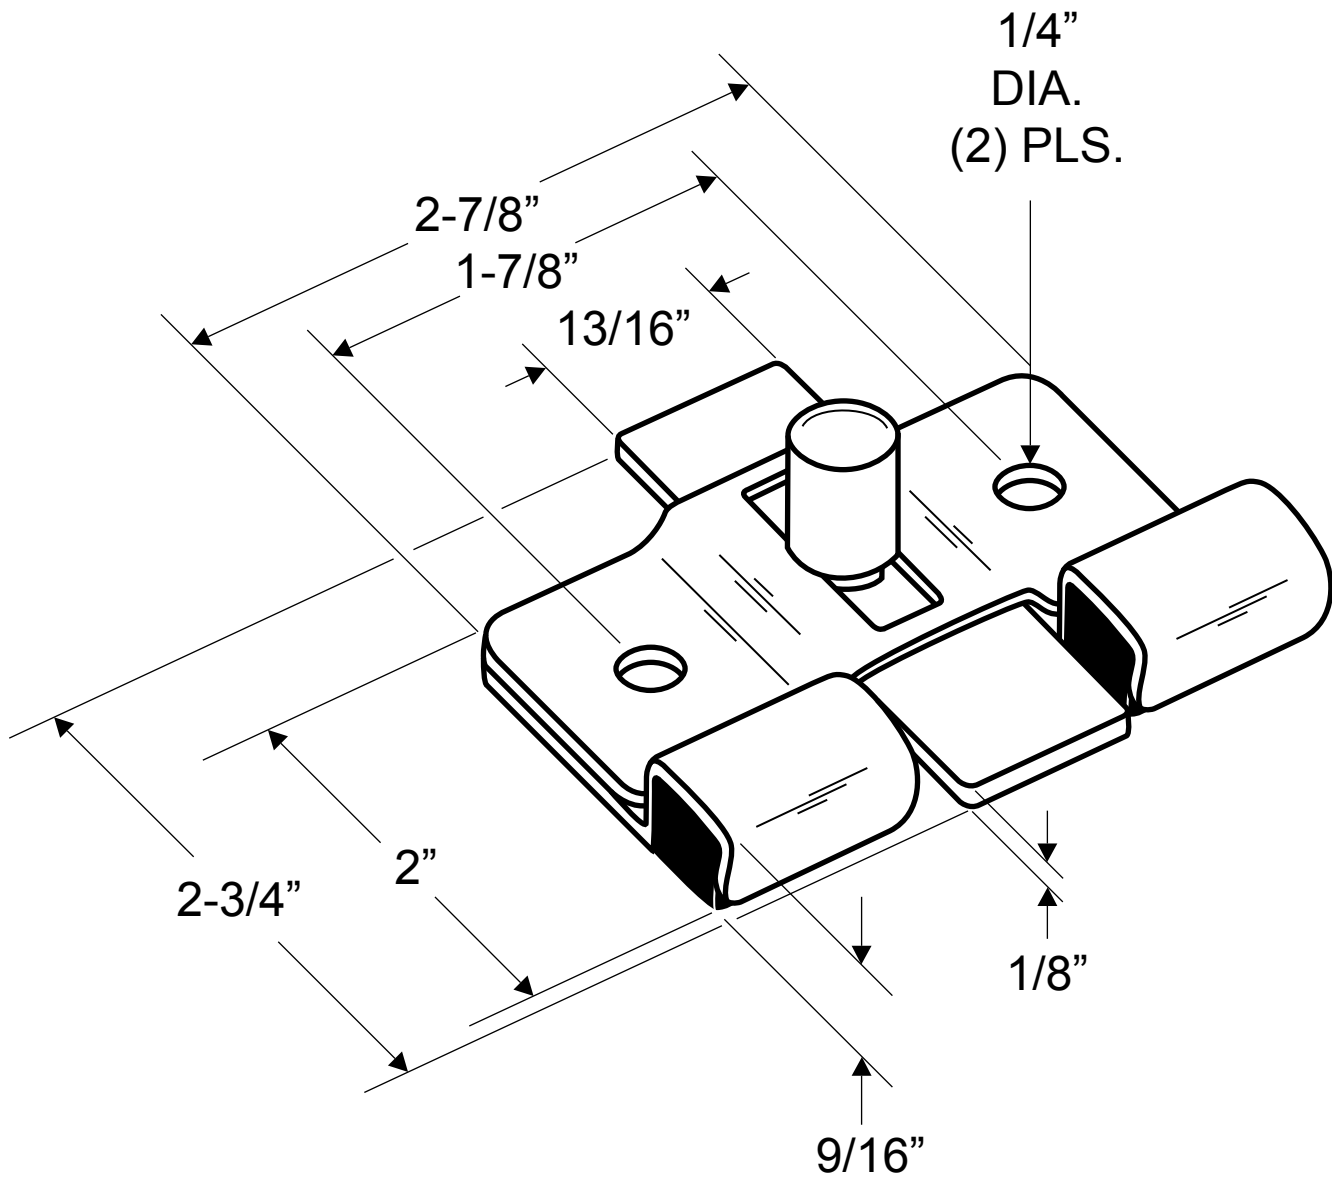

**6409
(SLIDE LATCH)**

**NOTE: INSWING LATCH AND STRIKE COMBO
SLIDE DISTANCE 25/32"**