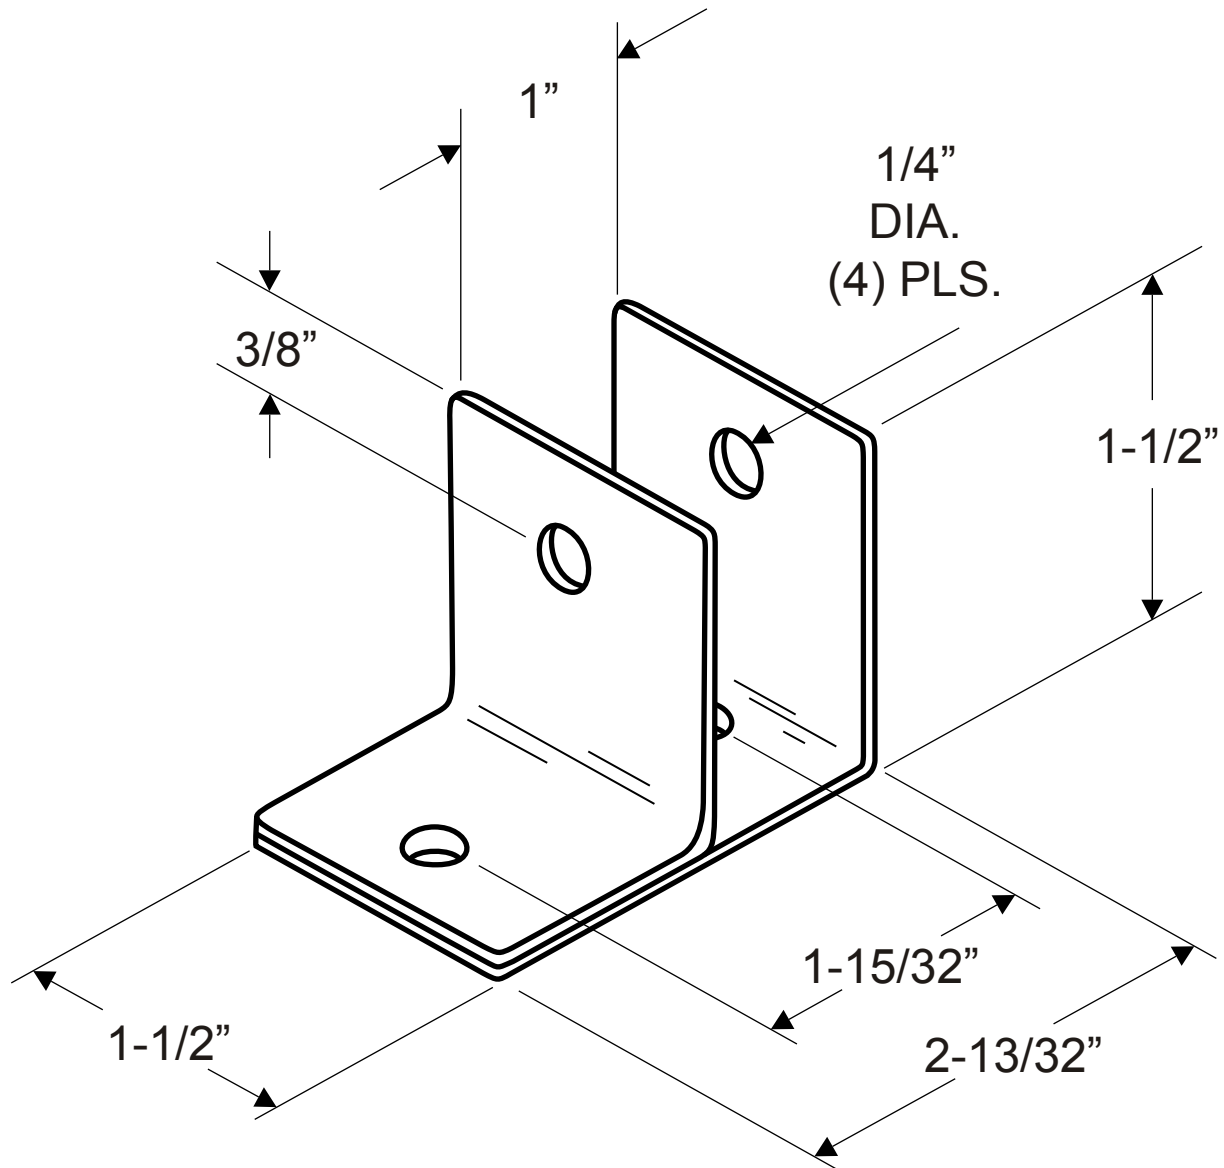

**1749**  
**(WALL BRACKET - ONE EAR MINI 1")**

**NOTE: 14 GAUGE (.075" THICK STAINLESS)**