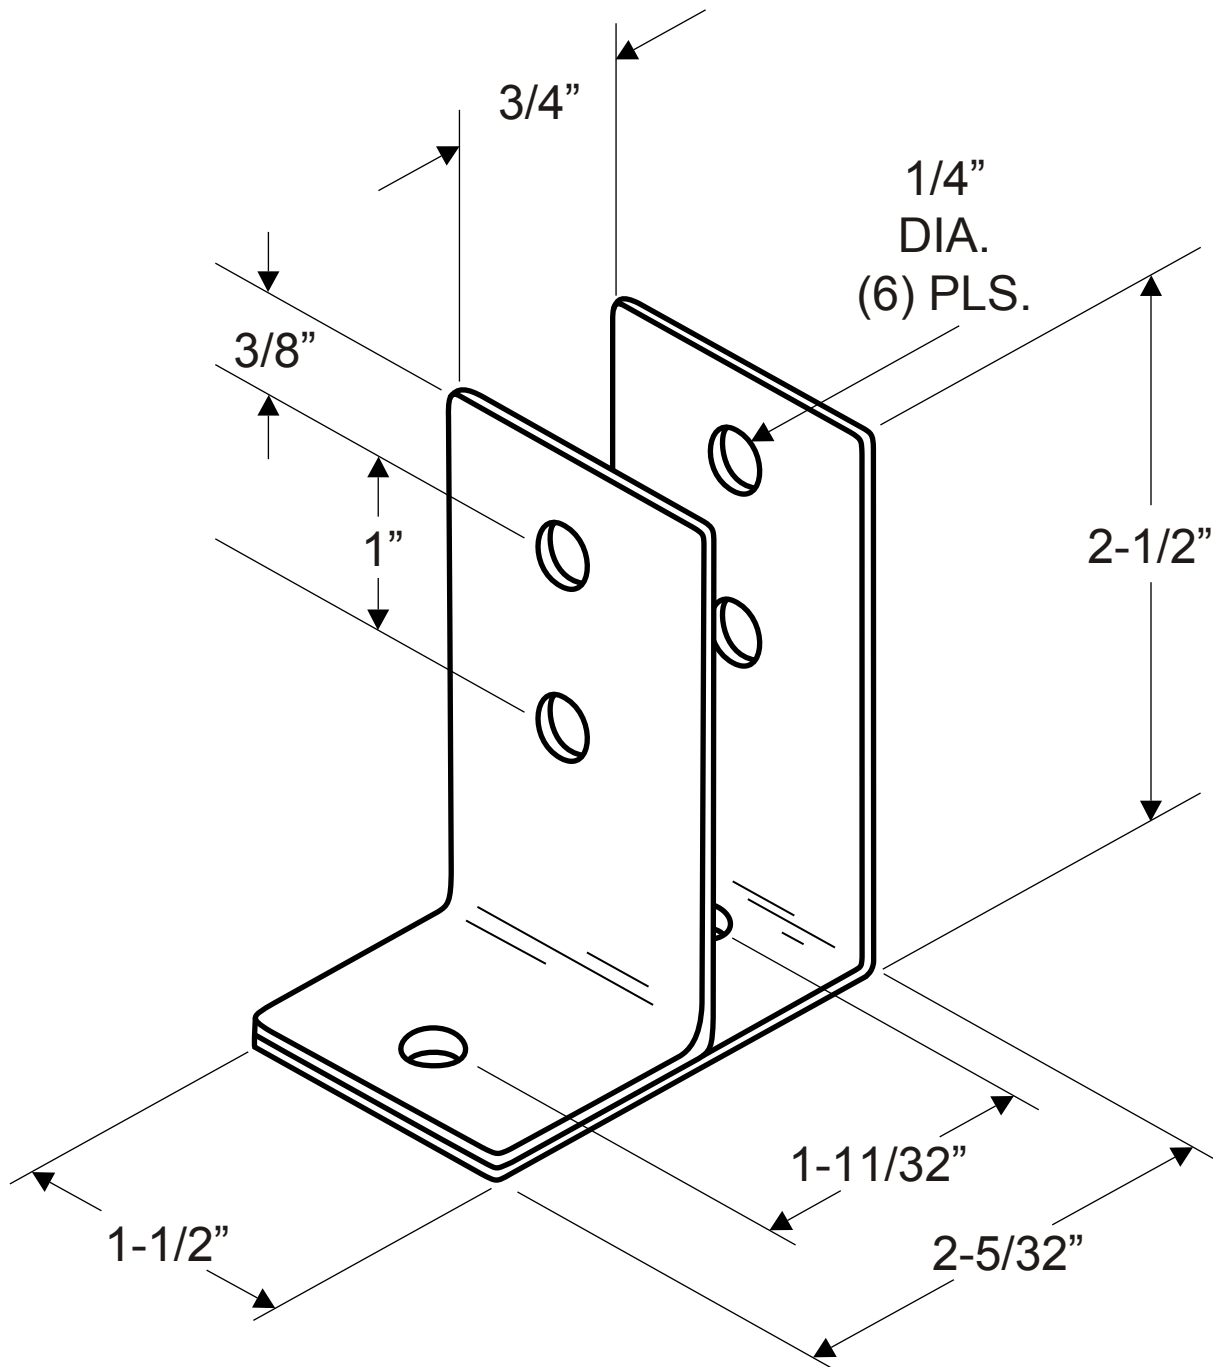

1699
(URINAL SCREEN BRACKET - ONE EAR 3/4")

NOTE: 14 GAUGE (.075" THICK STAINLESS)