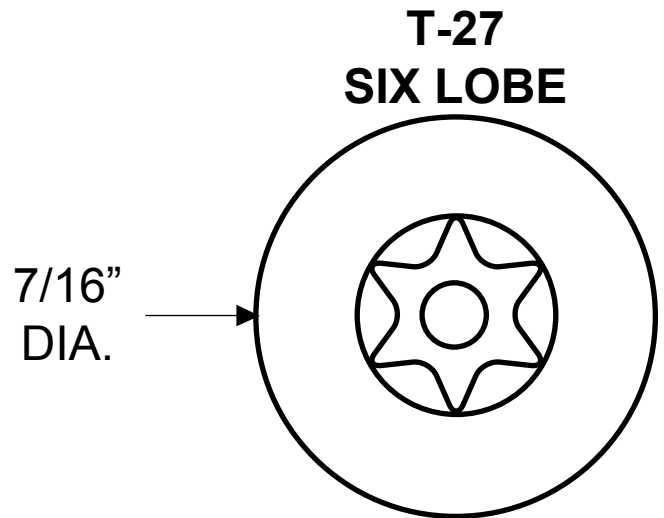

**9283, 92153, 92183, 92189  
(SHEET METAL SCREW 14 X 1")**

	<b>ONE WAY</b>	<b>PHILLIPS</b>	<b>SIX LOBE</b>
<b>CHROME STEEL</b>	9283	92153	92183
<b>STAINLESS</b>	—	—	92189