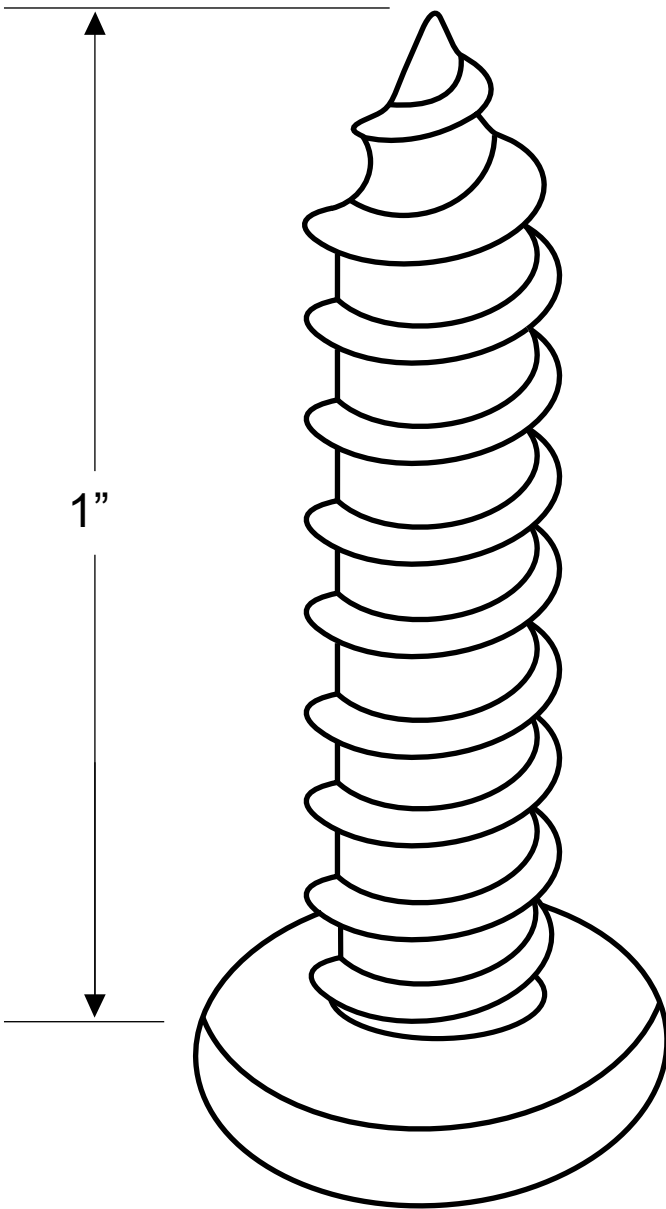

**9283, 92153, 92183, 92189  
(SHEET METAL SCREW 14 X 1")**

	<b>ONE WAY</b>	<b>PHILLIPS</b>	<b>SIX LOBE</b>
<b>CHROME STEEL</b>	9283	92153	92183
<b>STAINLESS</b>	—	—	92189