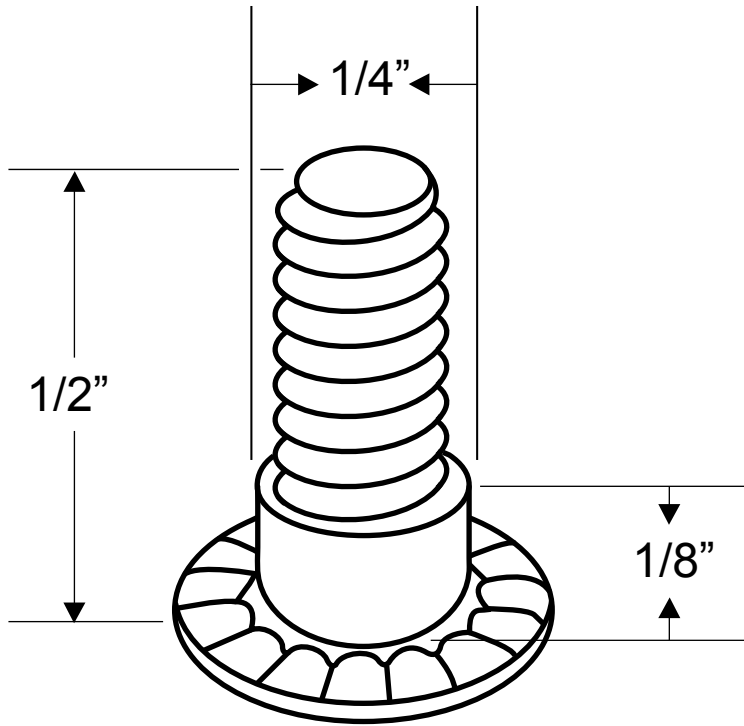

**9772, 9773, 9779, 88233, 88239
(SHOULDER SCREW 10-24 X 1/2")**

**T-27
SIX LOBE**

7/16" DIA.

ONE-WAY

	ONE WAY	SIX LOBE
CHROME STEEL	9773	88233
STAINLESS	9779	88239
BRASS PLATED STAINLESS	9772	—