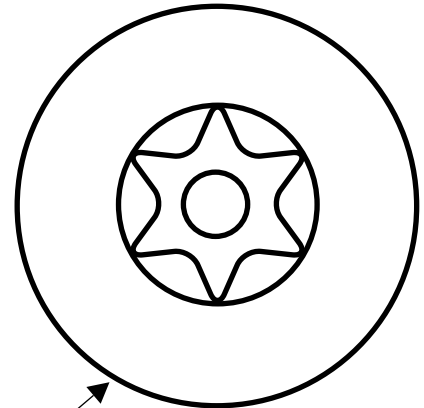

**9772, 9773, 9779, 88233, 88239
(SHOULDER SCREW 10-24 X 1/2")**

**T-27
SIX LOBE**

7/16" DIA.

ONE-WAY

	ONE WAY	SIX LOBE
CHROME STEEL	9773	88233
STAINLESS	9779	88239
BRASS PLATED STAINLESS	9772	—