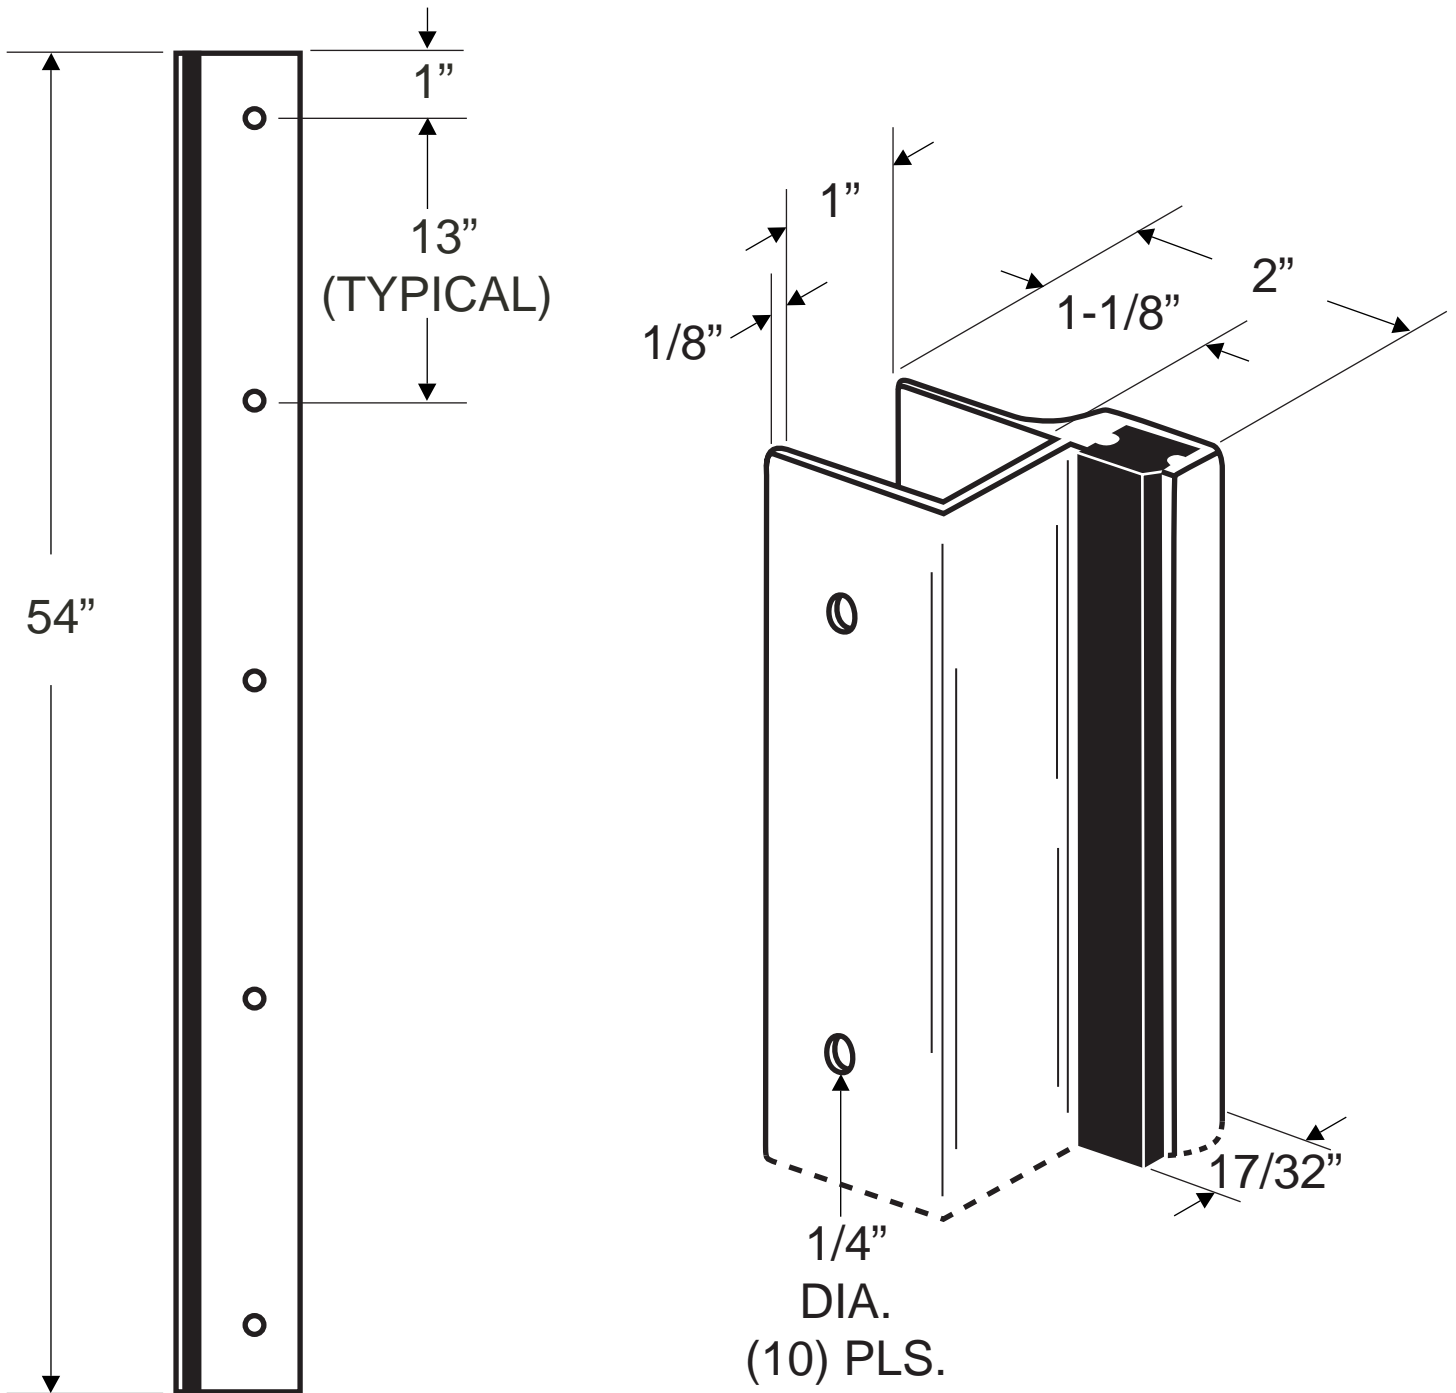

**134314, 134318
(STRIKE AND KEEPER - OUTSWING 54")**

NOTE: FOR SQUARE EDGE POST