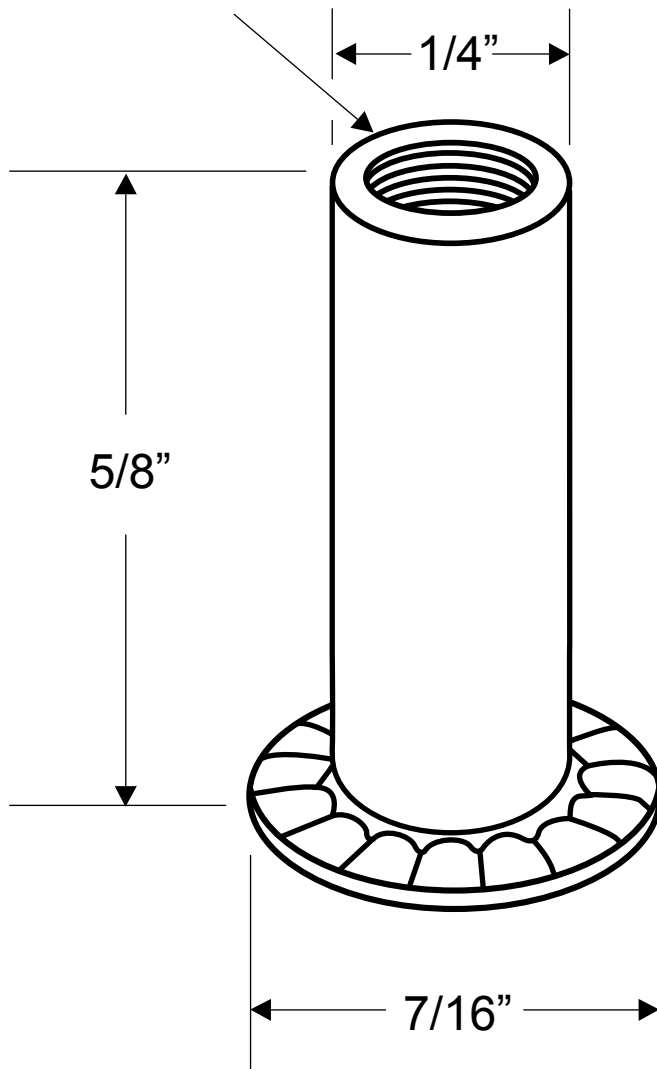

**9711, 9712, 9713, 9719, 88213, 88219
(BARREL NUT 10-24 X 5/8")**

10-24 THREAD

**T-27
SIX LOBE**

ONE-WAY

	ONE WAY	SIX LOBE
CHROME STEEL	9713	88213
STAINLESS	9719	88219
CHROME BRASS	9711	—