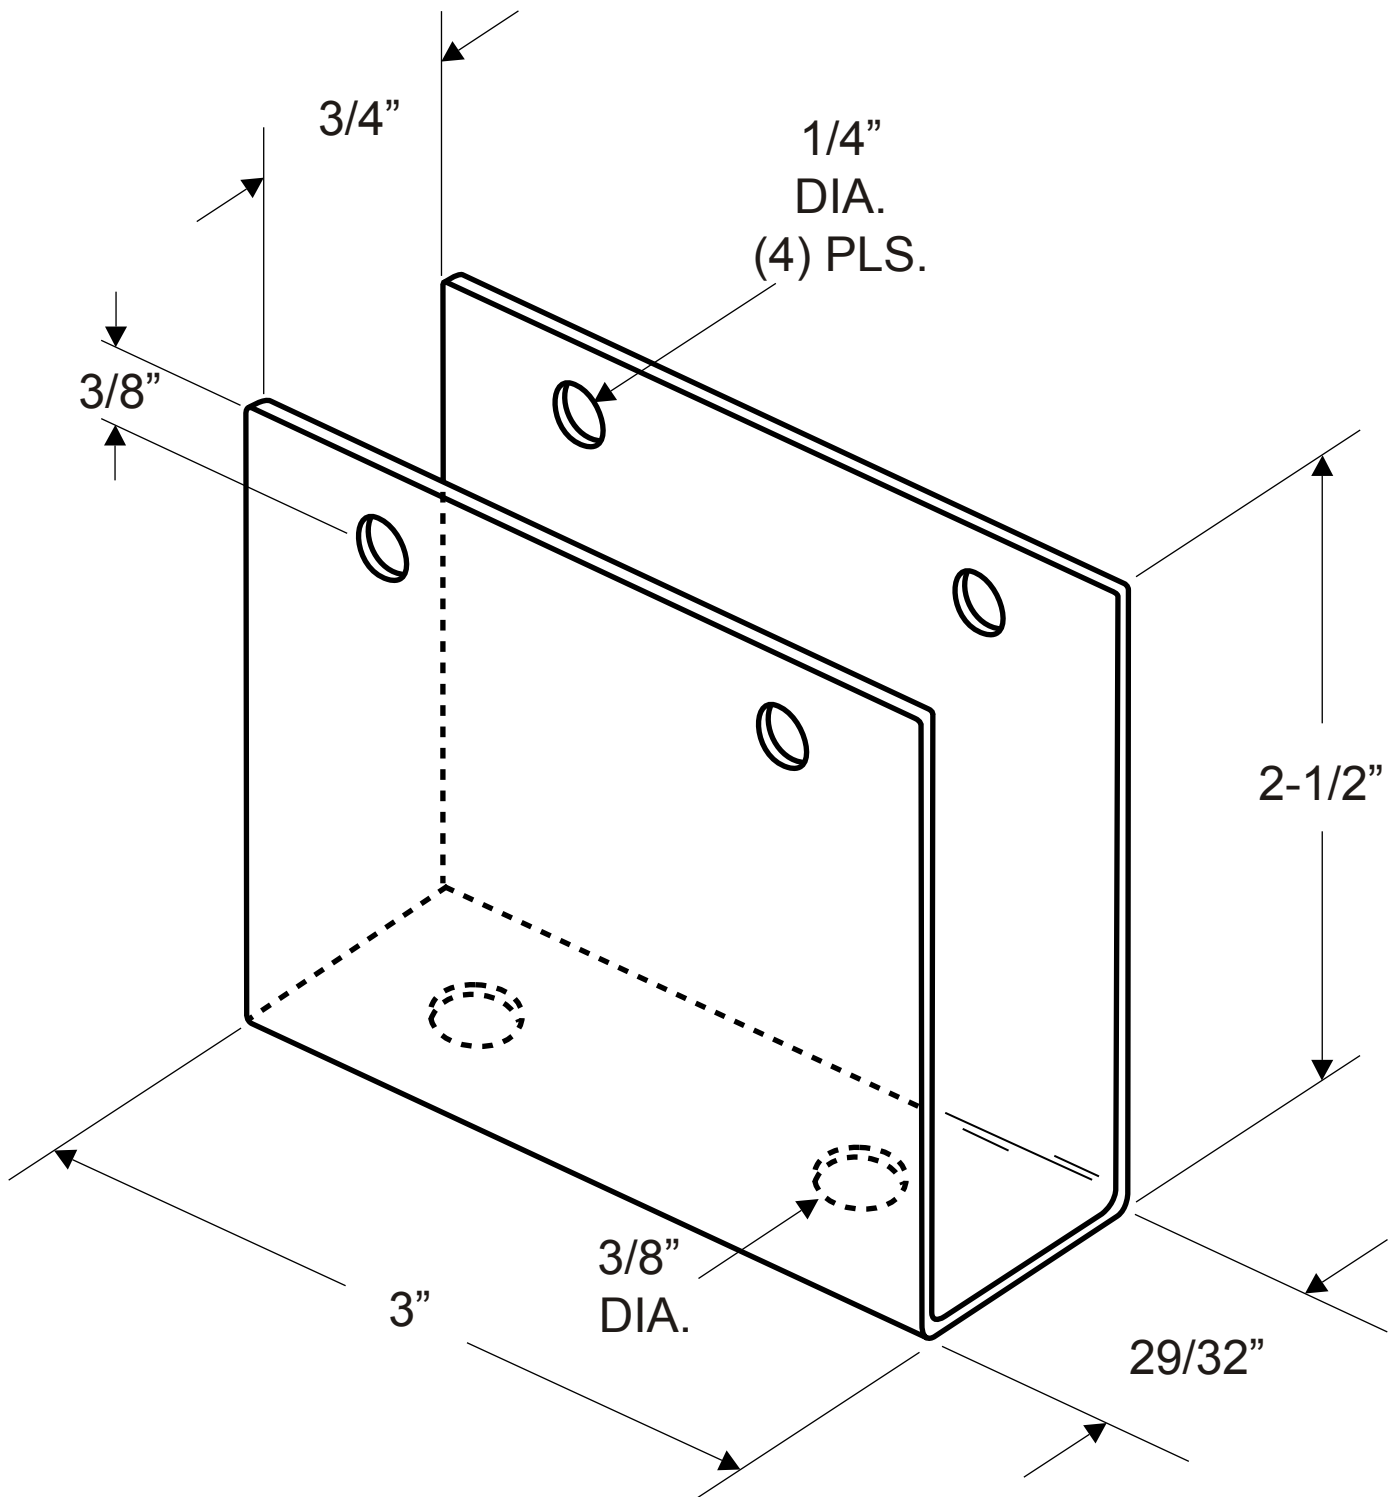

116599
(U-BRACKET DOUBLE HIGH X-LONG 3/4")

NOTE: 14 GAUGE (.075" THICK STAINLESS)
TWO HOLES IN BASE