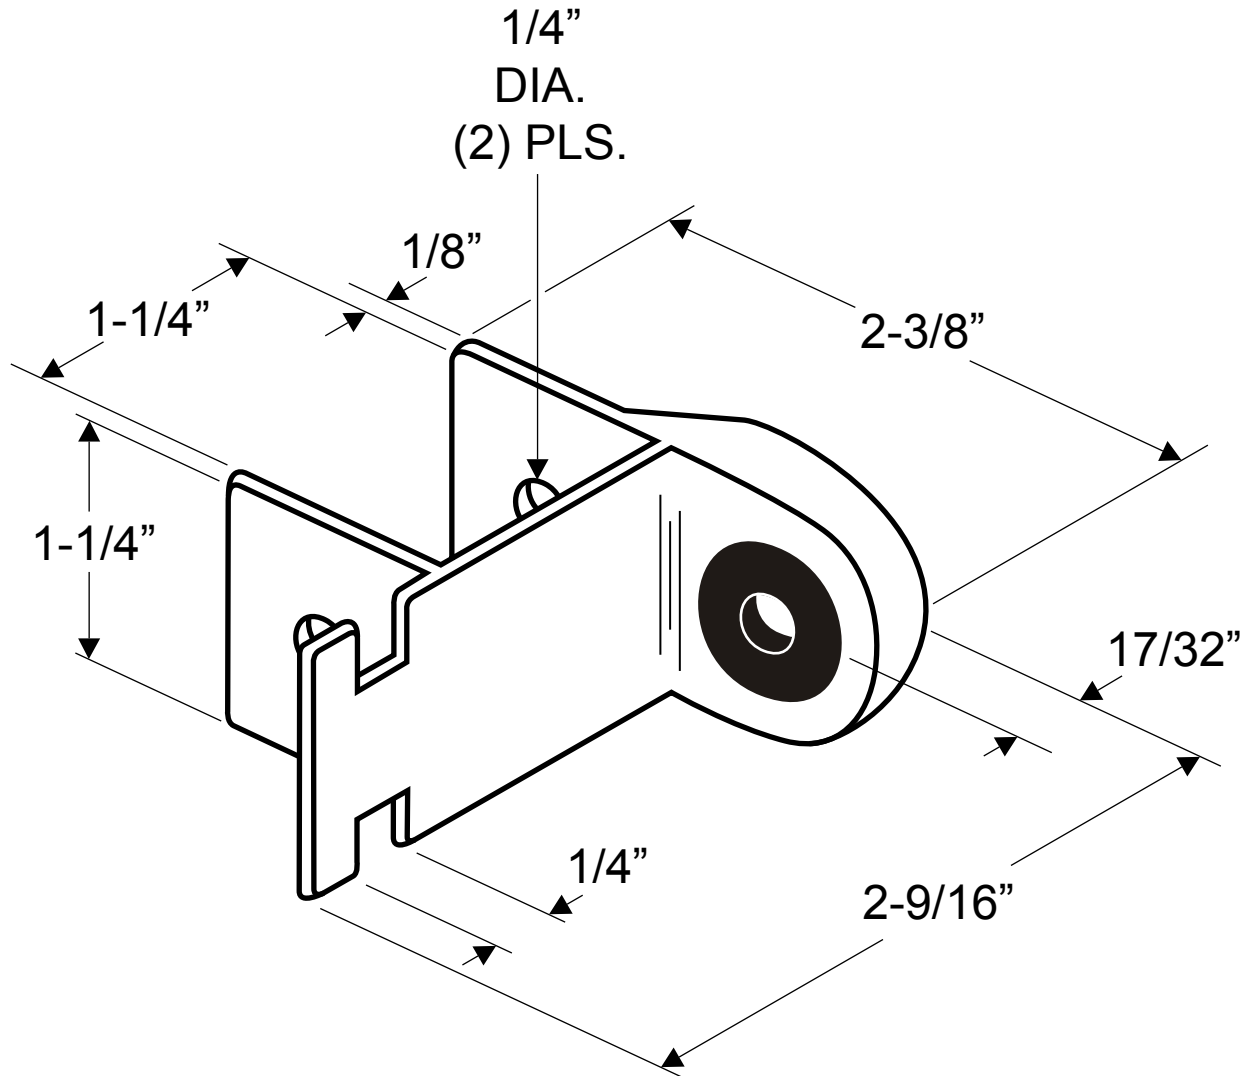

**5980, 5983  
(STRIKE AND KEEPER - INSWING 1-1/4")**

**NOTE: FOR SQUARE EDGE POST**