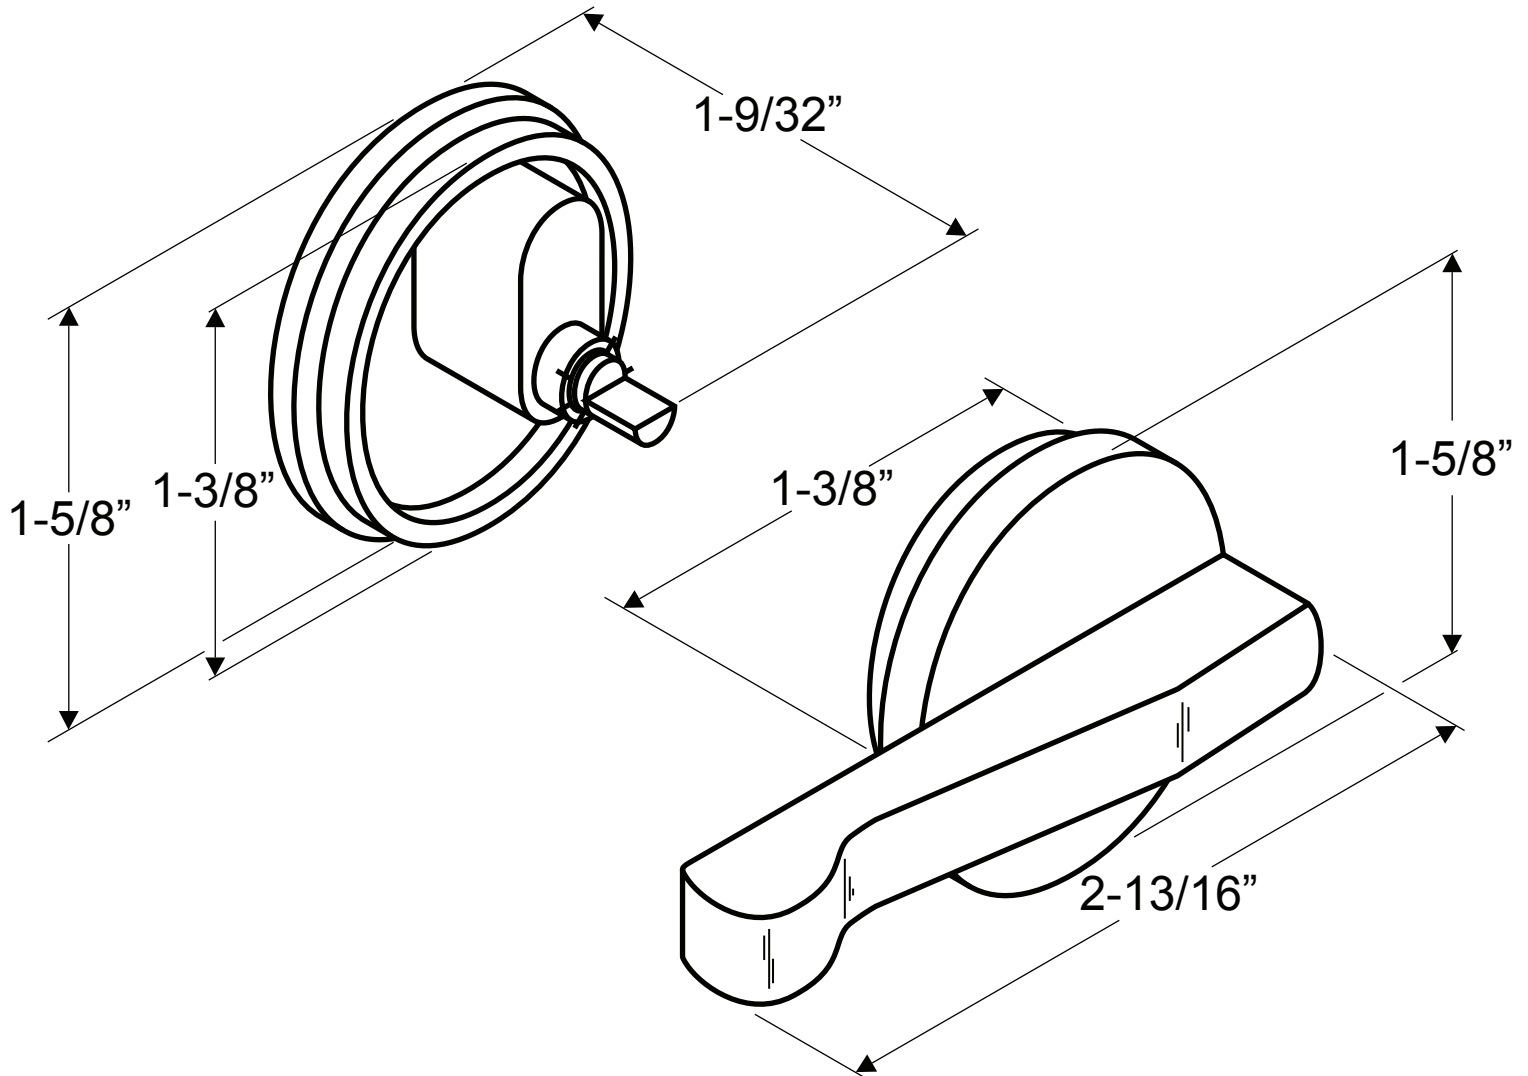

**111940
(CONCEALED LATCH)**

**NOTE: LATCH CAN BE USED
WITH ADA DOORS**