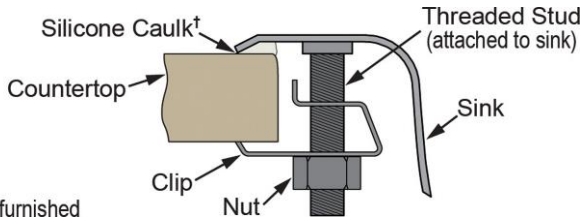

PRODUCT SPECIFICATIONS

Elkay Asana Stainless Steel 18-3/8" x 18-3/8" x 8", Single Bowl Top Mount Bathroom Sink. Sink is manufactured from 18 gauge 304 Stainless Steel with a Lustertone finish, Center drain placement, and Sides only pads.

Installation Type:	Top Mount
Material:	304 Stainless Steel
Finish:	Lustertone
Gauge:	18
Sound Deadening:	Sides only pads
Number of Bowls:	1
Sink Dimensions:	18-3/8" x 18-3/8" x 8"
Bowl 1 Dimensions:	16" x 16" x 8"
Drain Size:	1-1/2" (38mm)
Drain Location:	Center
Minimum Cabinet Size:	24"
Mounting Hardware:	Part # 55000800 included for countertops up to 3/4" (19mm) thick
Cutout Template #:	1000001278

Template is available for download at elkay.com

Installation Profile:

†Not furnished

OPTIONAL ACCESSORIES

Drain:	LK174, LKAD174