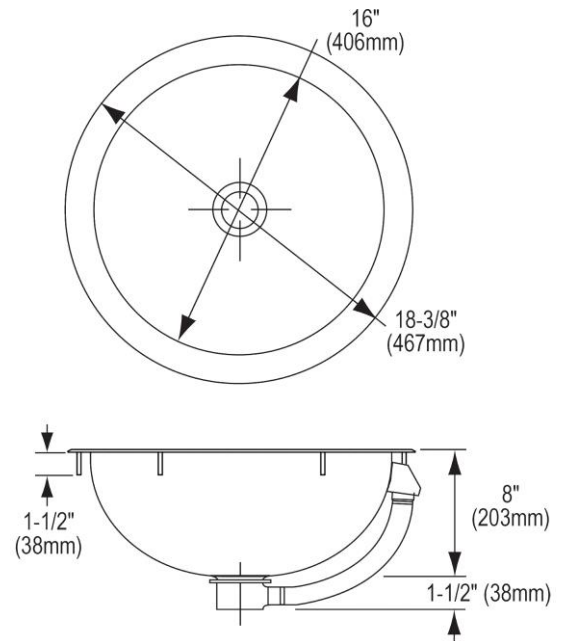

PART: _____ QTY: _____

PROJECT: _____

CONTACT: _____

DATE: _____

NOTES: _____

APPROVAL: _____

In keeping with our policy of continuing product improvement, Elkay reserves the right to change product specifications without notice. Please visit elkay.com for the most current version of Elkay product specification sheets. This specification describes an Elkay product with design, quality, and functional benefits to the user. When making a comparison of other producers' offerings, be certain these features are not overlooked.