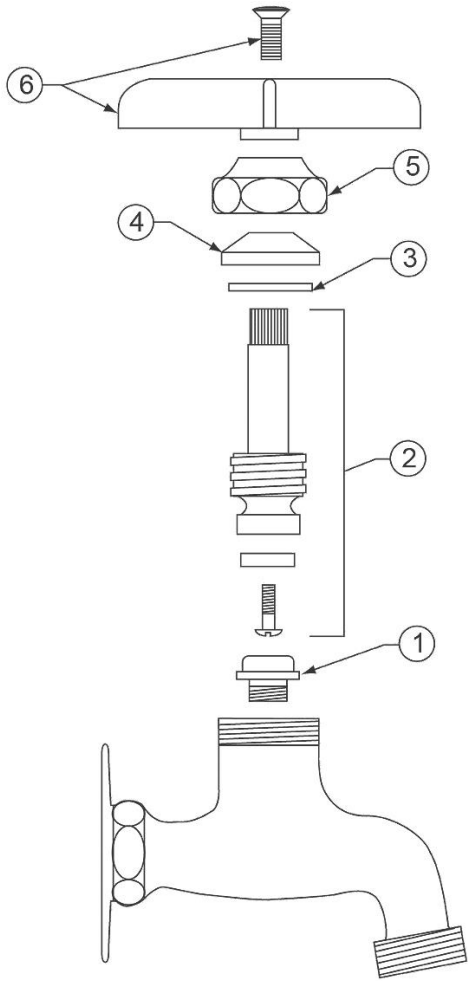

PRODUCT SPECIFICATIONS

Elkay Commercial Service/ Utility Single Hole Wall Mount Faucet with Plain End Chrome. Faucet has a flow rate of 2.5 GPM, and is made of Chrome Plated Brass material, with a Brass Stem Assembly valve. Faucet requires 1 faucet holes.

Mounting Type:	Wall Mount
Finish:	Chrome (CR)
Handle Type:	Cross Handle
Spout Reach:	3-3/16"
Spout Height:	4"
Hole Drillings:	1
Material:	Chrome Plated Brass
Valve Type:	Brass Stem Assembly
Valve Connection:	1/2" NPT Female Inlet
Flow Rate:	2.5 GPM
Spout Swing Rotation:	0°
Spout Type:	Fixed Spout

Product Compliance: ASME A112.18.1/CSA B125.1
NSF 61
NSF 372 (lead free)

[Clean and Care Manual \(PDF\)](#)
[Limited Warranty \(PDF\)](#)

PART: _____ QTY: _____

PROJECT: _____

CONTACT: _____

DATE: _____

NOTES: _____

LK69CH

LK69CP

Item No.	No. Required	Part No.	Description
1	1	72001862	Seat Brass
2	1	72001865	Brass Stem Assembly
3	1	72001866	Washer Brass
4	1	72001867	Packing
5	1	72001868	Cap Nut Brass
6	1	72001869	Handle Zinc with Screw