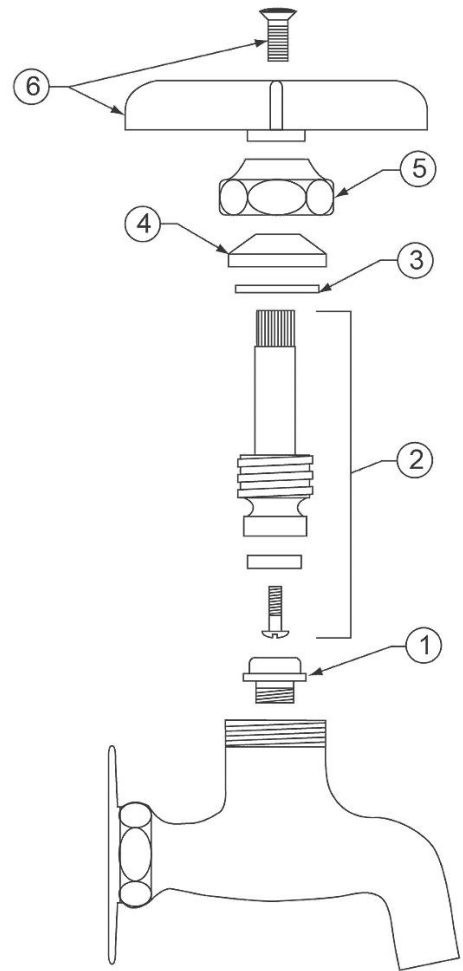

PRODUCT SPECIFICATIONS

Elkay Commercial Service/ Utility Single Hole Wall Mount Faucet with Plain End Chrome. Faucet has a flow rate of 2.5 GPM, and is made of Chrome Plated Brass material, with a Brass Stem Assembly valve. Faucet requires 1 faucet holes.

Mounting Type:	Wall Mount
Finish:	Chrome (CR)
Handle Type:	Cross Handle
Spout Reach:	3-3/16"
Spout Height:	4"
Hole Drillings:	1
Material:	Chrome Plated Brass
Valve Type:	Brass Stem Assembly
Valve Connection:	1/2" NPT Female Inlet
Flow Rate:	2.5 GPM
Spout Swing Rotation:	0°
Spout Type:	Fixed Spout

Product Compliance: ASME A112.18.1/CSA B125.1
NSF 61
NSF 372 (lead free)

[Clean and Care Manual \(PDF\)](#)
[Limited Warranty \(PDF\)](#)

PART: _____ QTY: _____

PROJECT: _____

CONTACT: _____

DATE: _____

NOTES: _____

LK69CH

LK69CP

Item No.	No. Required	Part No.	Description
1	1	72001862	Seat Brass
2	1	72001865	Brass Stem Assembly
3	1	72001866	Washer Brass
4	1	72001867	Packing
5	1	72001868	Cap Nut Brass
6	1	72001869	Handle Zinc with Screw