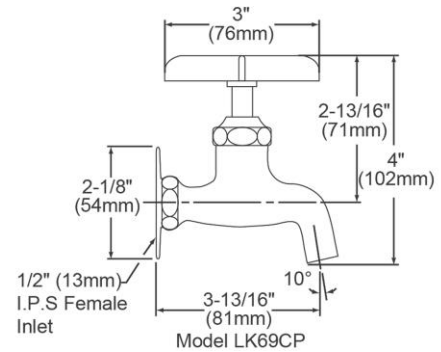

PART: _____ QTY: _____

PROJECT: _____

CONTACT: _____

DATE: _____

NOTES: _____

APPROVAL: _____

In keeping with our policy of continuing product improvement, Elkay reserves the right to change product specifications without notice. Please visit elkay.com for the most current version of Elkay product specification sheets. This specification describes an Elkay product with design, quality, and functional benefits to the user. When making a comparison of other producers' offerings, be certain these features are not overlooked.