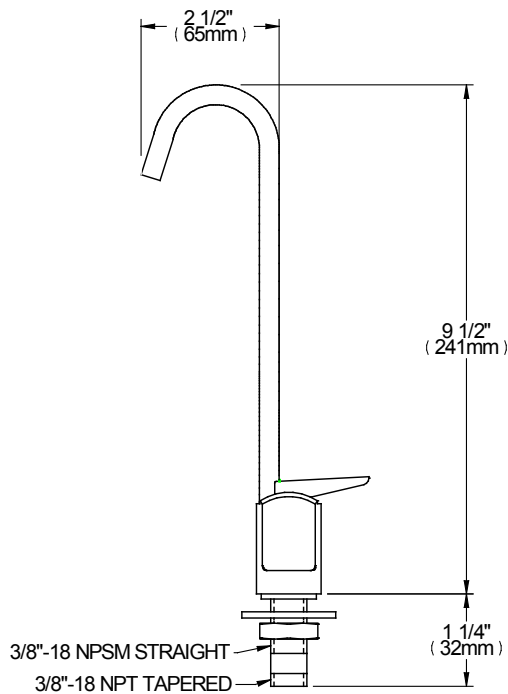

## SPECIFICATIONS

### Push Lever Glass Filler Model LK1110

#### GENERAL

LK1110 single water gooseneck glass filler, manufactured with lead-free material, plastic push lever control, 9-1/2" (241mm) high overall, 3/8" NPT connection. Ship Wt.1 lb. Glass filler is certified to NSF 61 and 372.

#### DIMENSIONS

Model LK1110