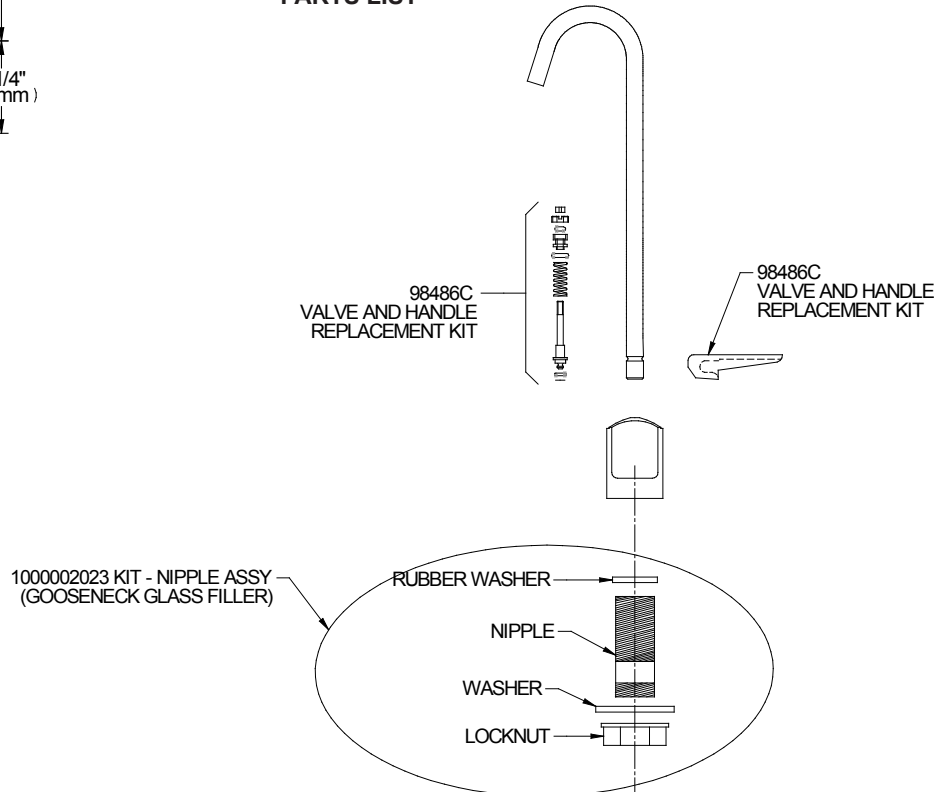

PARTS LIST

In keeping with our policy of continuing product improvement, Elkay reserves the right to change specification without notice. Please visit elkay.com for the most current version.