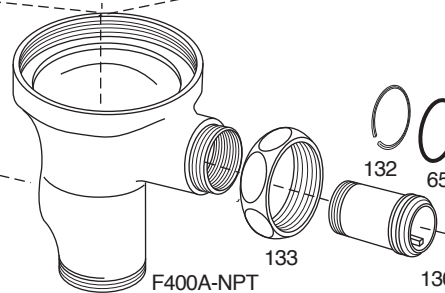

# ULTRA Plus Parts Breakdown

UP402-3 / UP402-1.6

(Valves with 1" supply)

UP402-1.28 / UP402-1.1

(Valves with 1" supply)

UP451-1 / U451-0.5 / UP451-0.125

(Valves with 3/4" supply)

© 180

180 part and 186 part supplied in valves with non hold open feature must be used together. For complete diaphragm operating assembly with non hold open feature, order as applicable:  
141-ACQ-T5  
141-3-ACQ-T5  
141-1.6-ACQ-T5  
141-1-AU-T5  
For complete handle assembly for non hold open feature, order 333A-T5

130-1  
5-1/4" - 6-1/4"

130-2  
6-1/4" - 7-1/4"

130-3  
7-1/4" - 8-1/4"