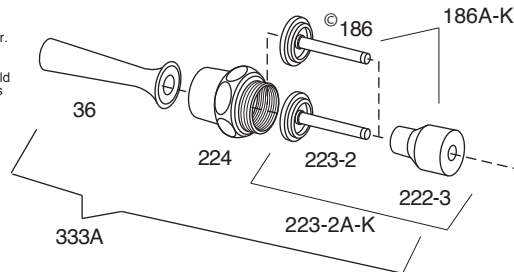

# ULTRA Plus Parts Breakdown

UP402-3 / UP402-1.6

(Valves with 1" supply)

UP402-1.28 / UP402-1.1

(Valves with 1" supply)

UP451-1 / U451-0.5 / UP451-0.125

(Valves with 3/4" supply)

© 180

180 part and 186 part supplied in valves with non hold open feature must be used together. For complete diaphragm operating assembly with non hold open feature, order as applicable:  
141-ACQ-T5  
141-3-ACQ-T5  
141-1.6-ACQ-T5  
141-1-AU-T5  
For complete handle assembly for non hold open feature, order 333A-T5

130-1  
5-1/4" - 6-1/4"

130-2  
6-1/4" - 7-1/4"

130-3  
7-1/4" - 8-1/4"