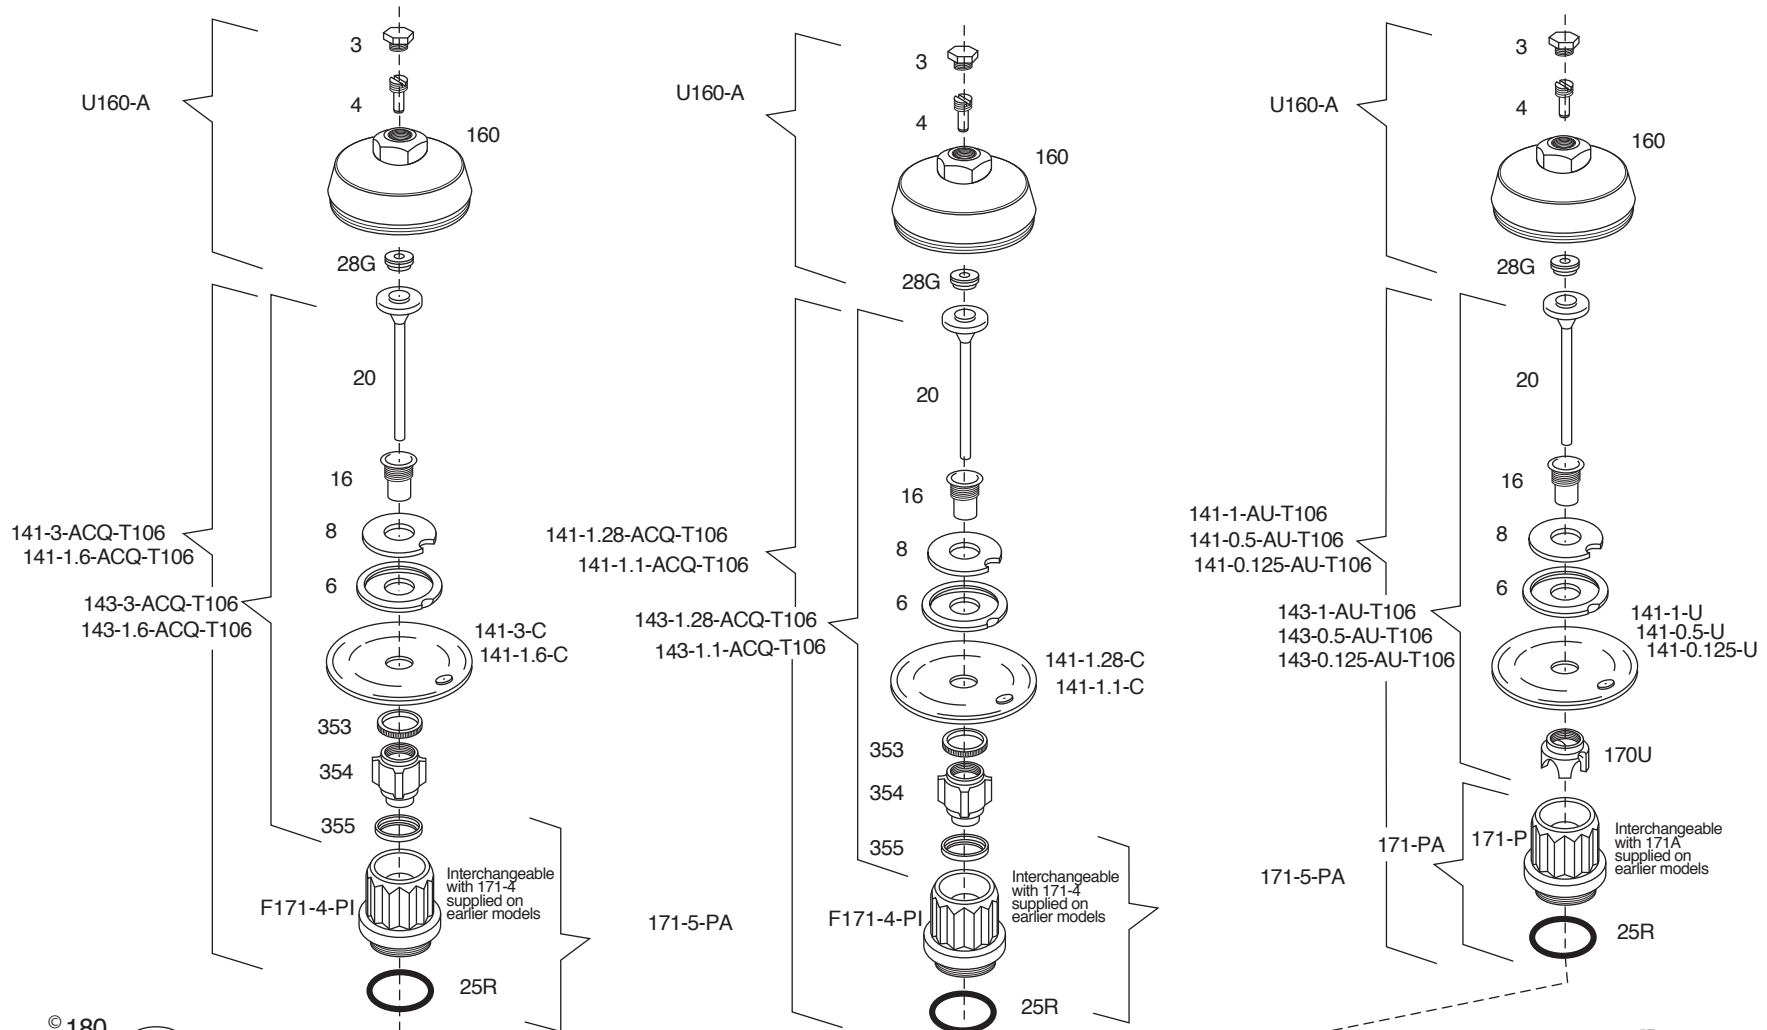

# ULTRA Plus Parts Breakdown

UP402-3 / UP402-1.6

(Valves with 1" supply)

UP402-1.28 / UP402-1.1

(Valves with 1" supply)

UP451-1 / U451-0.5 / UP451-0.125

(Valves with 3/4" supply)

© 180

180 part and 186 part supplied in valves with non hold open feature must be used together. For complete diaphragm operating assembly with non hold open feature, order as applicable:  
141-ACQ-T5  
141-3-ACQ-T5  
141-1.6-ACQ-T5  
141-1-AU-T5  
For complete handle assembly for non hold open feature, order 333A-T5

130-1  
5-1/4" - 6-1/4"

130-2  
6-1/4" - 7-1/4"

130-3  
7-1/4" - 8-1/4"